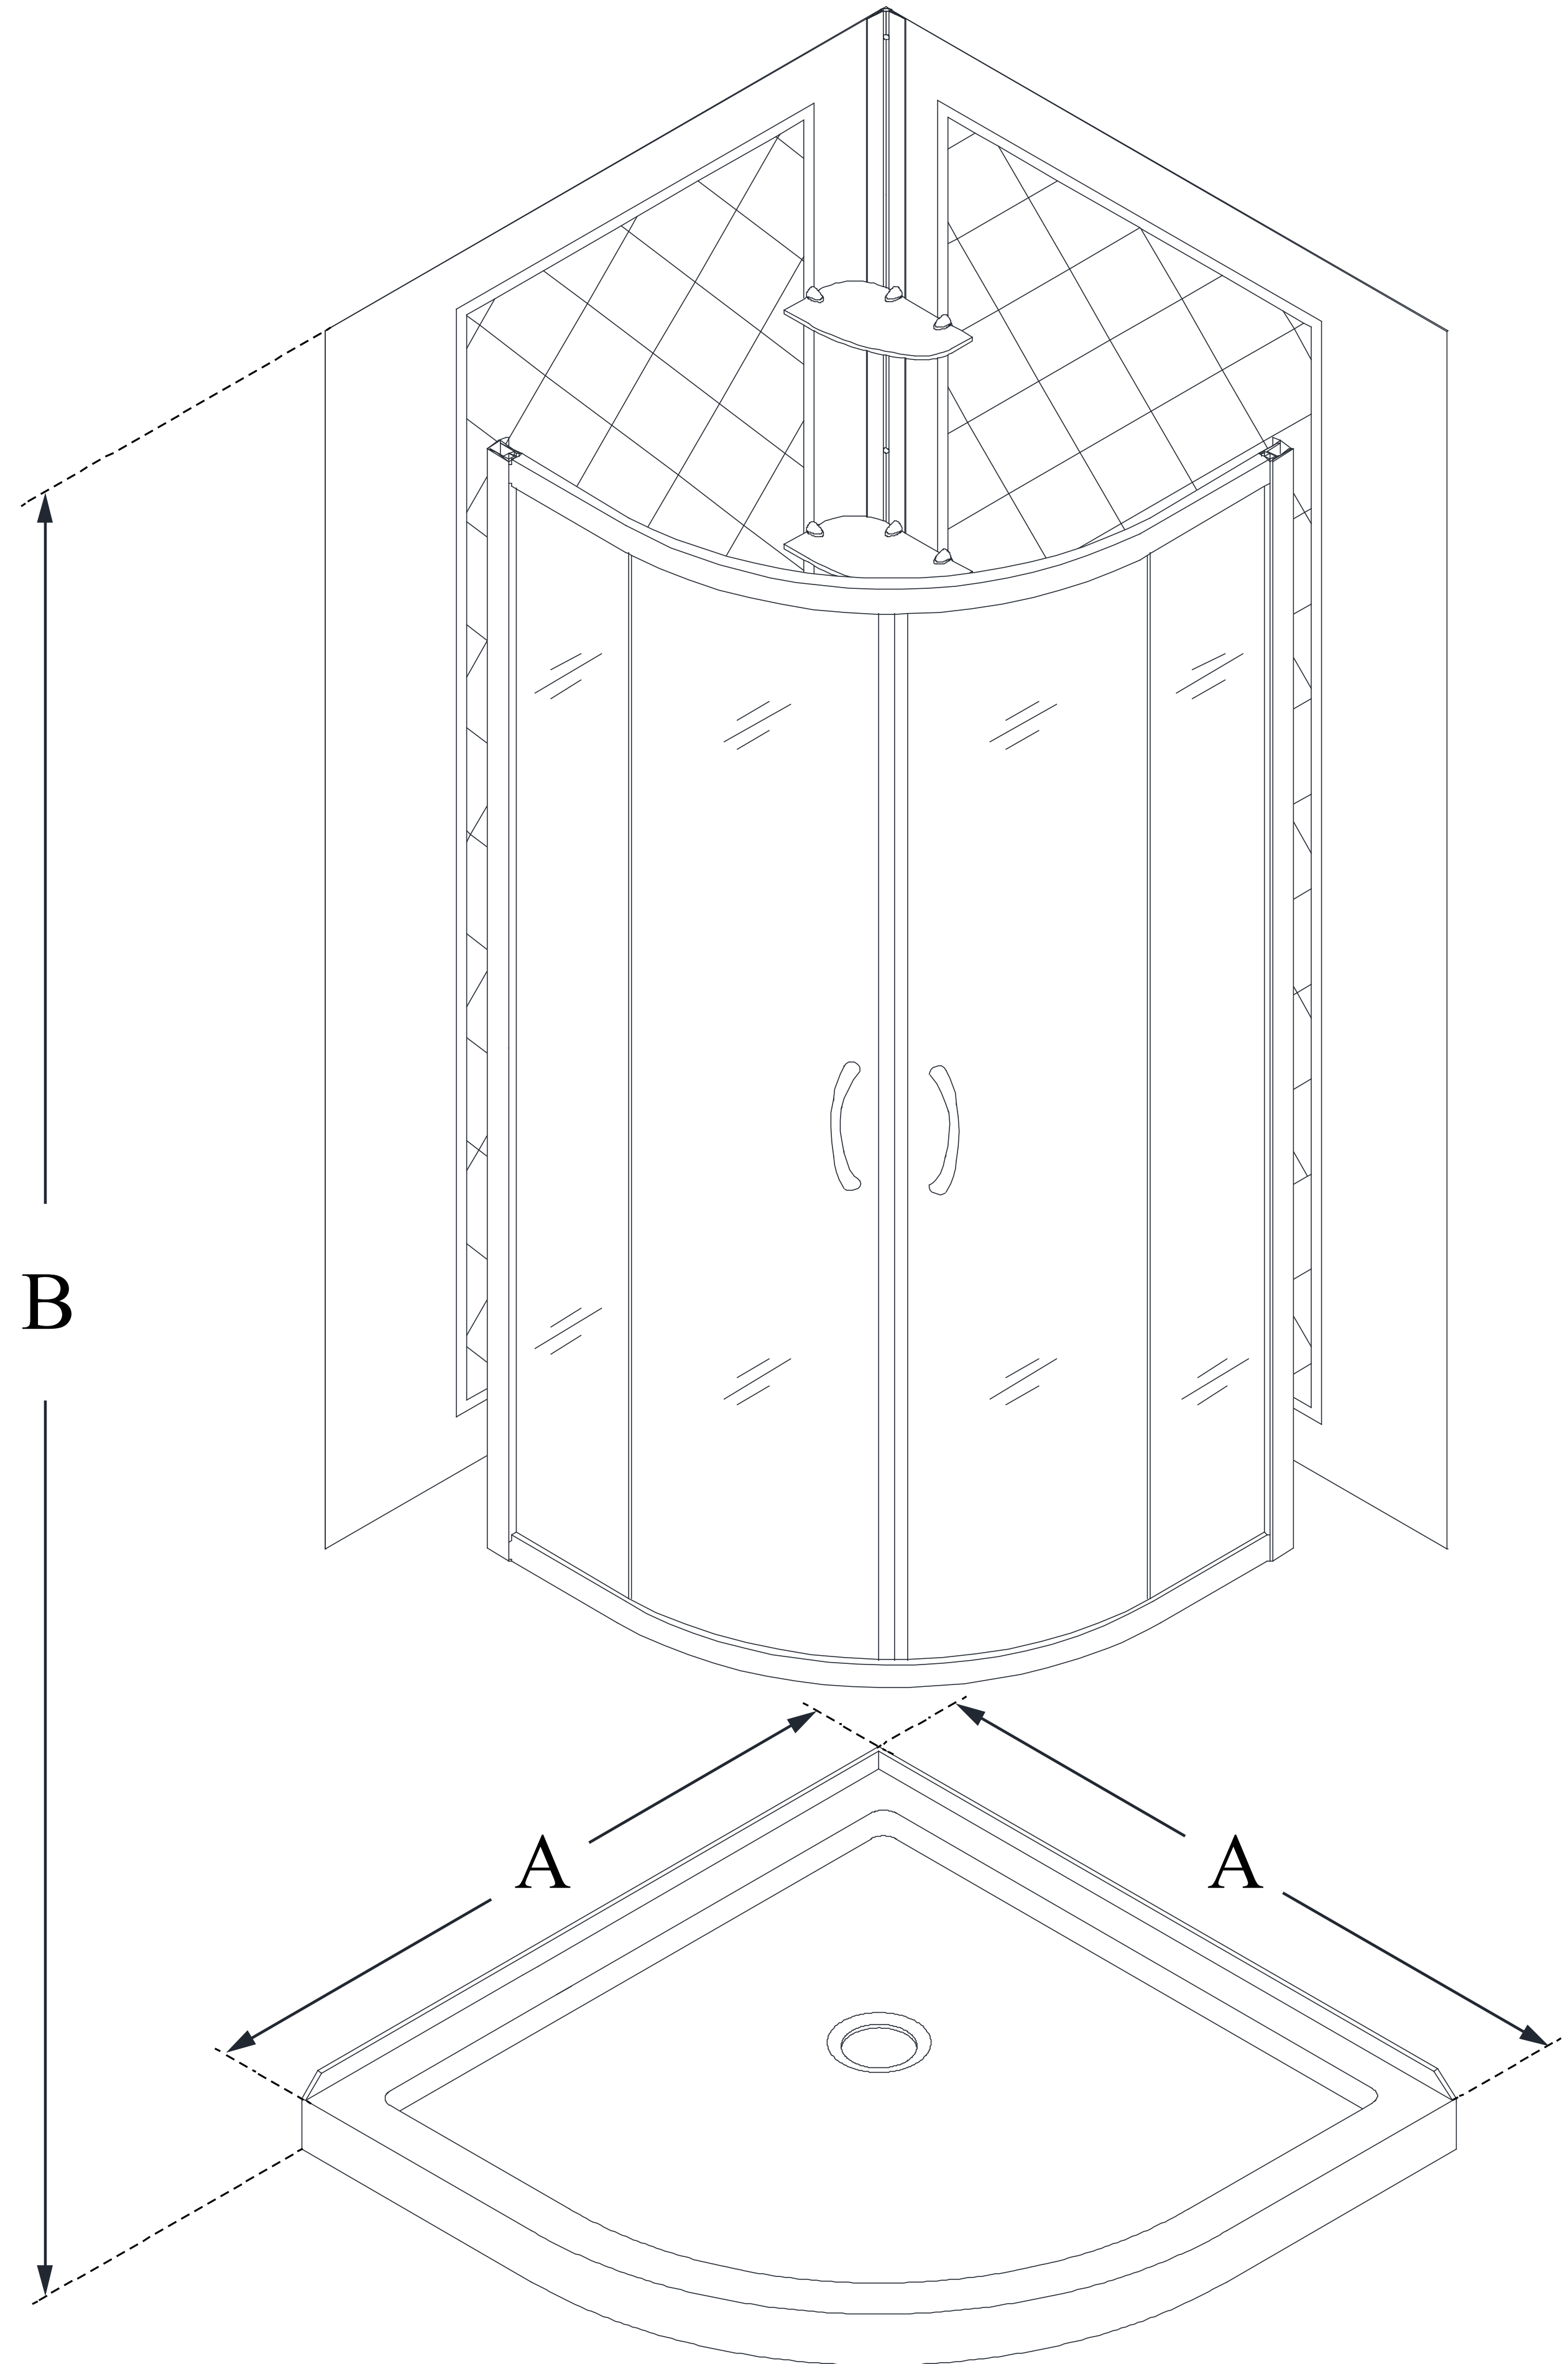

DL-6152

PRIME

DreamLine Prime 33 in. D x 33 in. W x 76 3/4 in. H Clear Sliding Shower Enclosure with White Acrylic Base and Backwall

KIT CONTENTS:

- SHOWER ENCLOSURE
- SHOWER BASE
- QWALL BACKWALLS

CONFIGURATION DIMENSIONS:

A: 33 in.

KIT WIDTH

B: 76 3/4 in.

KIT HEIGHT

G: 33 in.

KIT DEPTH

AVAILABLE DRAIN LOCATIONS:

- CORNER

For precise drain location, please refer to the included base technical drawing

DreamLine reserves the right to update or modify the hardware or materials pictured without prior notice for the purpose of product improvement and customer satisfaction.