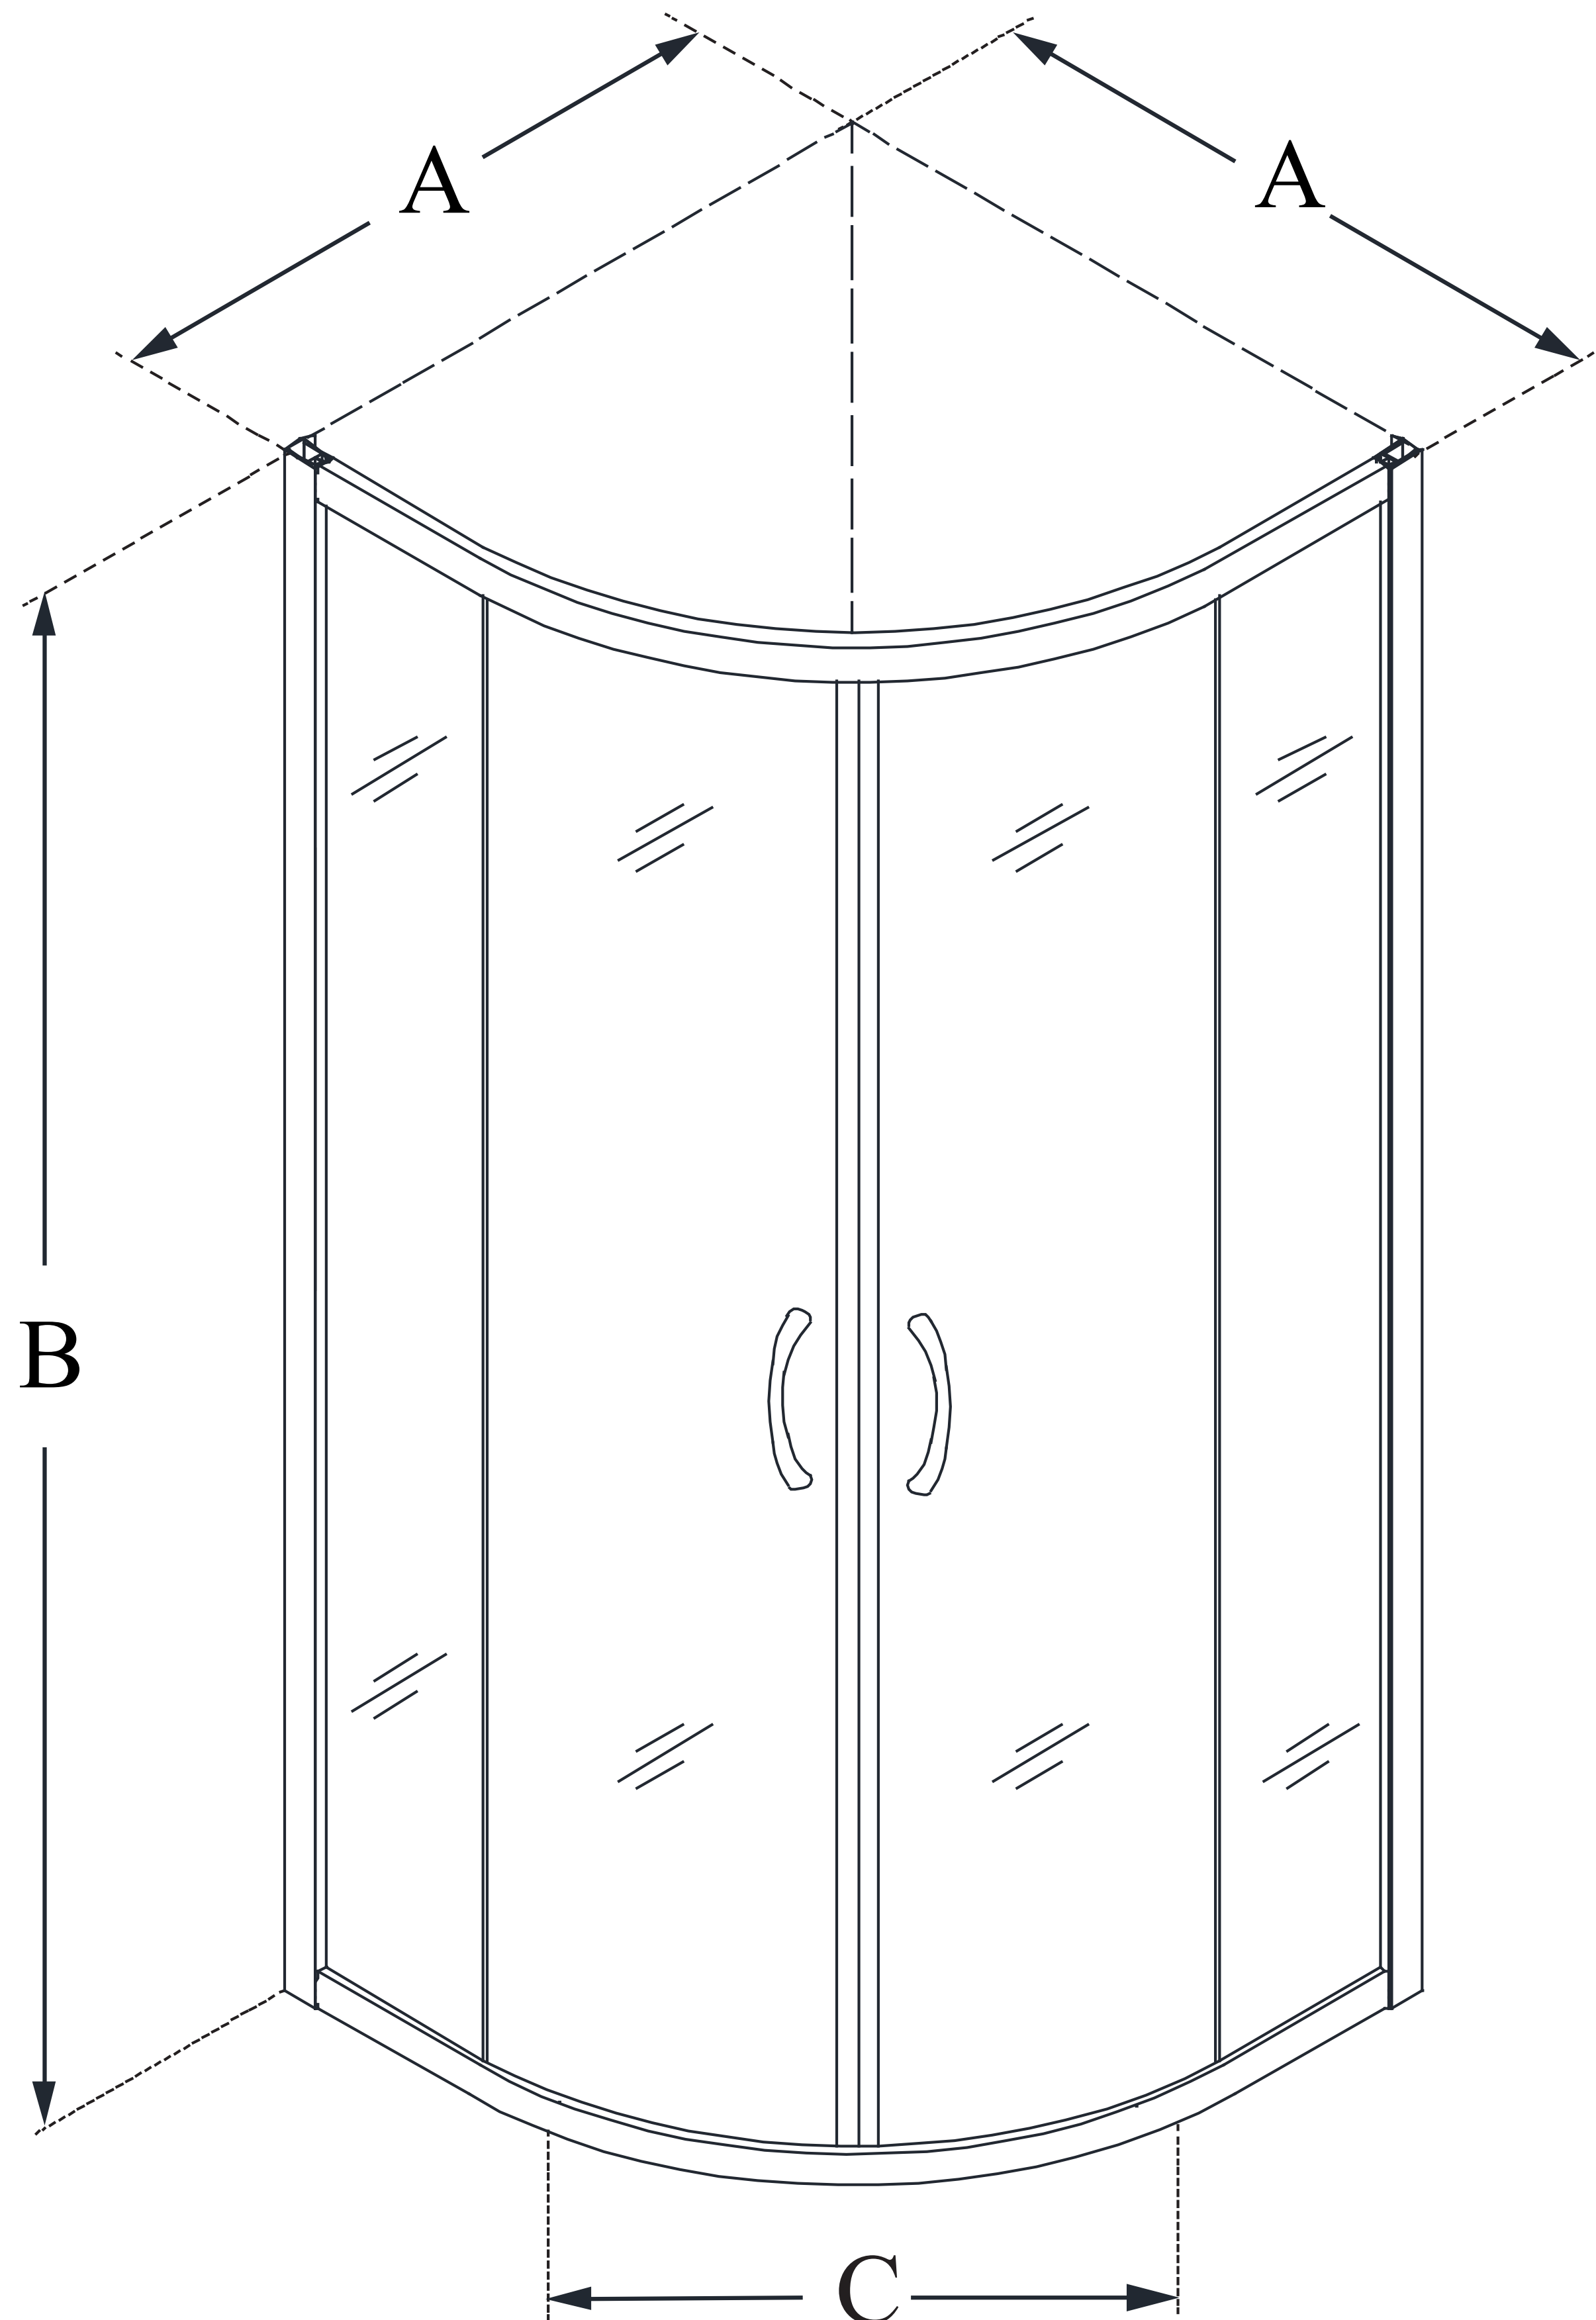

SHEN-7031310

PRIME

Please, see overall kit dimensions prior to purchase. Measurement specs provided for technical reference only. Model is not sold separately (part of kit only).

SLIDING DOOR

CONFIGURATION DIMENSIONS:

A: 31 3/8 in.

MODEL WIDTH

B: 72 in.

MODEL HEIGHT

C: 18 11/16 in.

ACCESS WIDTH

D: 15 7/16 in.

DOOR WIDTH

A: 31 3/8 in.

MODEL DEPTH

G: 10 1/2 in.

SIDE PANEL WIDTH

DreamLine reserves the right to update or modify the hardware or materials pictured without prior notice for the purpose of product improvement and customer satisfaction.