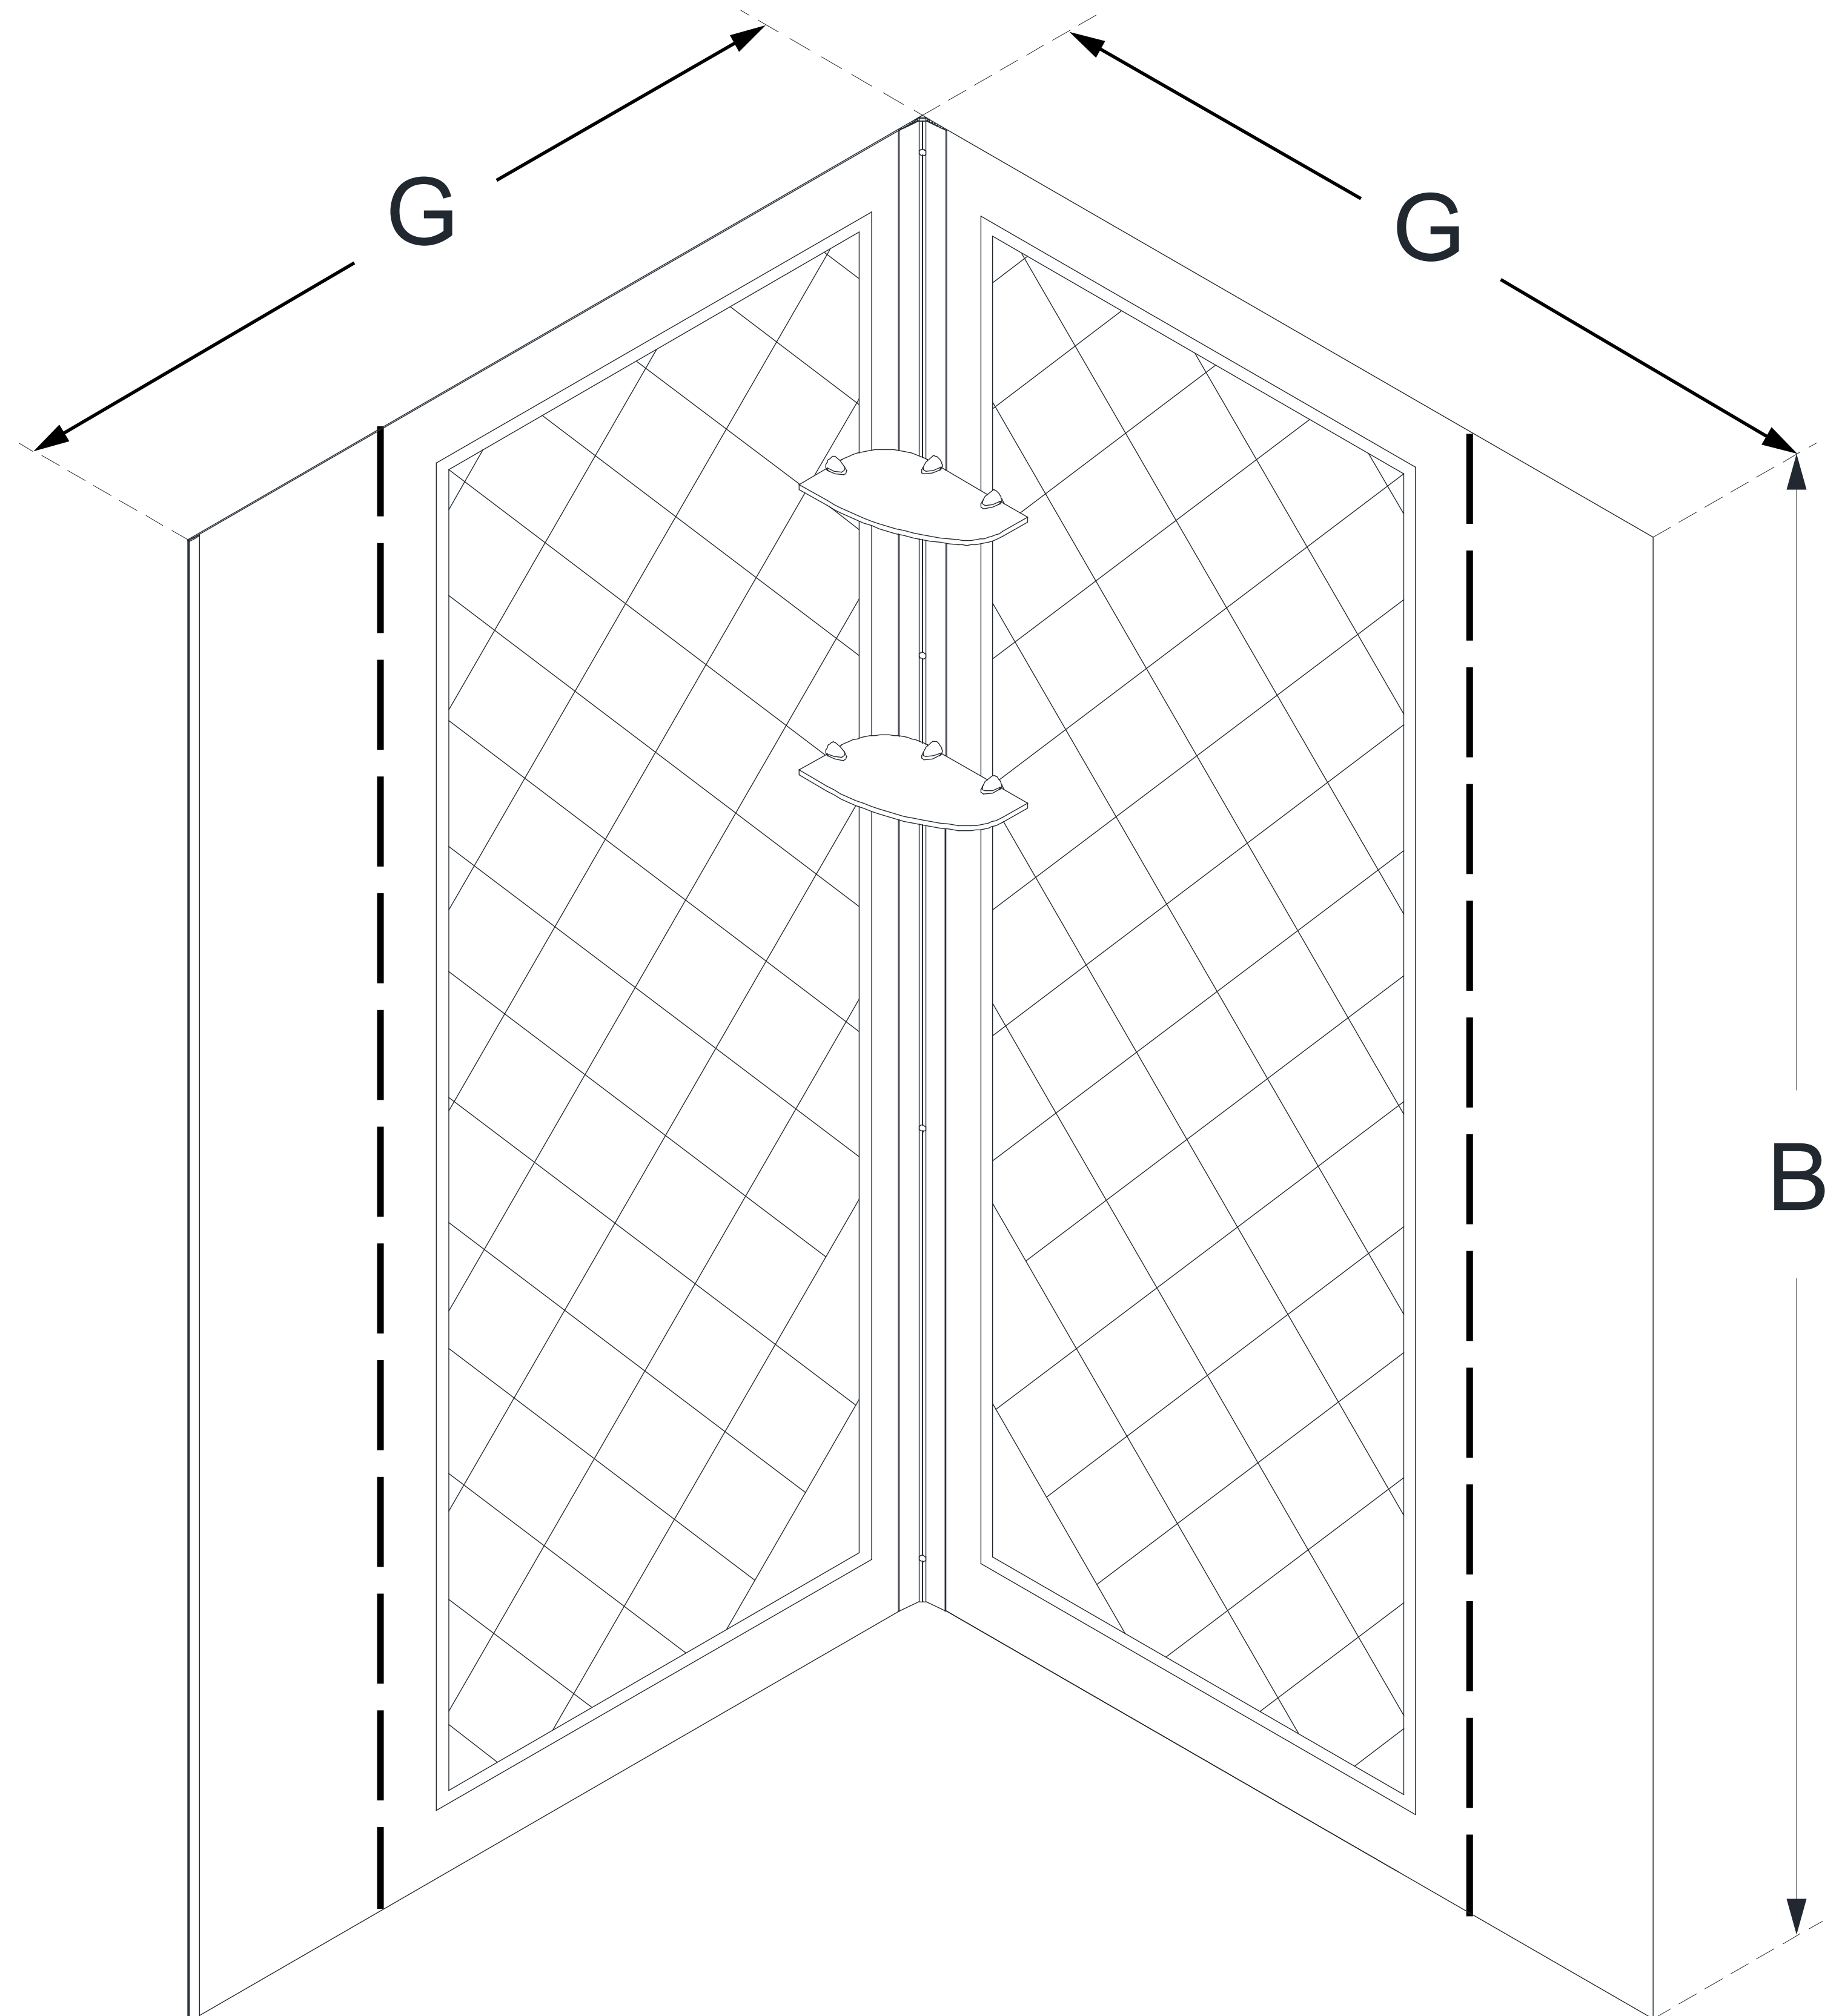

## QWALL-4

DreamLine QWALL-4 30-40 in.  
W x 30-40 in. D x 74 in. H Acrylic  
Backwall Kit

INSTALLATION TYPE:

**CORNER**

### CONFIGURATION DIMENSIONS:

**G: 30 - 40 in.**

MODEL WIDTH

**G: 30 - 40 in.**

MODEL DEPTH

**B: 74 in.**

MODEL HEIGHT

DreamLine reserves the right to update or modify the hardware or materials pictured without prior notice for the purpose of product improvement and customer satisfaction.