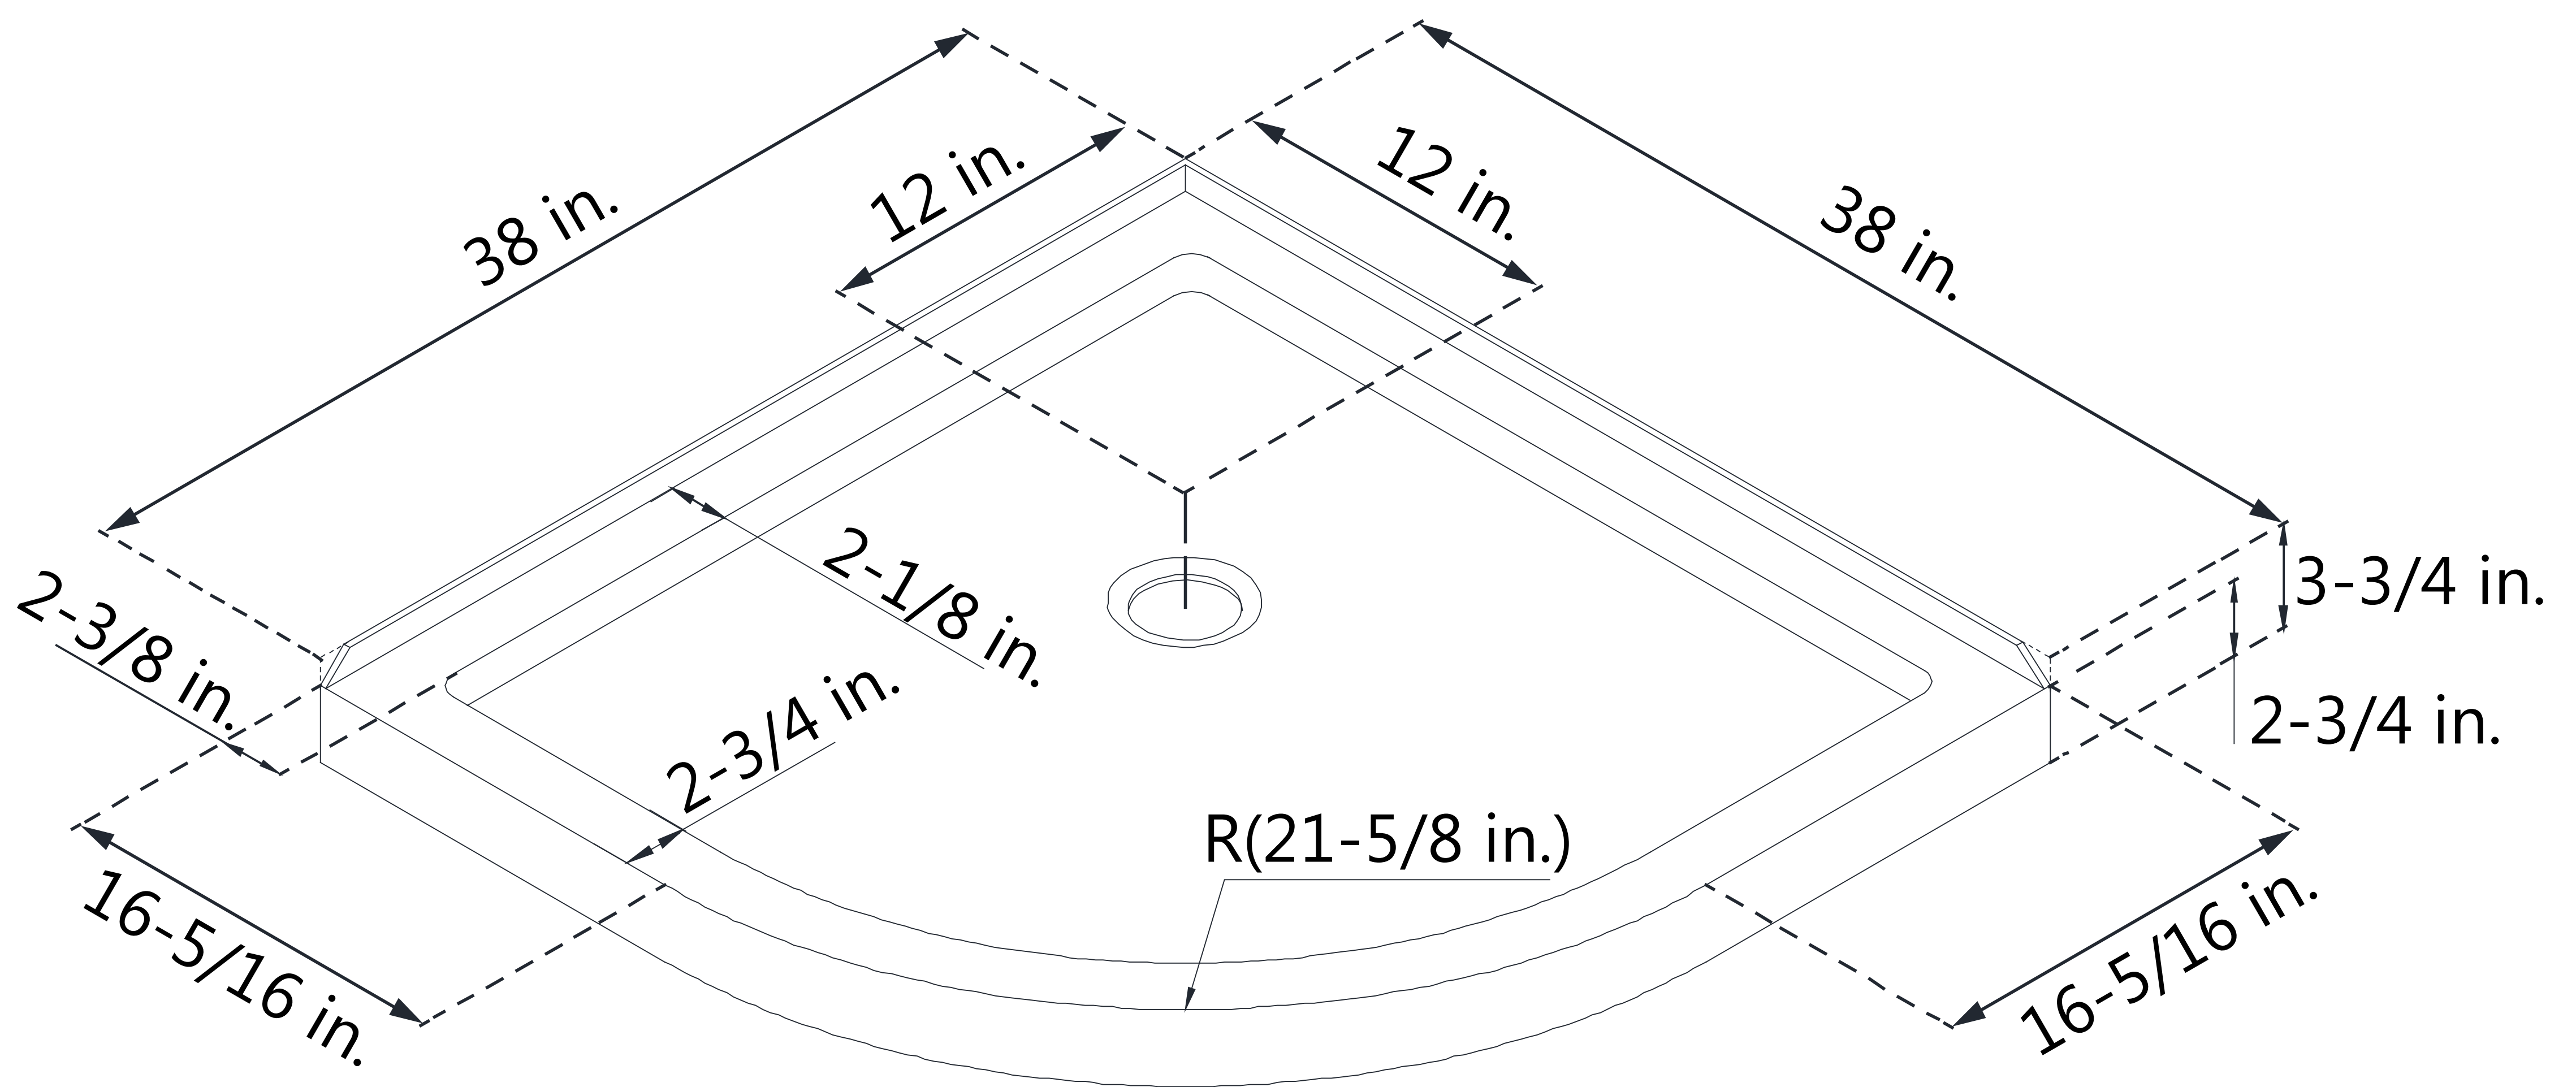

**DLT-7038380**

**SLIMLINE SHOWER BASE**

QUARTER ROUND

**CORNER DRAIN**

**Drain Hole Specs**

DreamLine reserves the right to update or modify the hardware or materials pictured without prior notice for the purpose of product improvement and customer satisfaction.