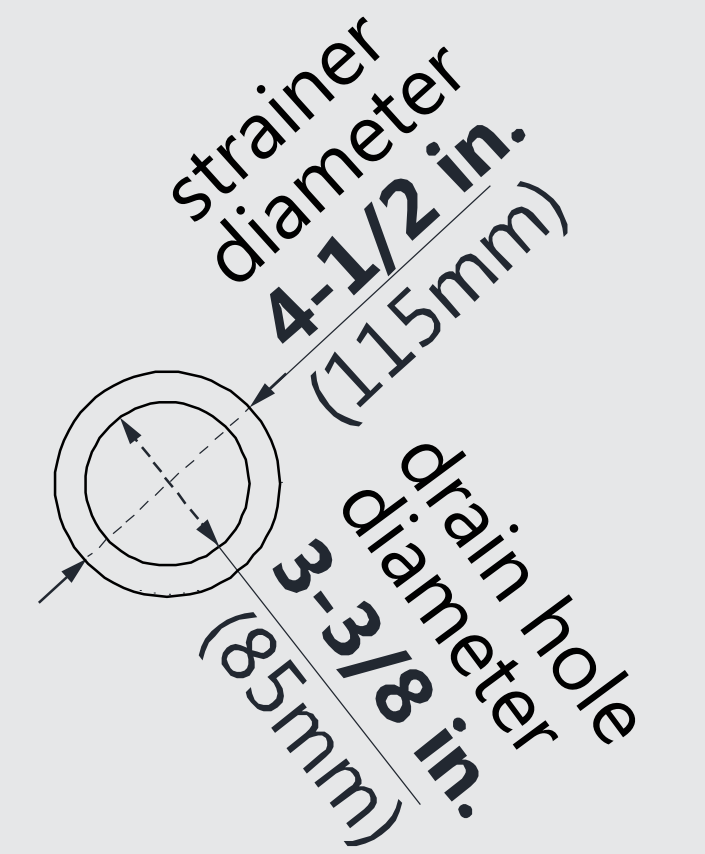

**DLT-7038380**

**SLIMLINE SHOWER BASE**

QUARTER ROUND

**CORNER DRAIN**

**Drain Hole Specs**

DreamLine reserves the right to update or modify the hardware or materials pictured without prior notice for the purpose of product improvement and customer satisfaction.