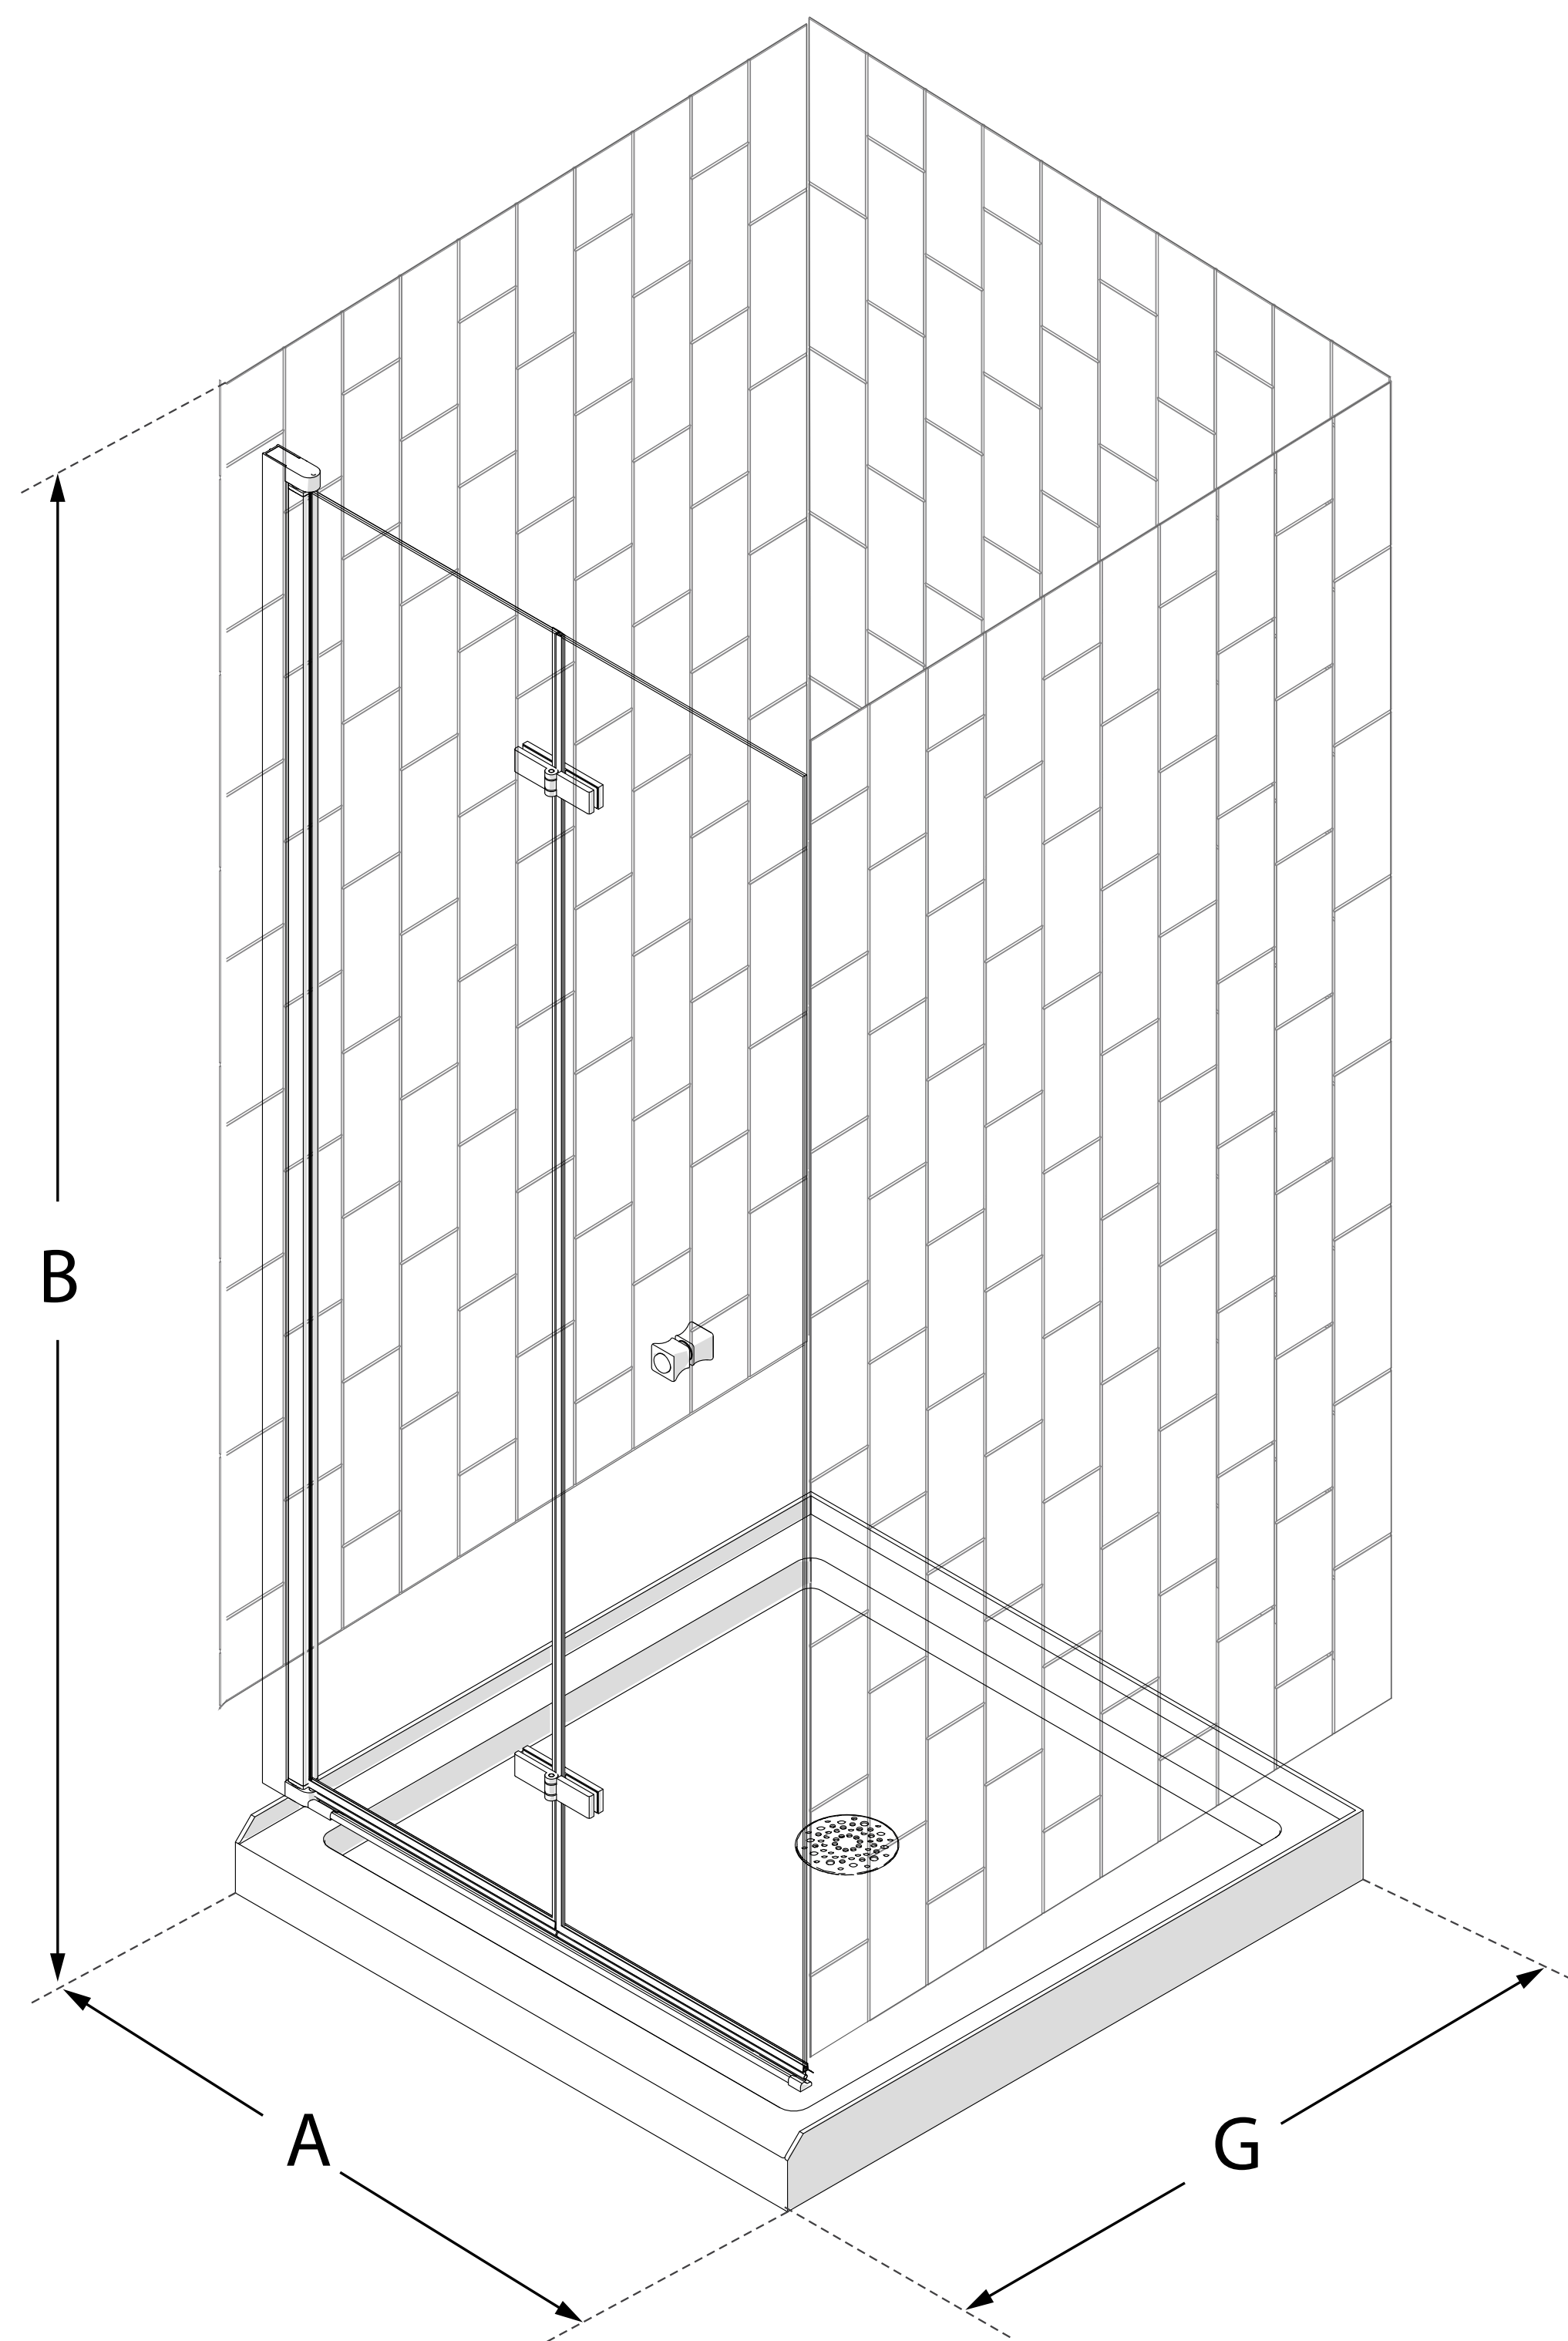

MODEL NUMBER
DL-6527Q

**CONFIGURATION
DIMENSIONS:**

A: KIT WIDTH

32 in.

B: KIT HEIGHT

76 3/4 in.

G: KIT DEPTH

32 in.

KIT COMPONENTS

Shower Door, Shower Base,
Wall Panels

BASE COLORS

White, Biscuit, Black

BASE DRAIN LOCATION

Center