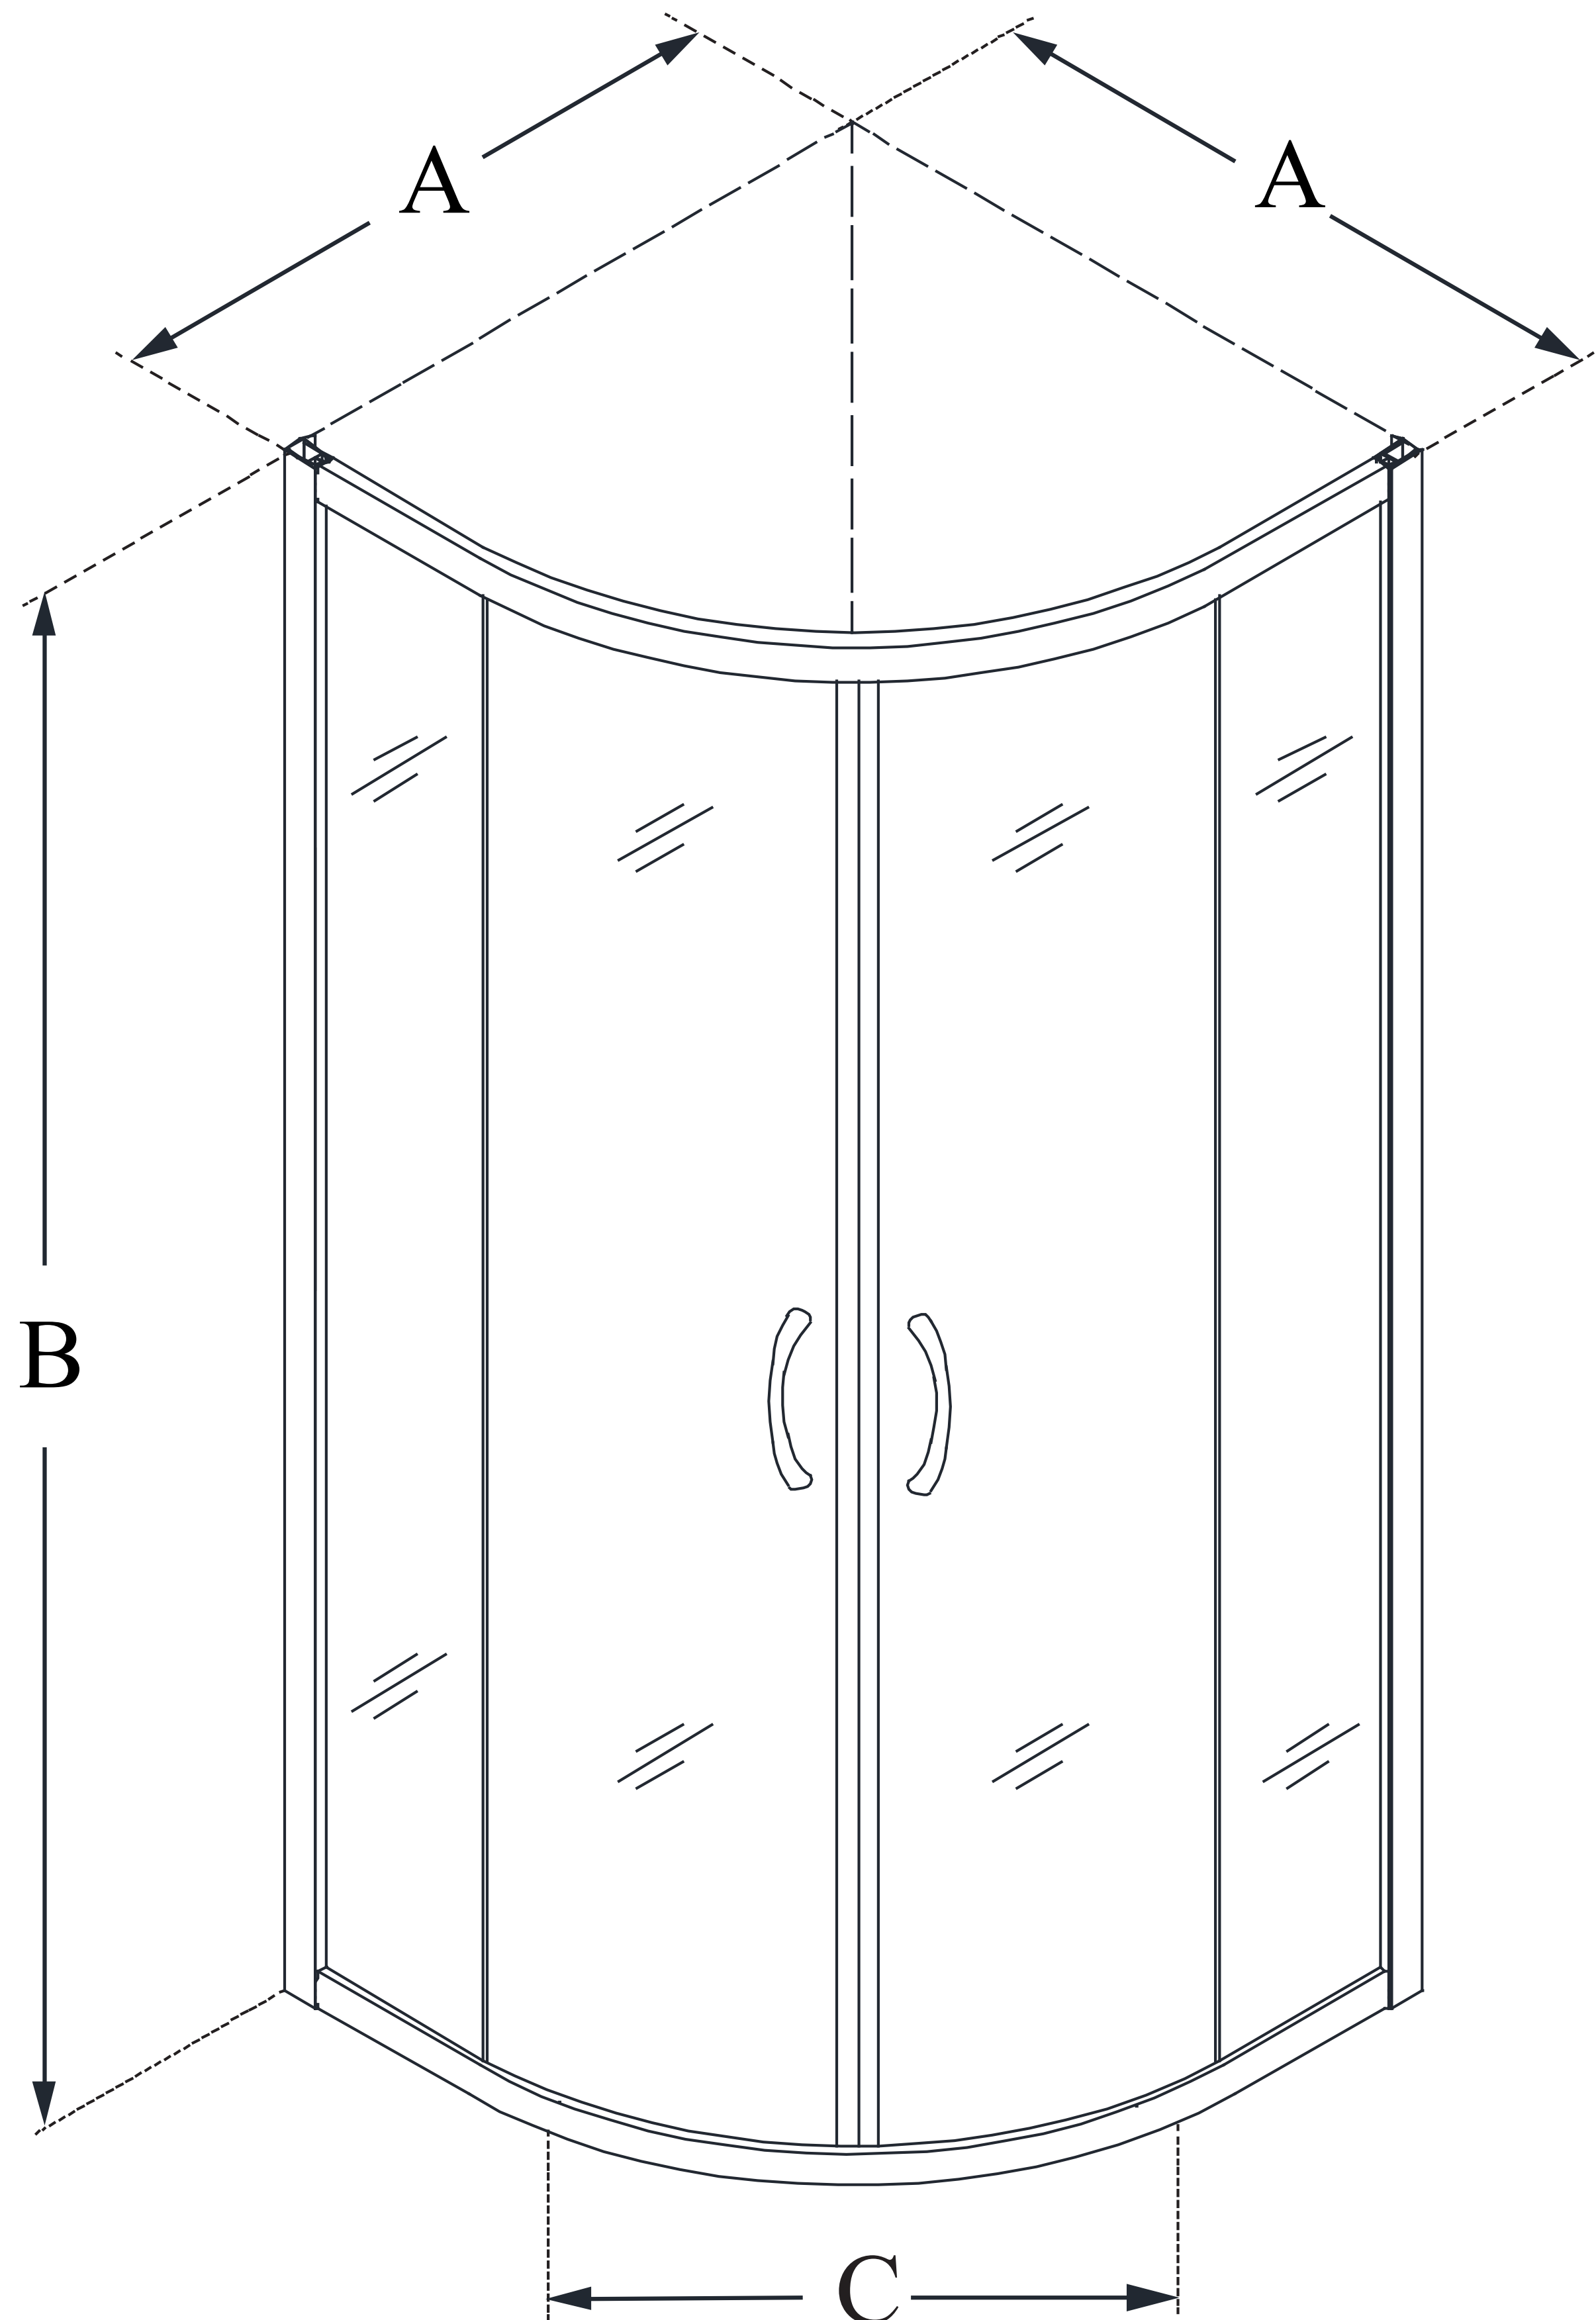

### CONFIGURATION DIMENSIONS:

**A: 34 3/8 in.**

MODEL WIDTH

**B: 72 in.**

MODEL HEIGHT

**C: 20 3/8 in.**

ACCESS WIDTH

**D: 15 7/16 in.**

DOOR WIDTH

**A: 34 3/8 in.**

MODEL DEPTH

**G: 13 7/16 in.**

SIDE PANEL WIDTH

DreamLine reserves the right to update or modify the hardware or materials pictured without prior notice for the purpose of product improvement and customer satisfaction.