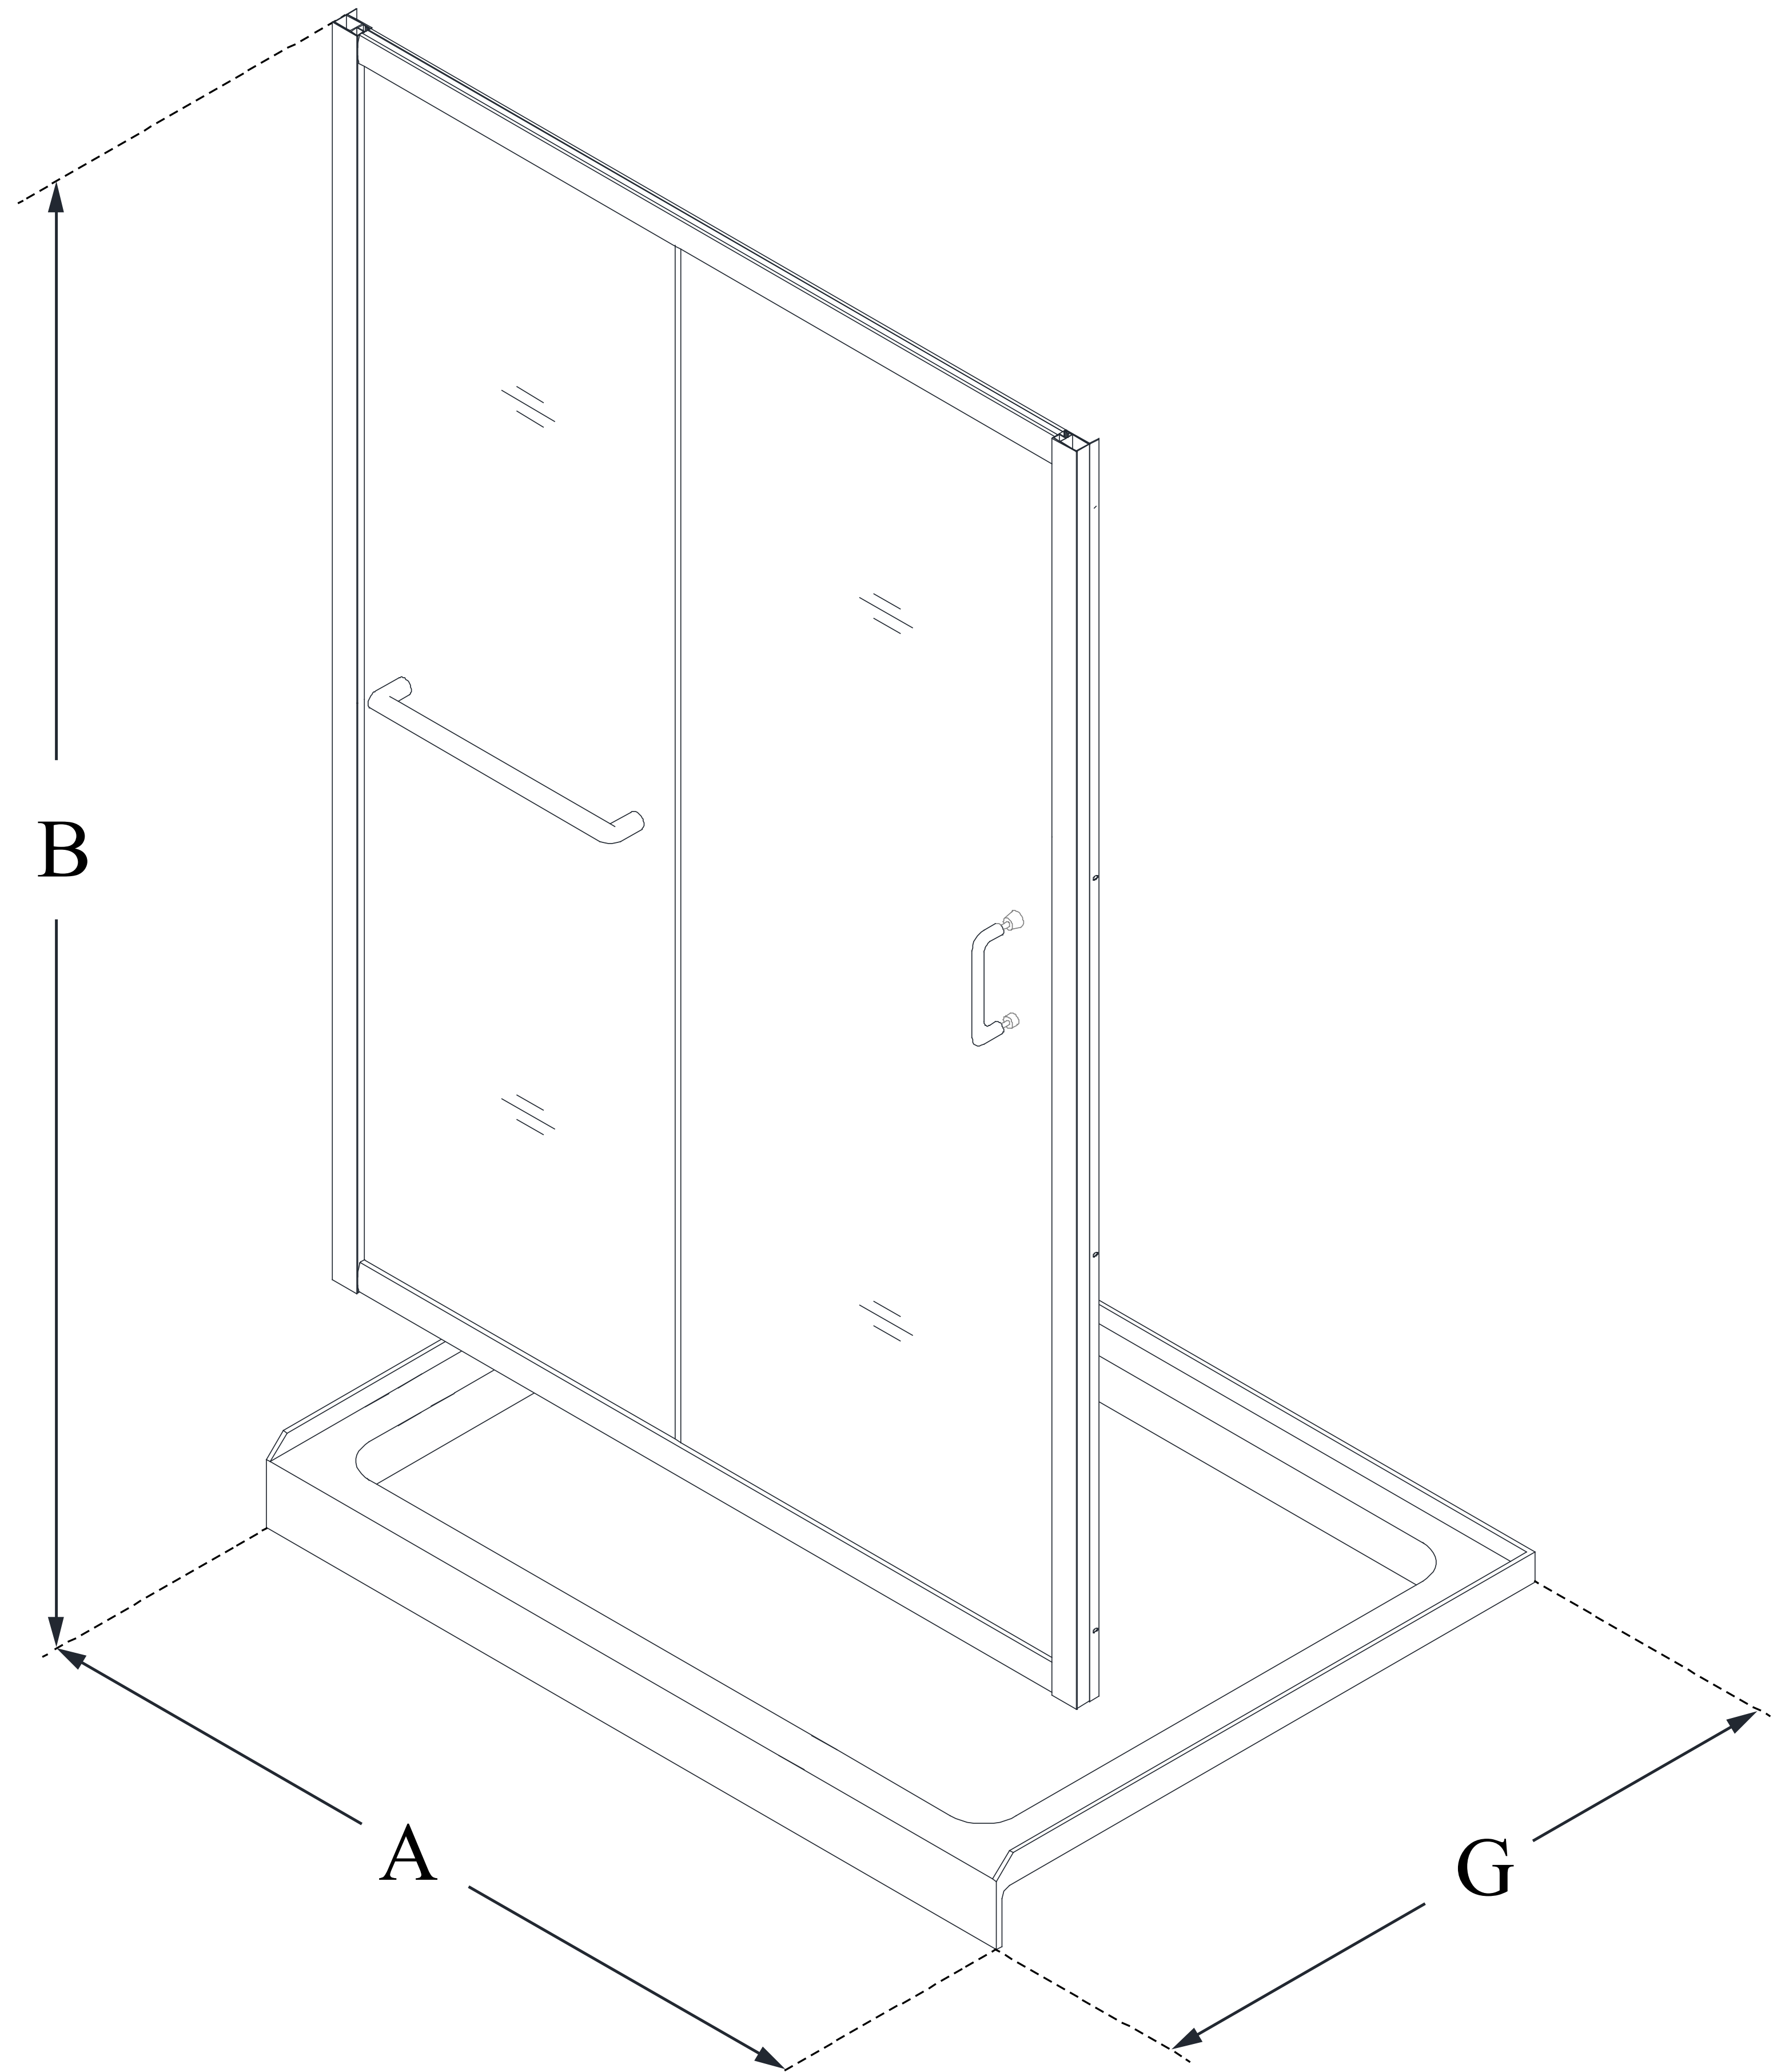

DL-6973

INFINITY-Z

DreamLine Infinity-Z 36 in. D x 60 in. W x 74 3/4 in. H Sliding Shower Door and SlimLine Shower Base Kit

KIT CONTENTS:

- SHOWER DOOR
- SHOWER BASE

CONFIGURATION DIMENSIONS:

A: 60 in.

KIT WIDTH

B: 74 3/4 in.

KIT HEIGHT

G: 36 in.

KIT DEPTH

AVAILABLE DRAIN LOCATIONS:

- CENTER
- LEFT
- RIGHT

For precise drain location, please refer to the included base technical drawing

DreamLine reserves the right to update or modify the hardware or materials pictured without prior notice for the purpose of product improvement and customer satisfaction.