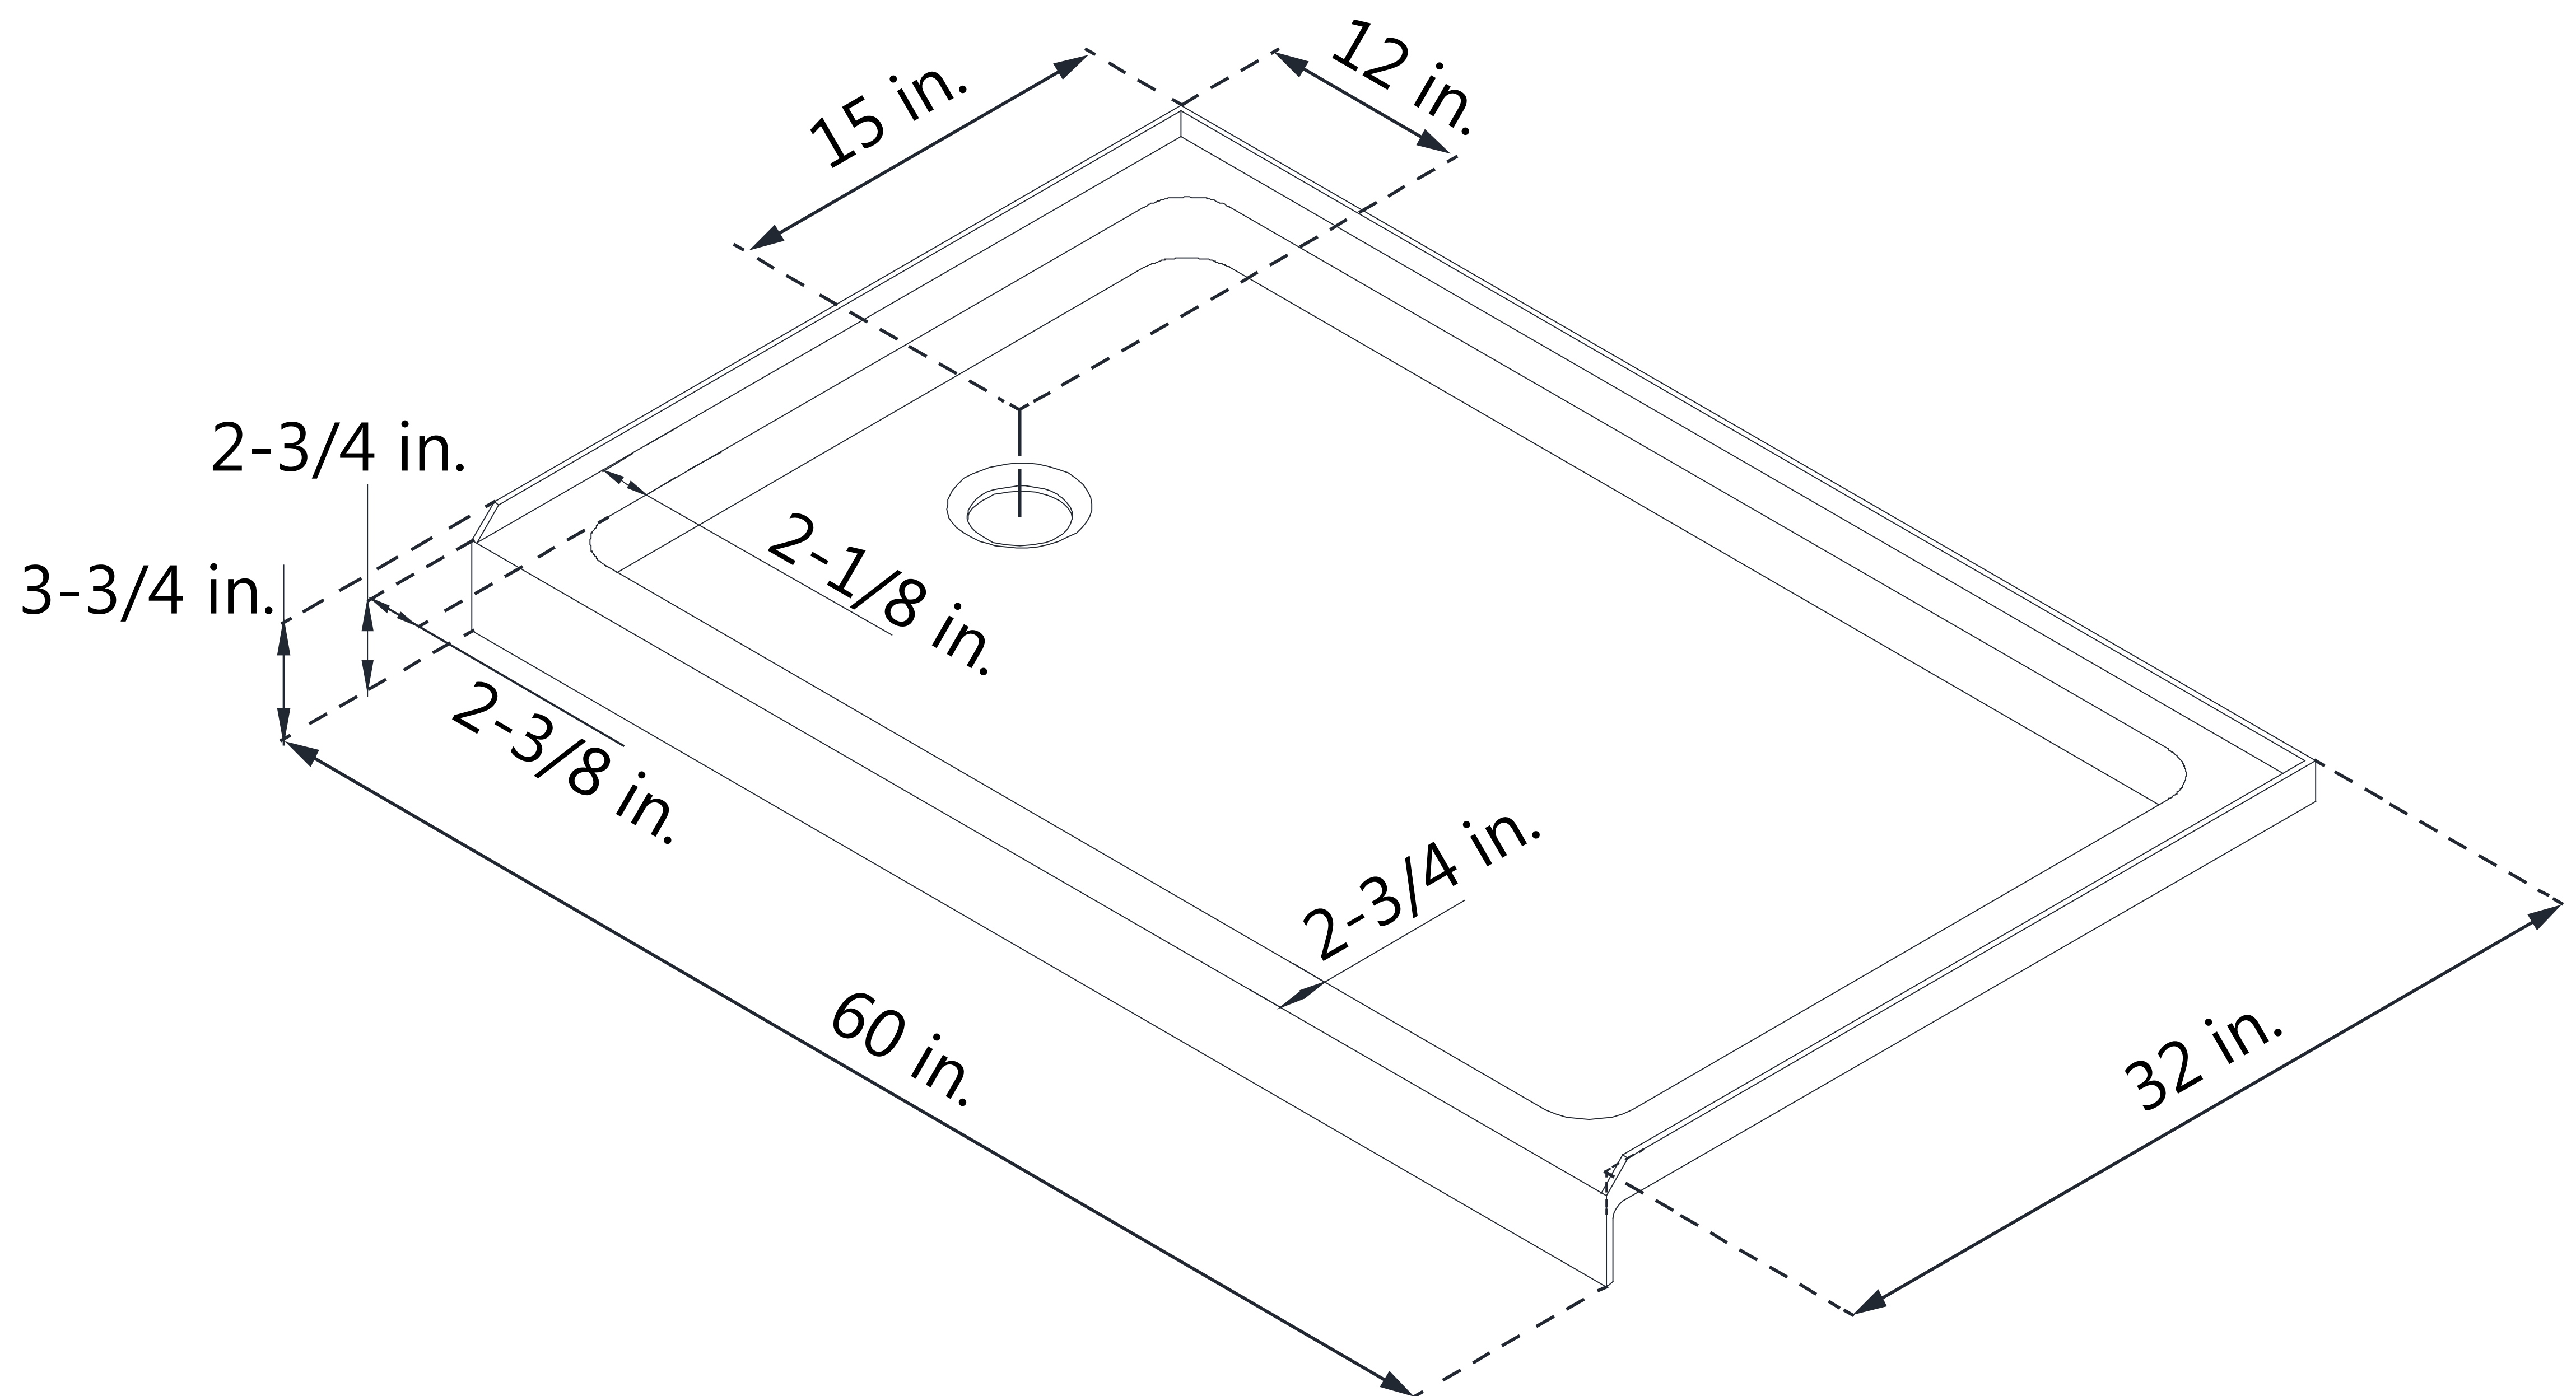

DLT-1132601

SLIMLINE SHOWER BASE

SINGLE THRESHOLD

LEFT DRAIN

Drain Hole Specs

DreamLine reserves the right to update or modify the hardware or materials pictured without prior notice for the purpose of product improvement and customer satisfaction.