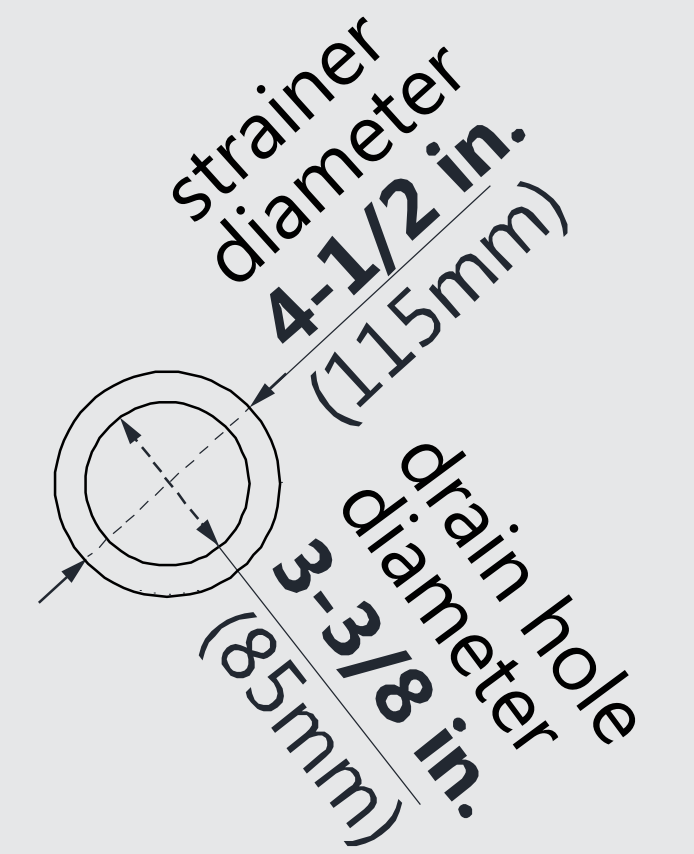

DLT-1132601

SLIMLINE SHOWER BASE

SINGLE THRESHOLD

LEFT DRAIN

Drain Hole Specs

DreamLine reserves the right to update or modify the hardware or materials pictured without prior notice for the purpose of product improvement and customer satisfaction.