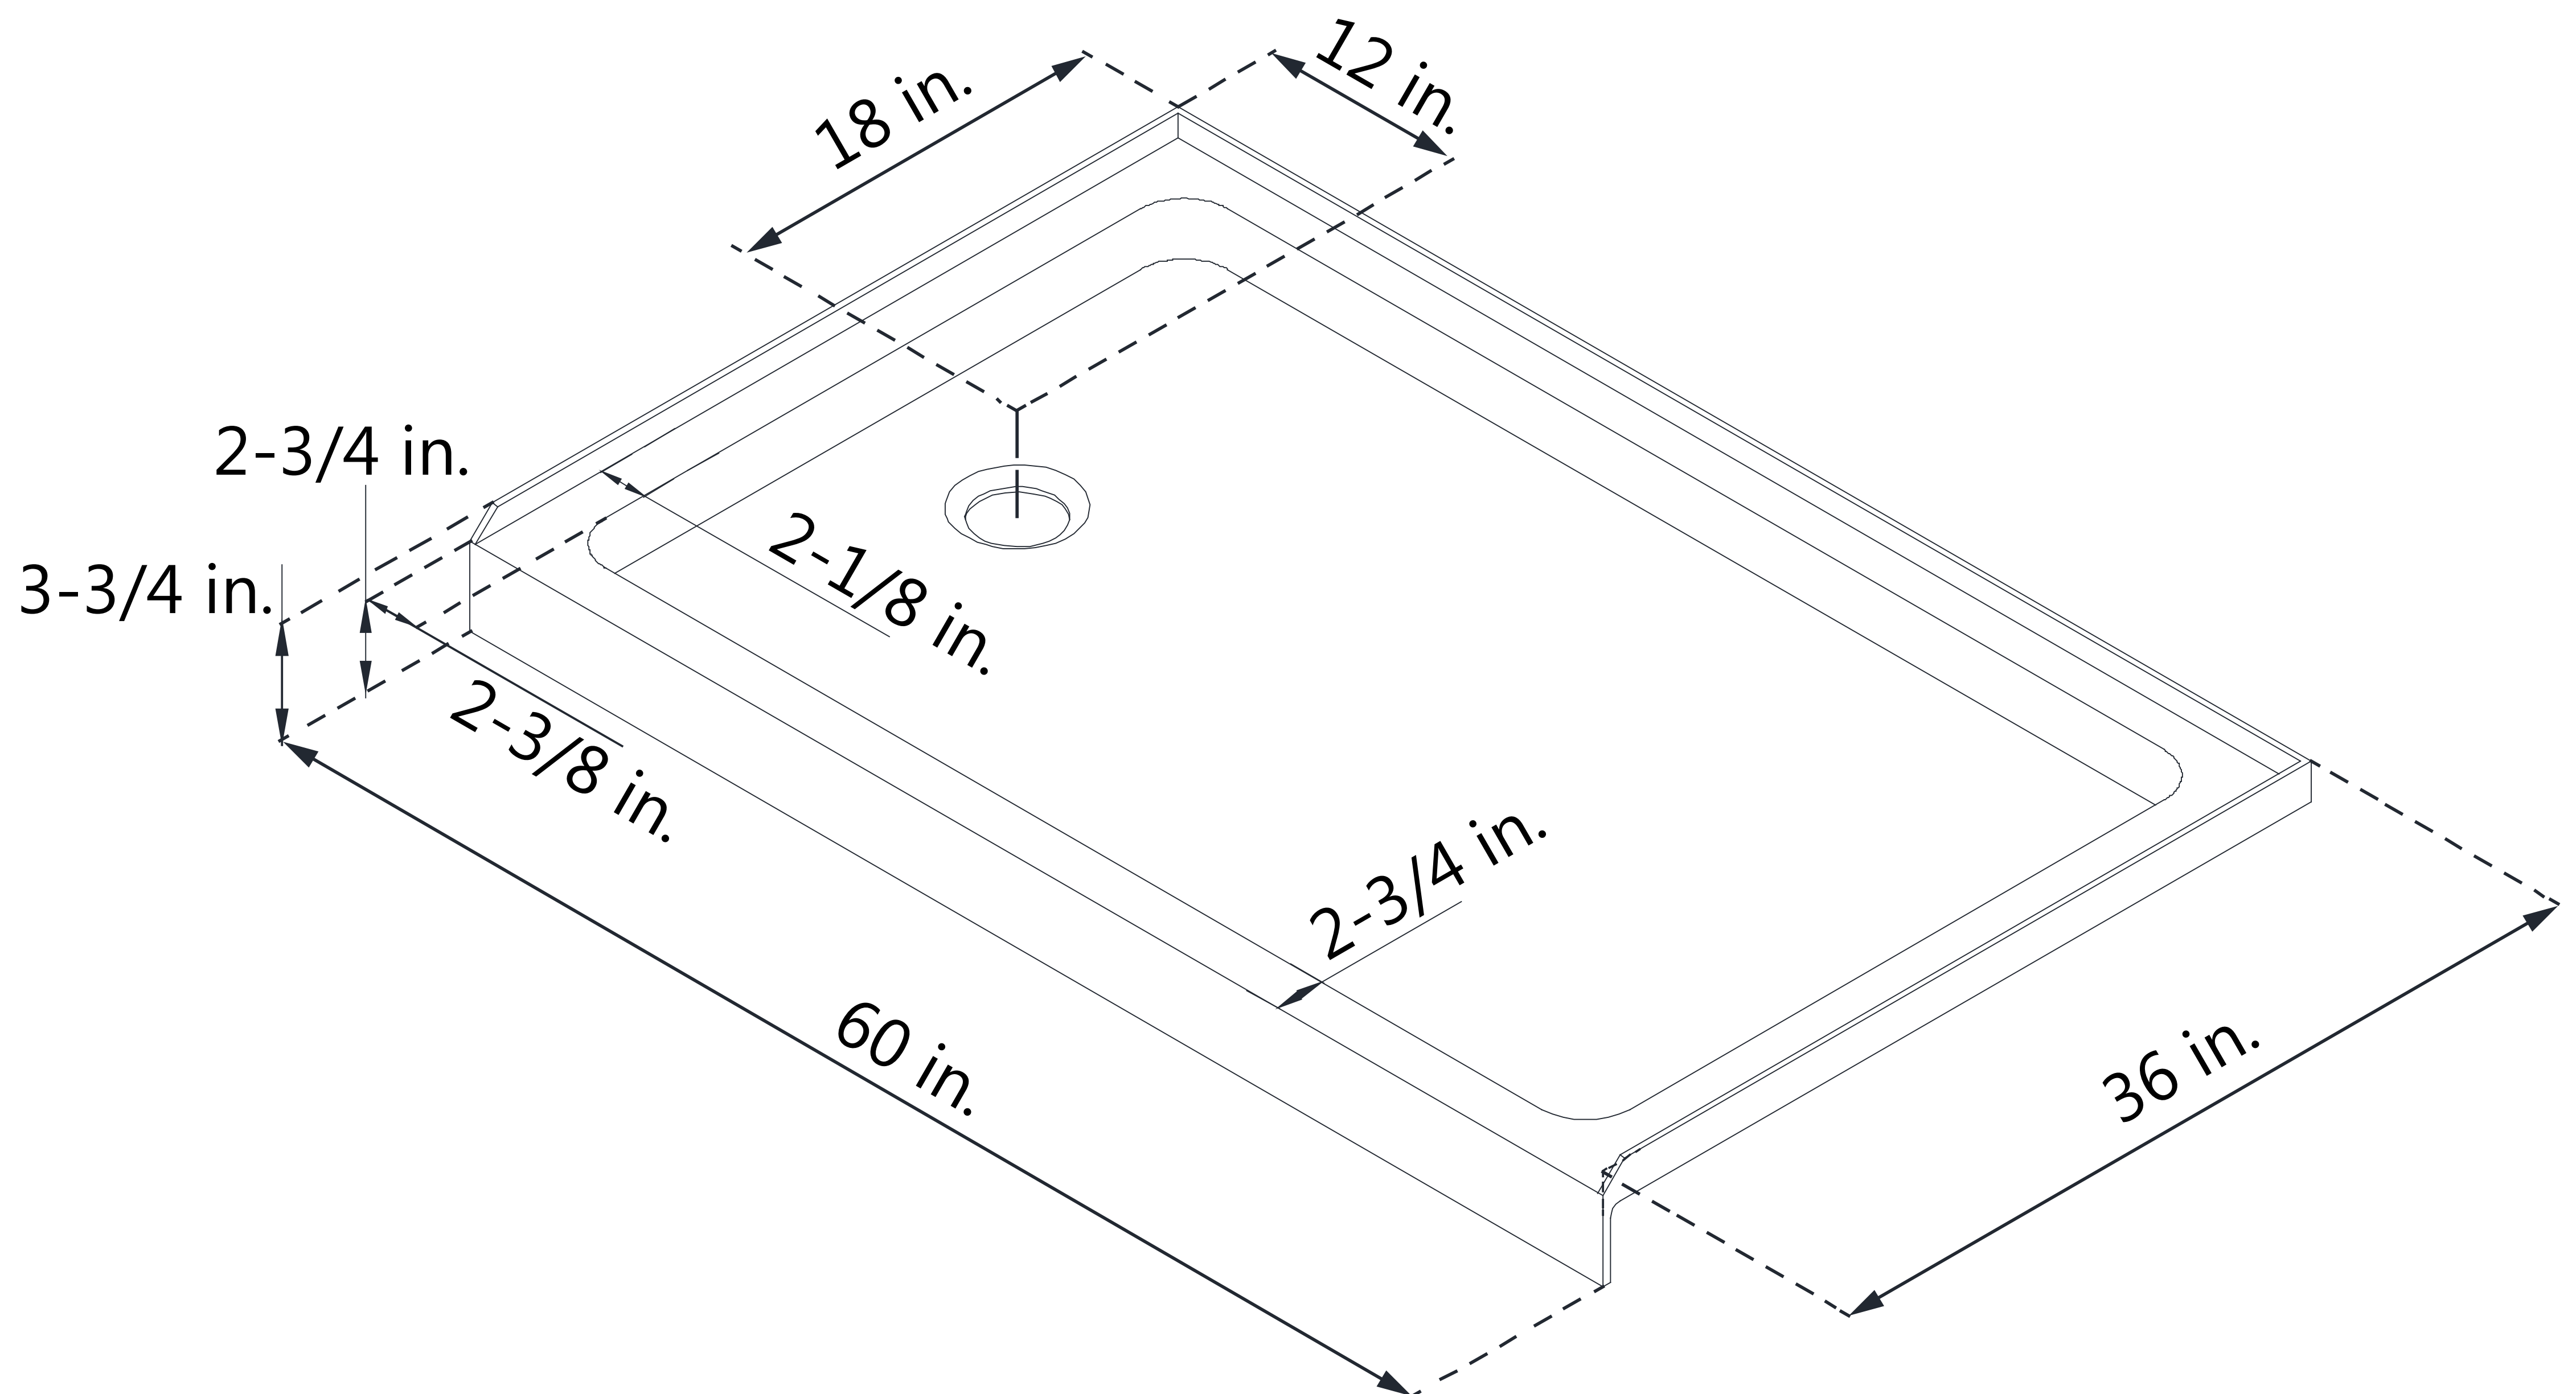

DLT-1136601

SLIMLINE SHOWER BASE

SINGLE THRESHOLD

LEFT DRAIN

Drain Hole Specs

DreamLine reserves the right to update or modify the hardware or materials pictured without prior notice for the purpose of product improvement and customer satisfaction.