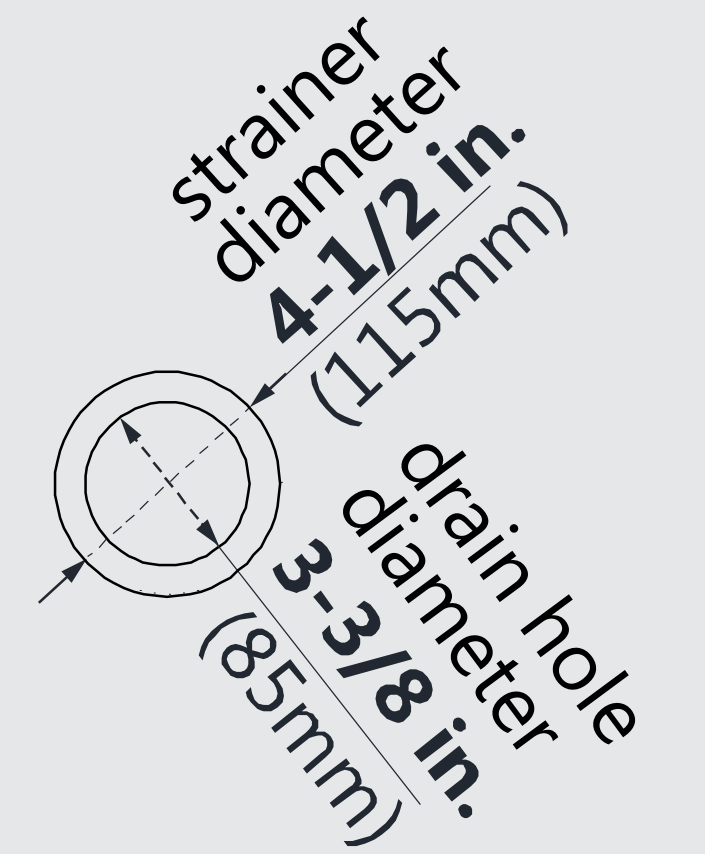

## DLT-1136601

### SLIMLINE SHOWER BASE

#### SINGLE THRESHOLD

**LEFT DRAIN**

#### Drain Hole Specs

DreamLine reserves the right to update or modify the hardware or materials pictured without prior notice for the purpose of product improvement and customer satisfaction.