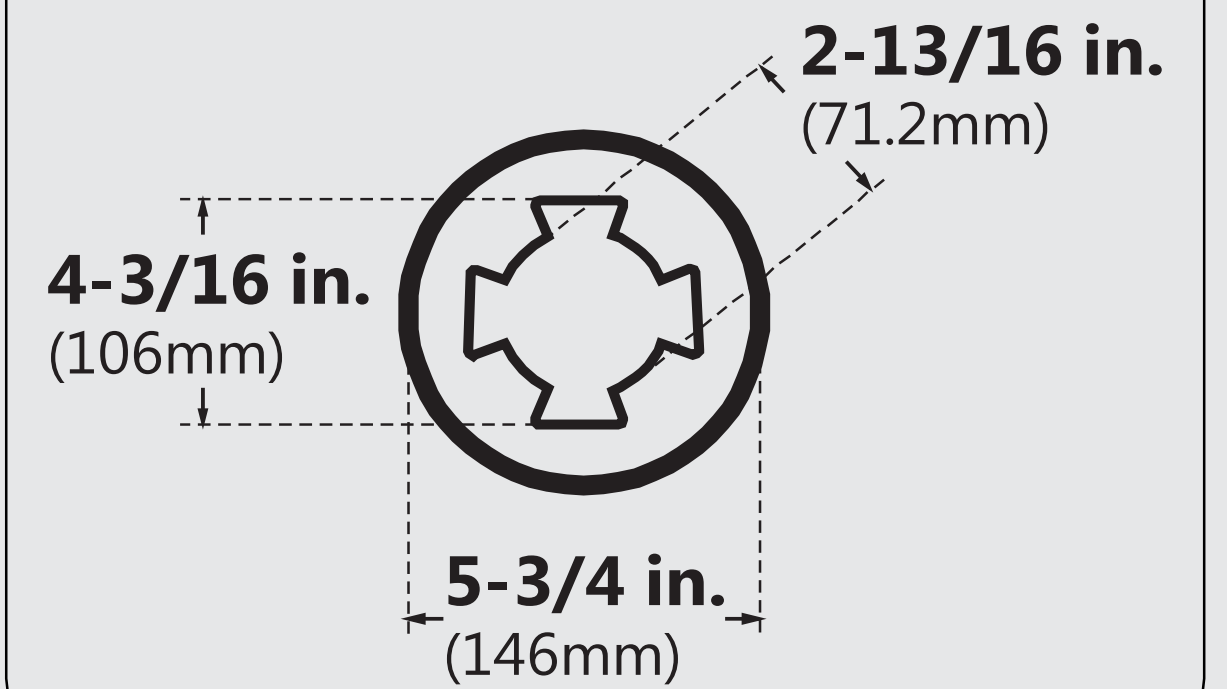

DTP-1132601

TilePrime

SINGLE THRESHOLD

LEFT DRAIN

Drain Hole Specs

DreamLine reserves the right to update or modify the hardware or materials pictured without prior notice for the purpose of product improvement and customer satisfaction.