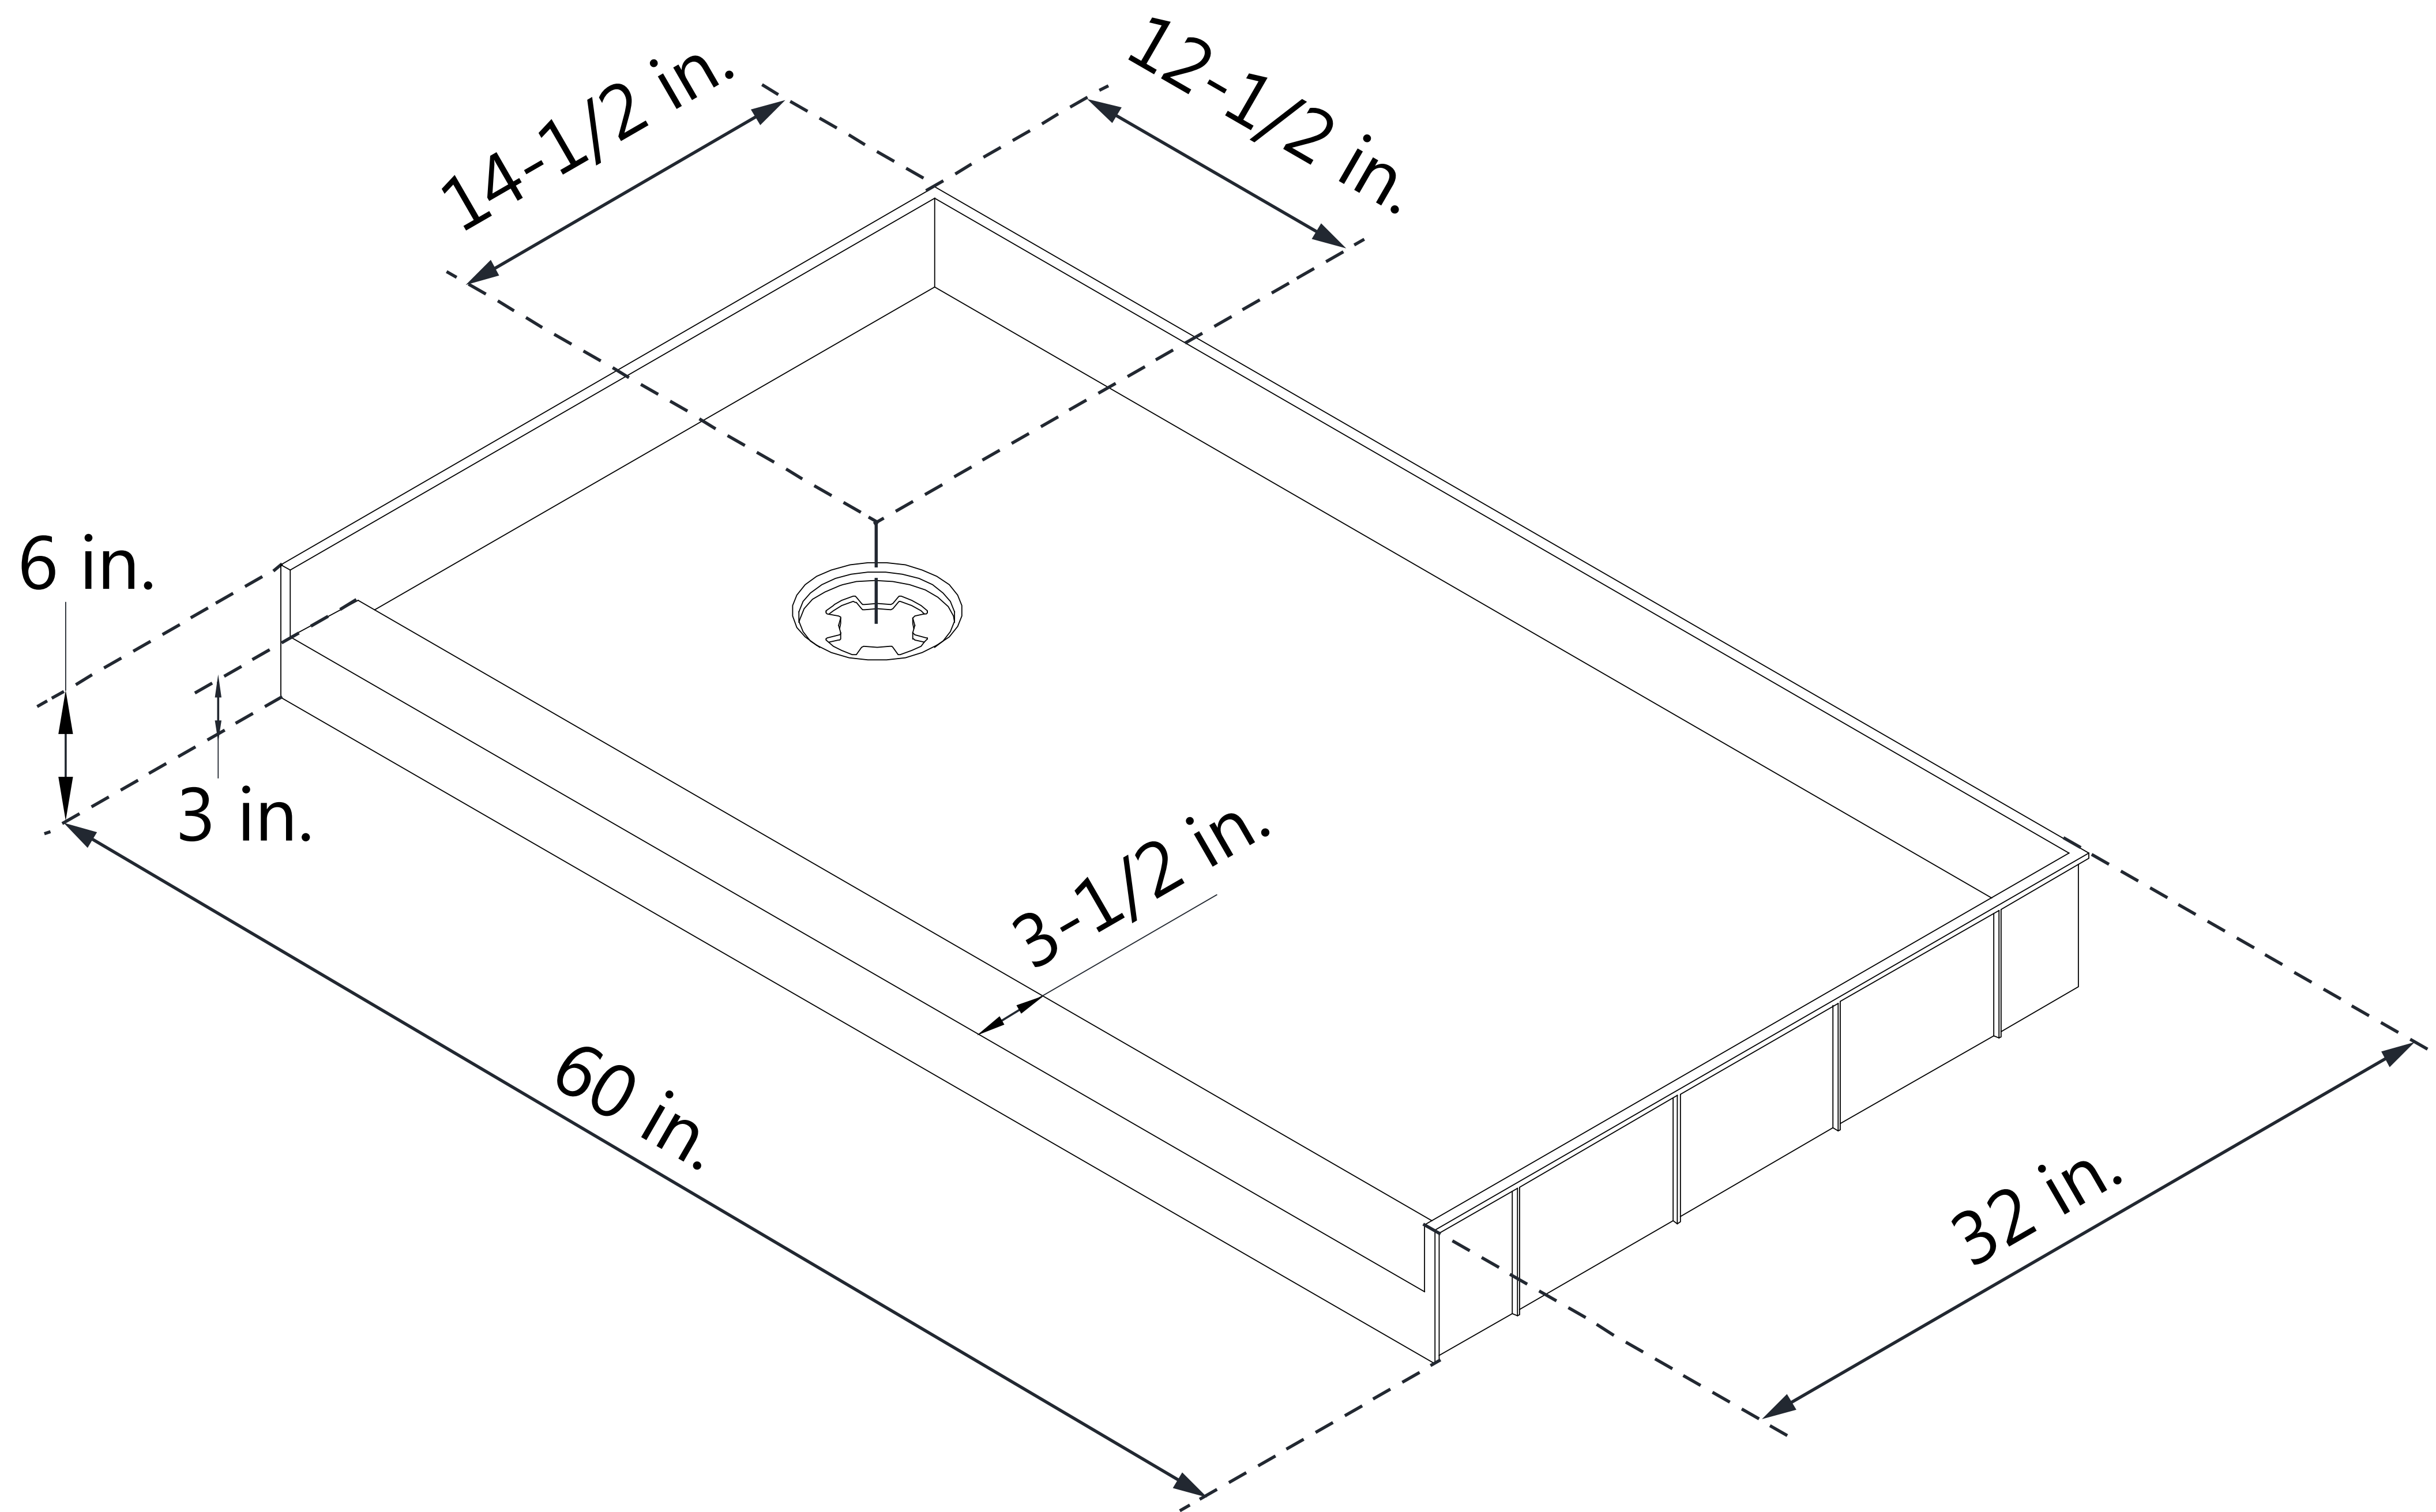

DTP-1132601

TilePrime

SINGLE THRESHOLD

LEFT DRAIN

Drain Hole Specs

DreamLine reserves the right to update or modify the hardware or materials pictured without prior notice for the purpose of product improvement and customer satisfaction.