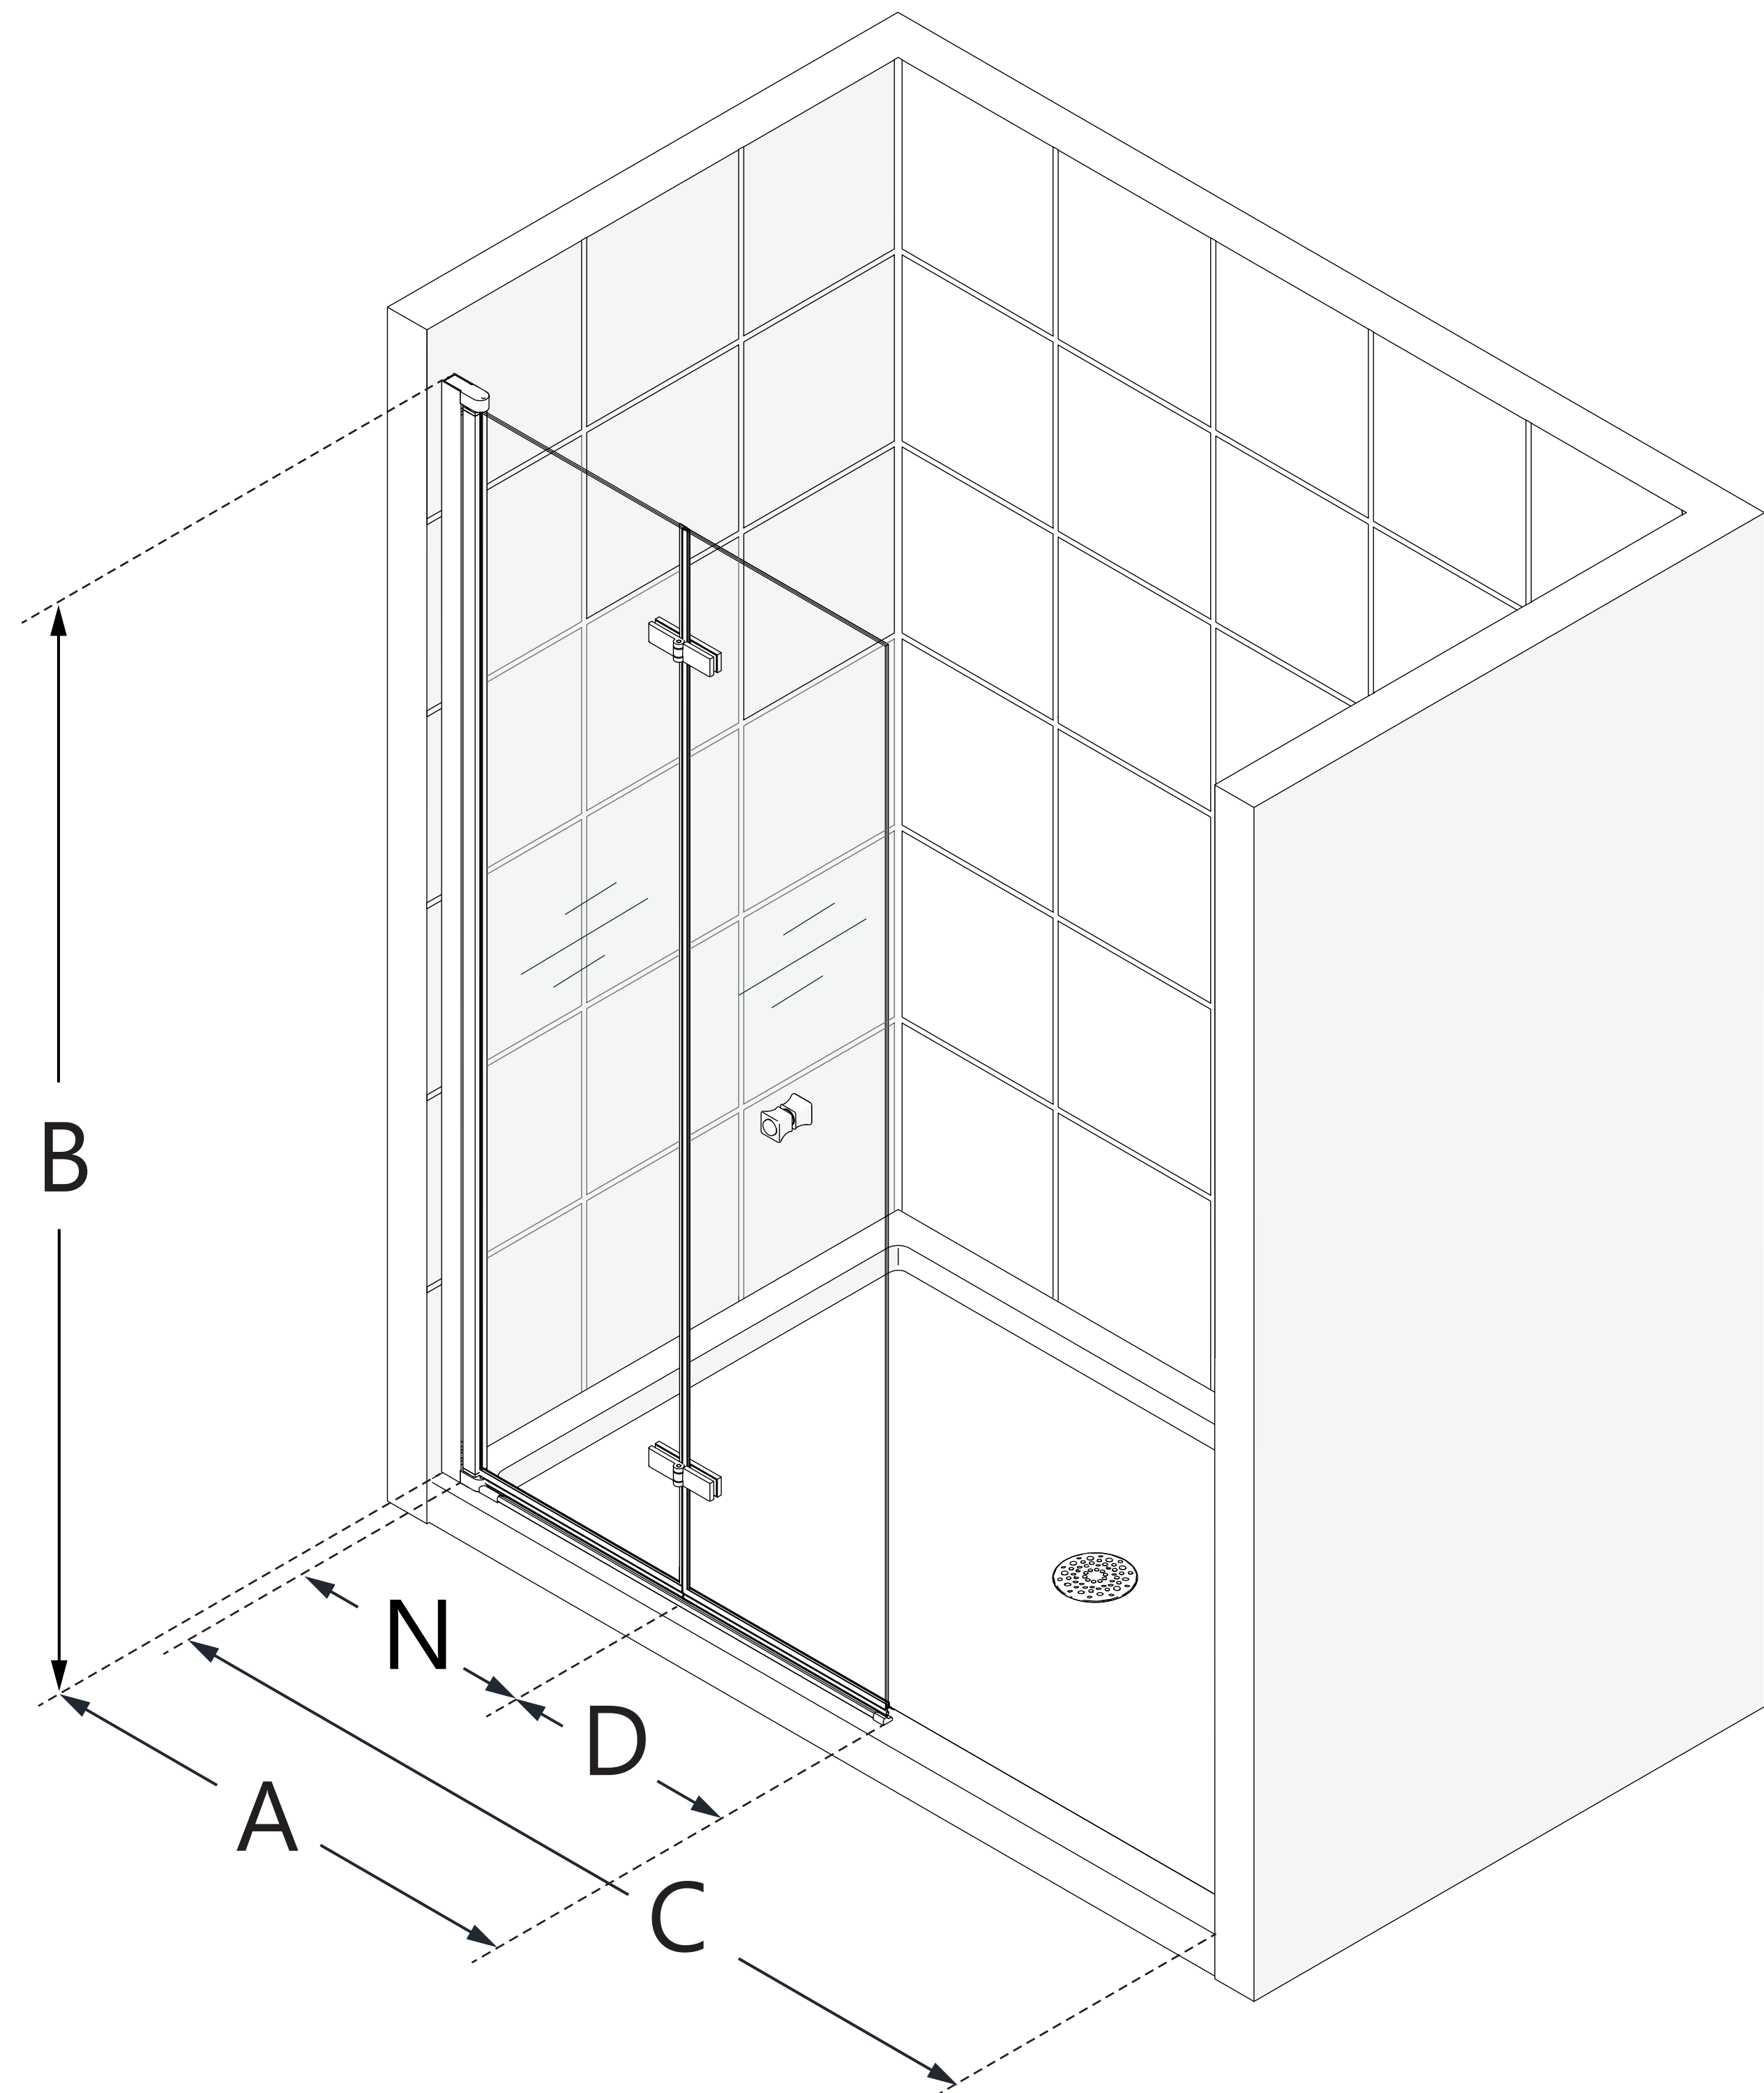

**MODEL NUMBER**  
SD-363072Q

**CONFIGURATION  
DIMENSIONS:**

- A: MODEL WIDTH**  
29 1/2 in.
- B: MODEL HEIGHT**  
72 in.
- C: ACCESS WIDTH**  
37 in. (in a 40 in. opening)
- D: DOOR WIDTH**  
13 7/16 in.
- N: HINGE PANEL WIDTH**  
13 7/8 in.

**CUSTOMIZATION:**  
No

**MATCHING SHOWER BASE**

Any DreamLine Single Threshold Shower Base 32 in. or Wider

**BASE OPTIONS**

White, Biscuit (-22), Black (-88)

**BASE DRAIN LOCATION**

Center

**MINIMUM THRESHOLD  
REQUIRED**