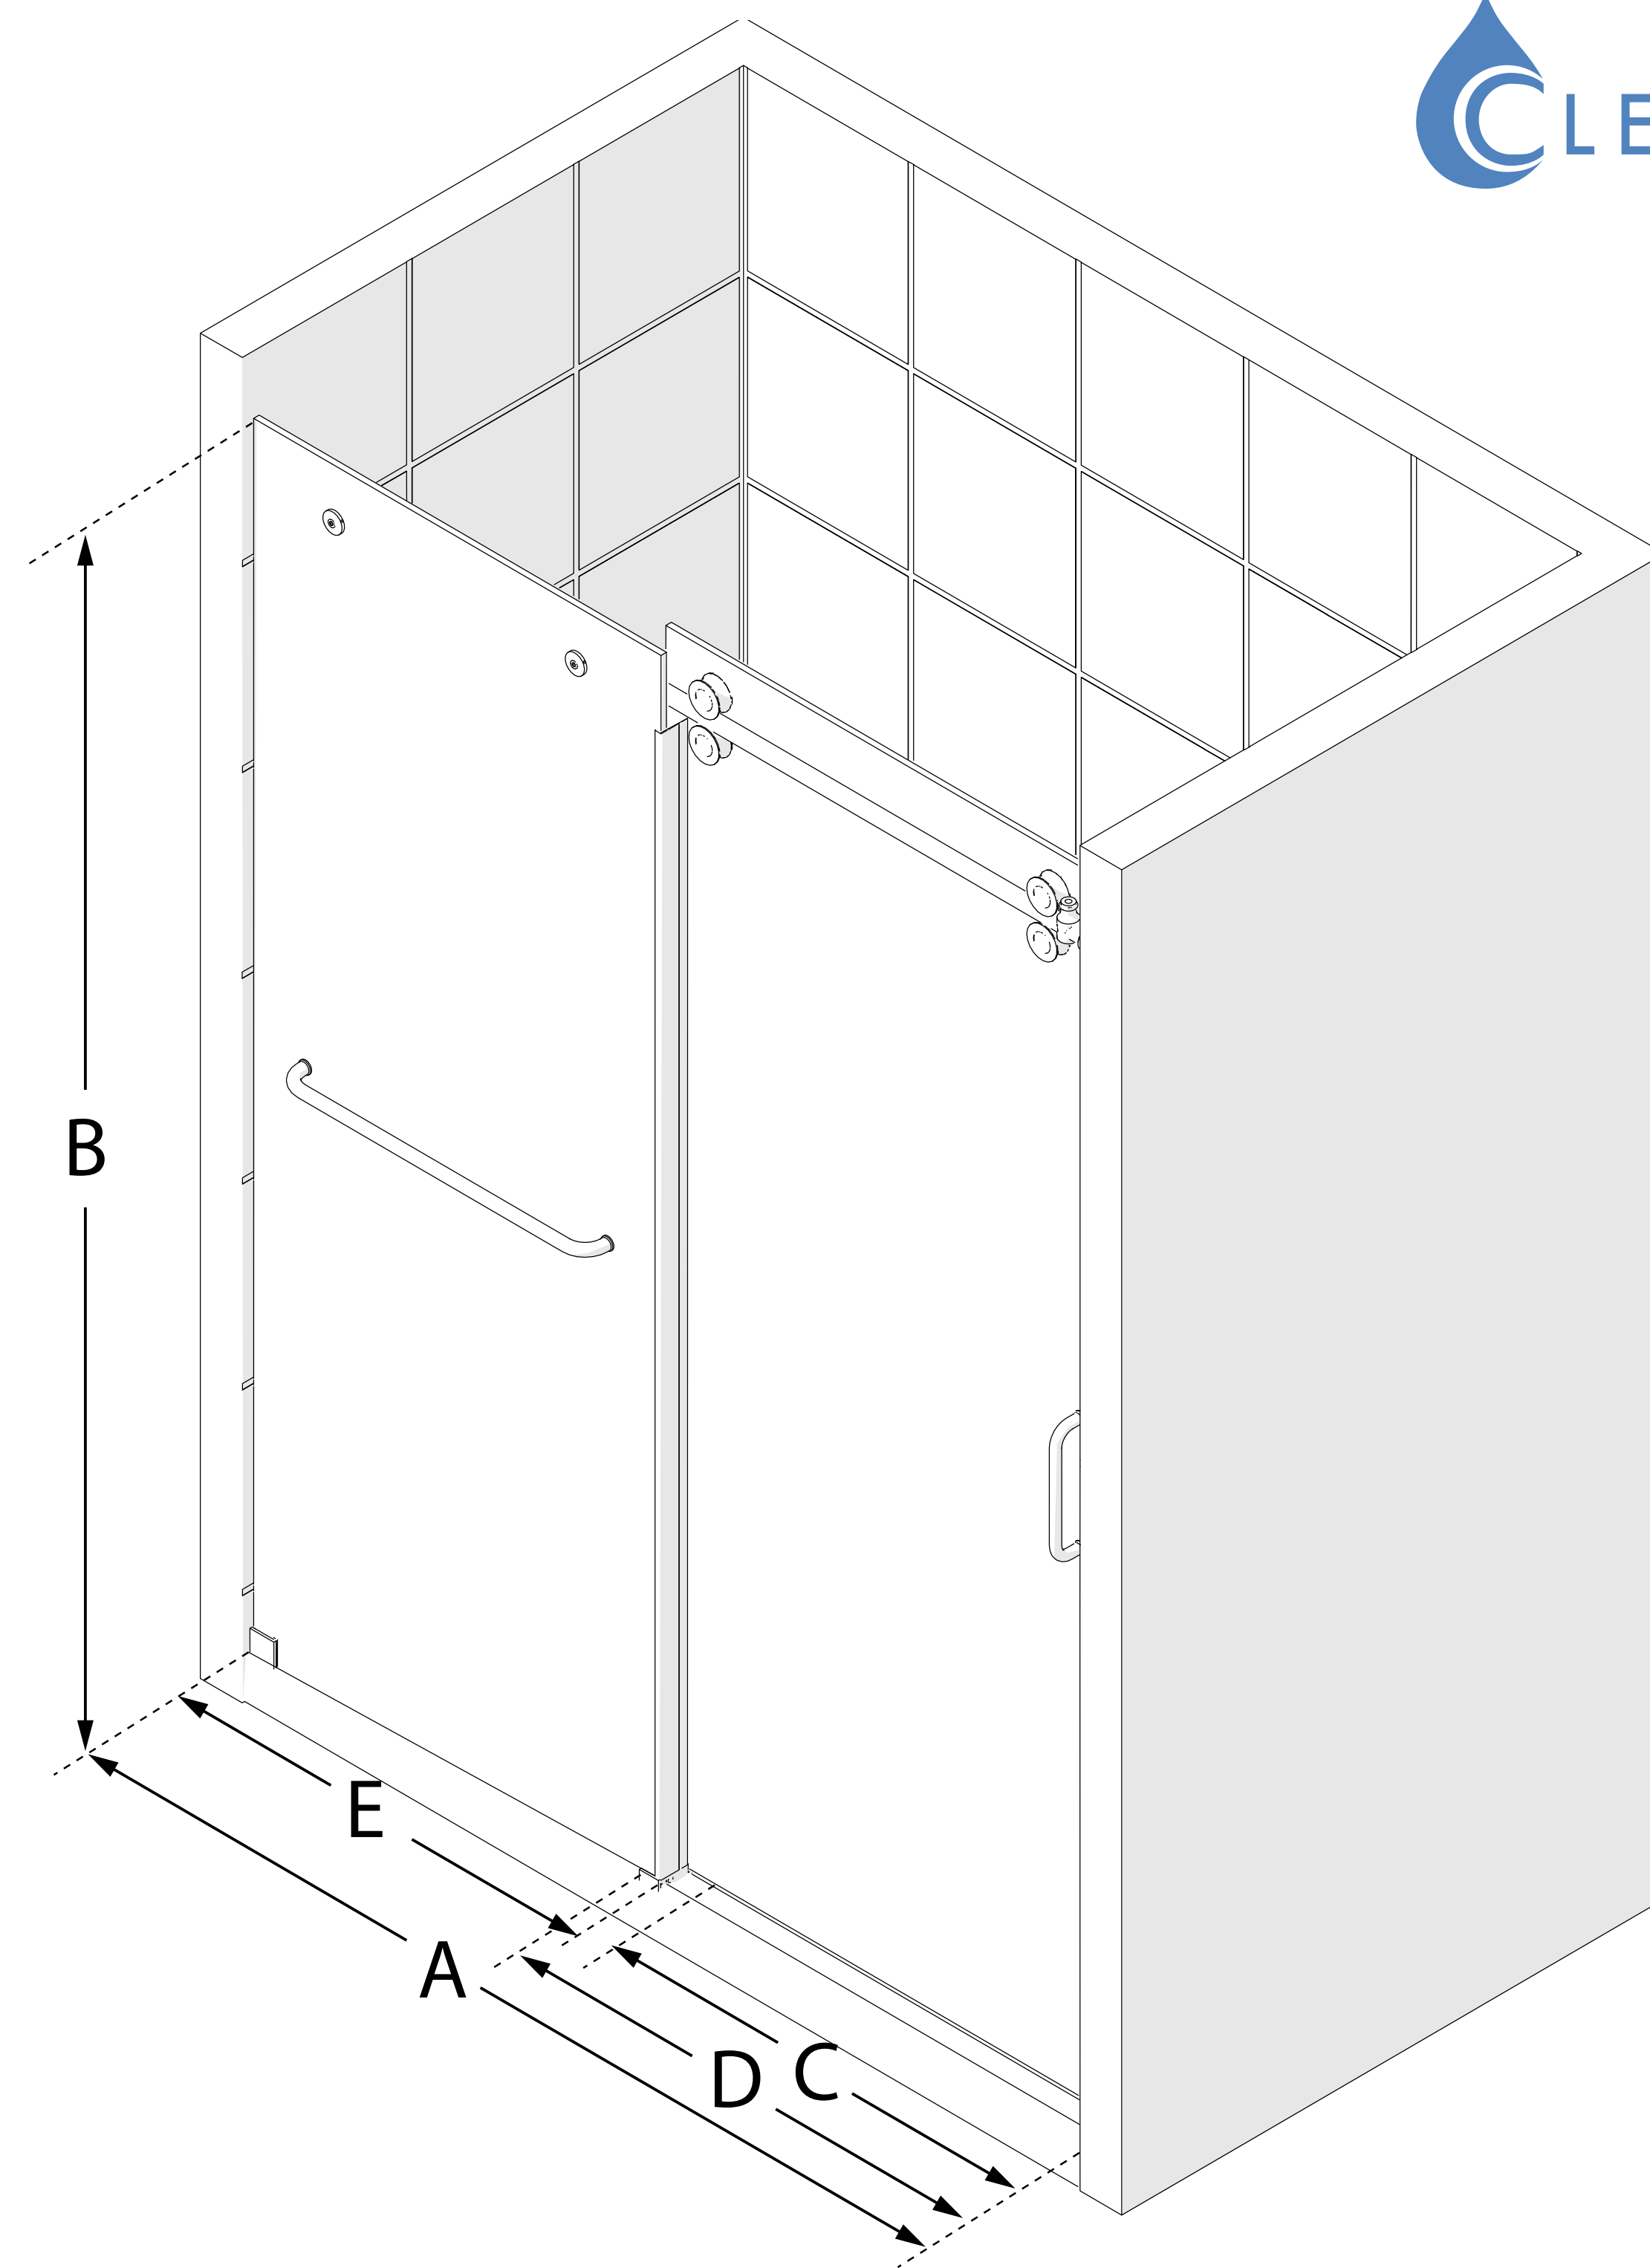

MODEL NUMBER
SD6160W760

**CONFIGURATION
DIMENSIONS:**

A: MODEL WIDTH

56 in. - 60 in.

B: MODEL HEIGHT

76 in.

C: ACCESS WIDTH

22 in. - 26 in.

D: DOOR WIDTH

32 1/16 in.

E: INLINE PANEL WIDTH

29 3/16 in.

MATCHING SHOWER BASE

Any 60 in. Single Threshold
DreamLine Shower Base

BASE OPTIONS

White, Biscuit (-22), Black (-88)

BASE DRAIN LOCATION

Center, Left, Right

**MINIMUM THRESHOLD
REQUIRED**

2 3/4 in.

DRILLING REQUIRED

Yes

STUDS REQUIRED

Yes