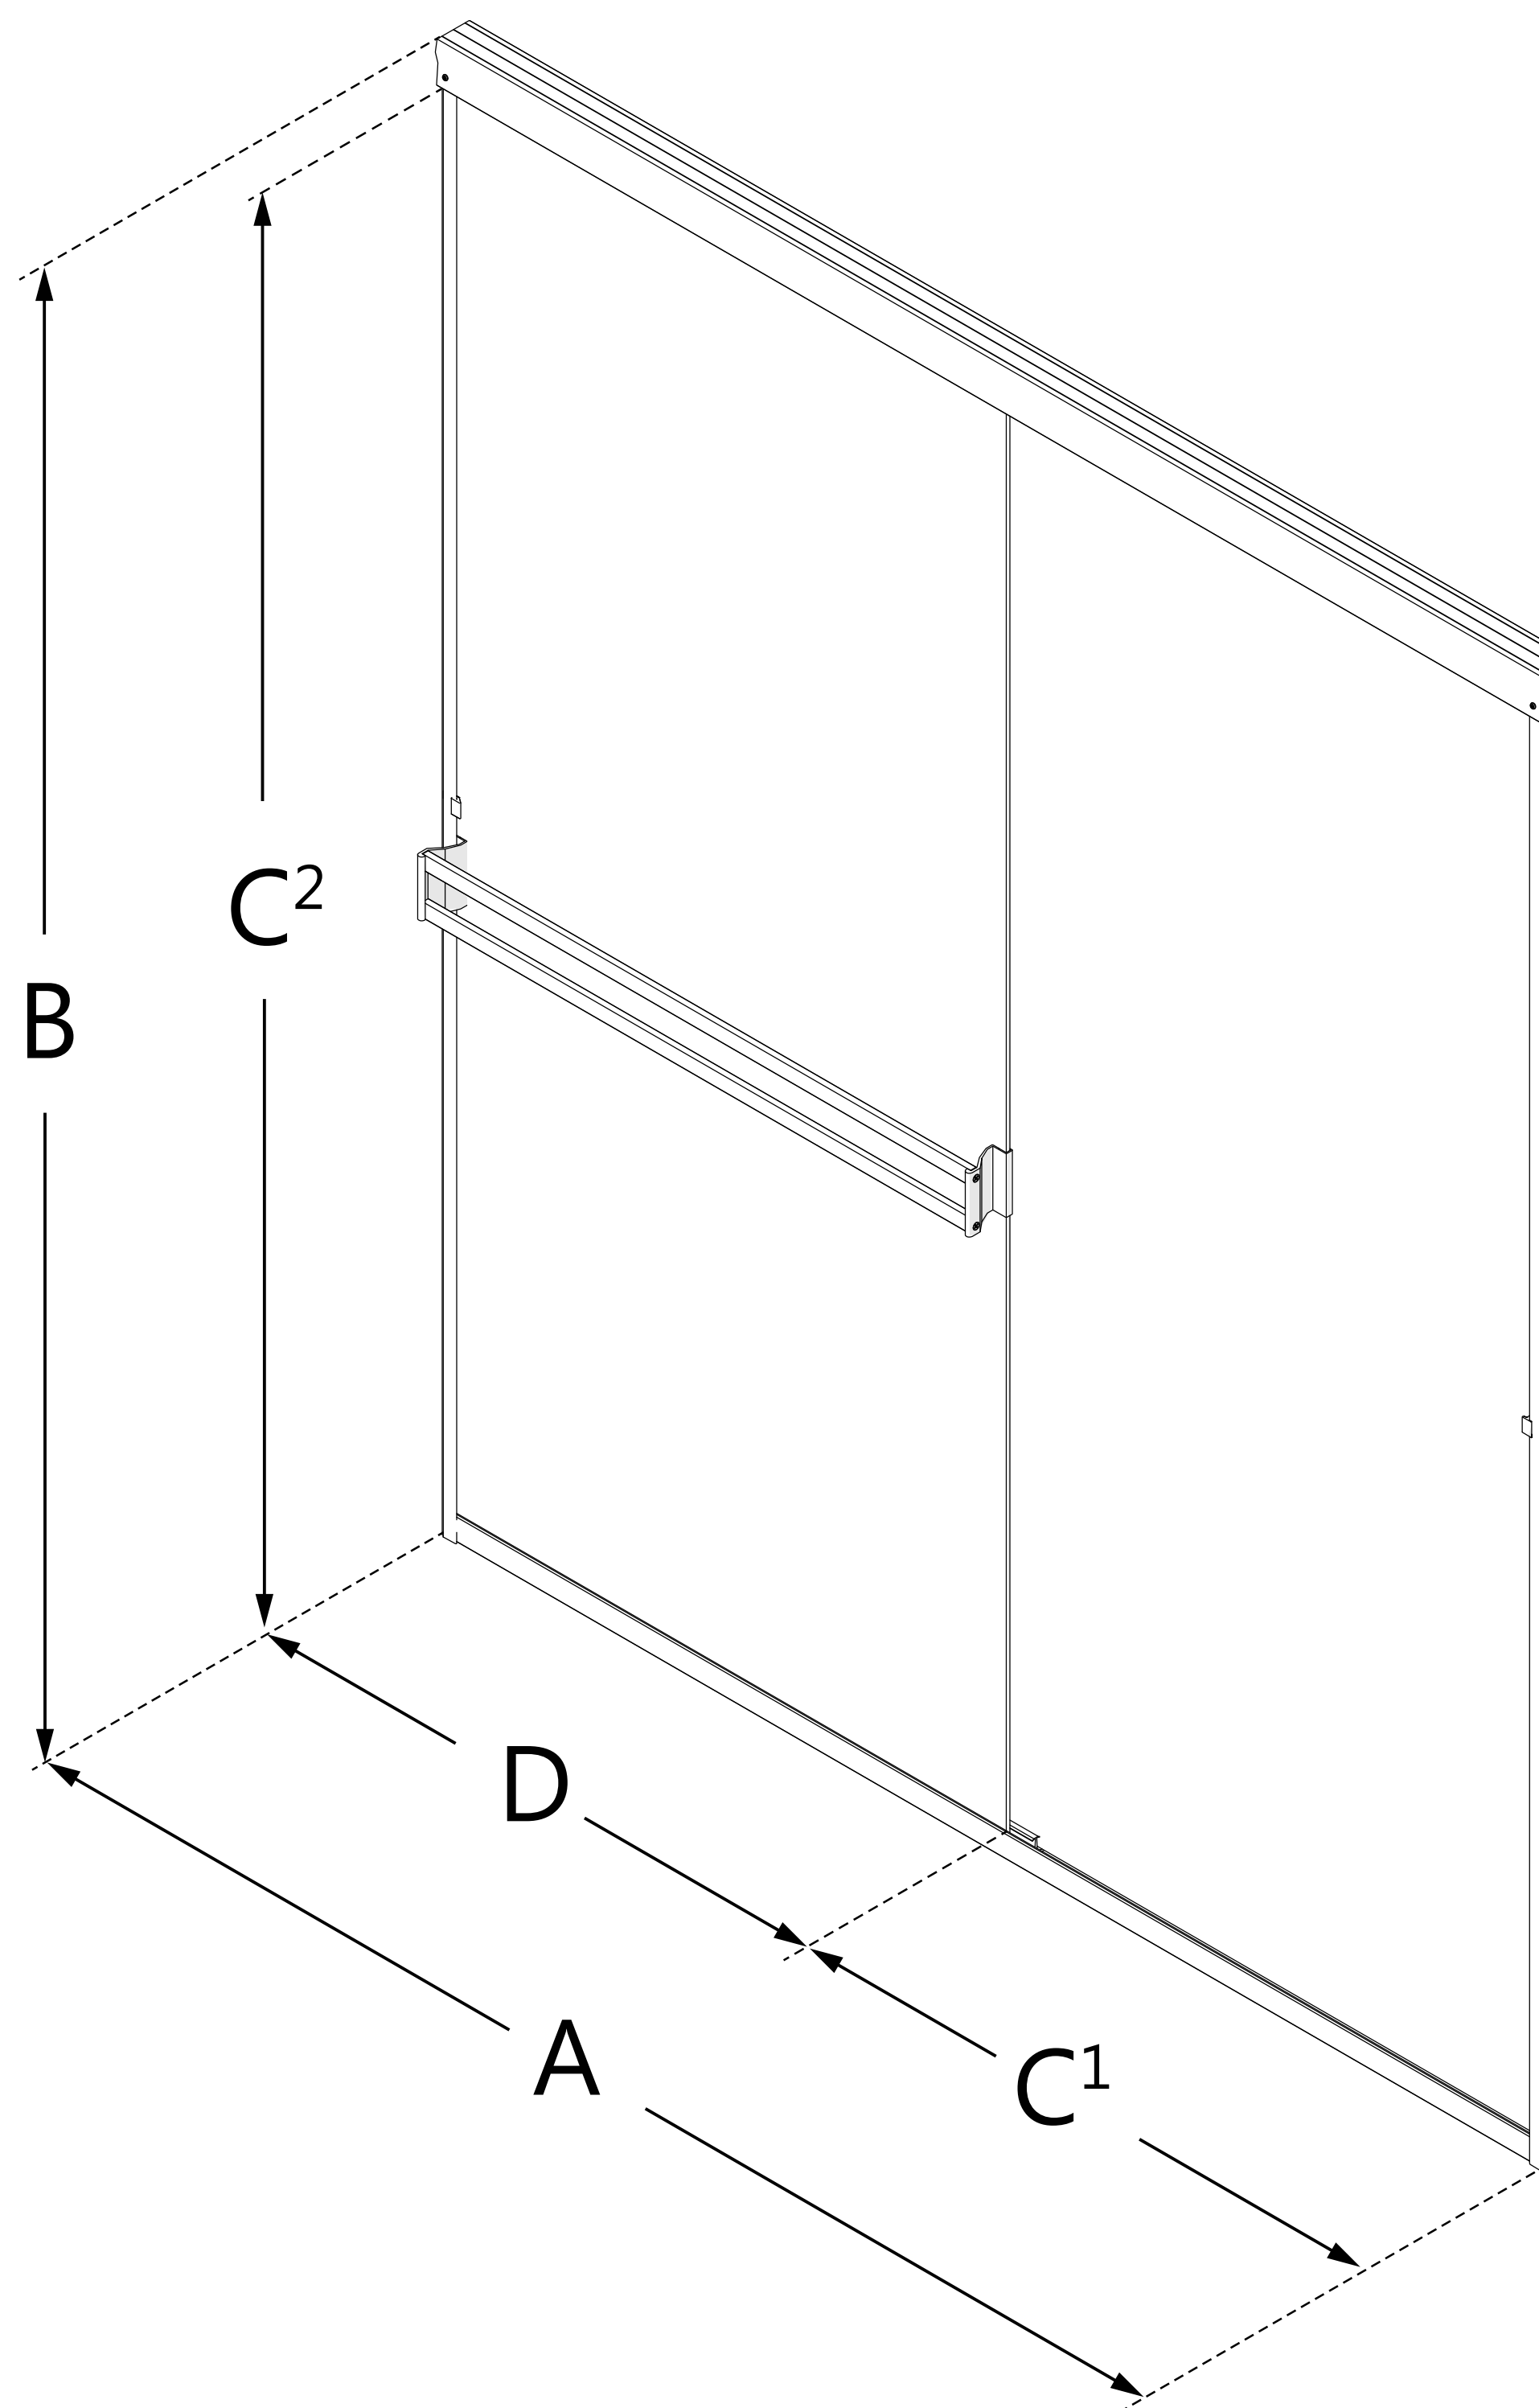

**MODEL NUMBER**  
SDAB60A700

**CONFIGURATION  
DIMENSIONS:**

**A: MODEL WIDTH**

56 - 60 in.

**B: MODEL HEIGHT**

70 3/8 in.

**C1: ACCESS WIDTH**

24 - 28 in.

**C2: ACCESS HEIGHT**

66 3/4 in.

**D: DOOR WIDTH**

30 in.

**CUSTOMIZATION:**

No

**MINIMUM THRESHOLD  
REQUIRED**

1 1/2 in.