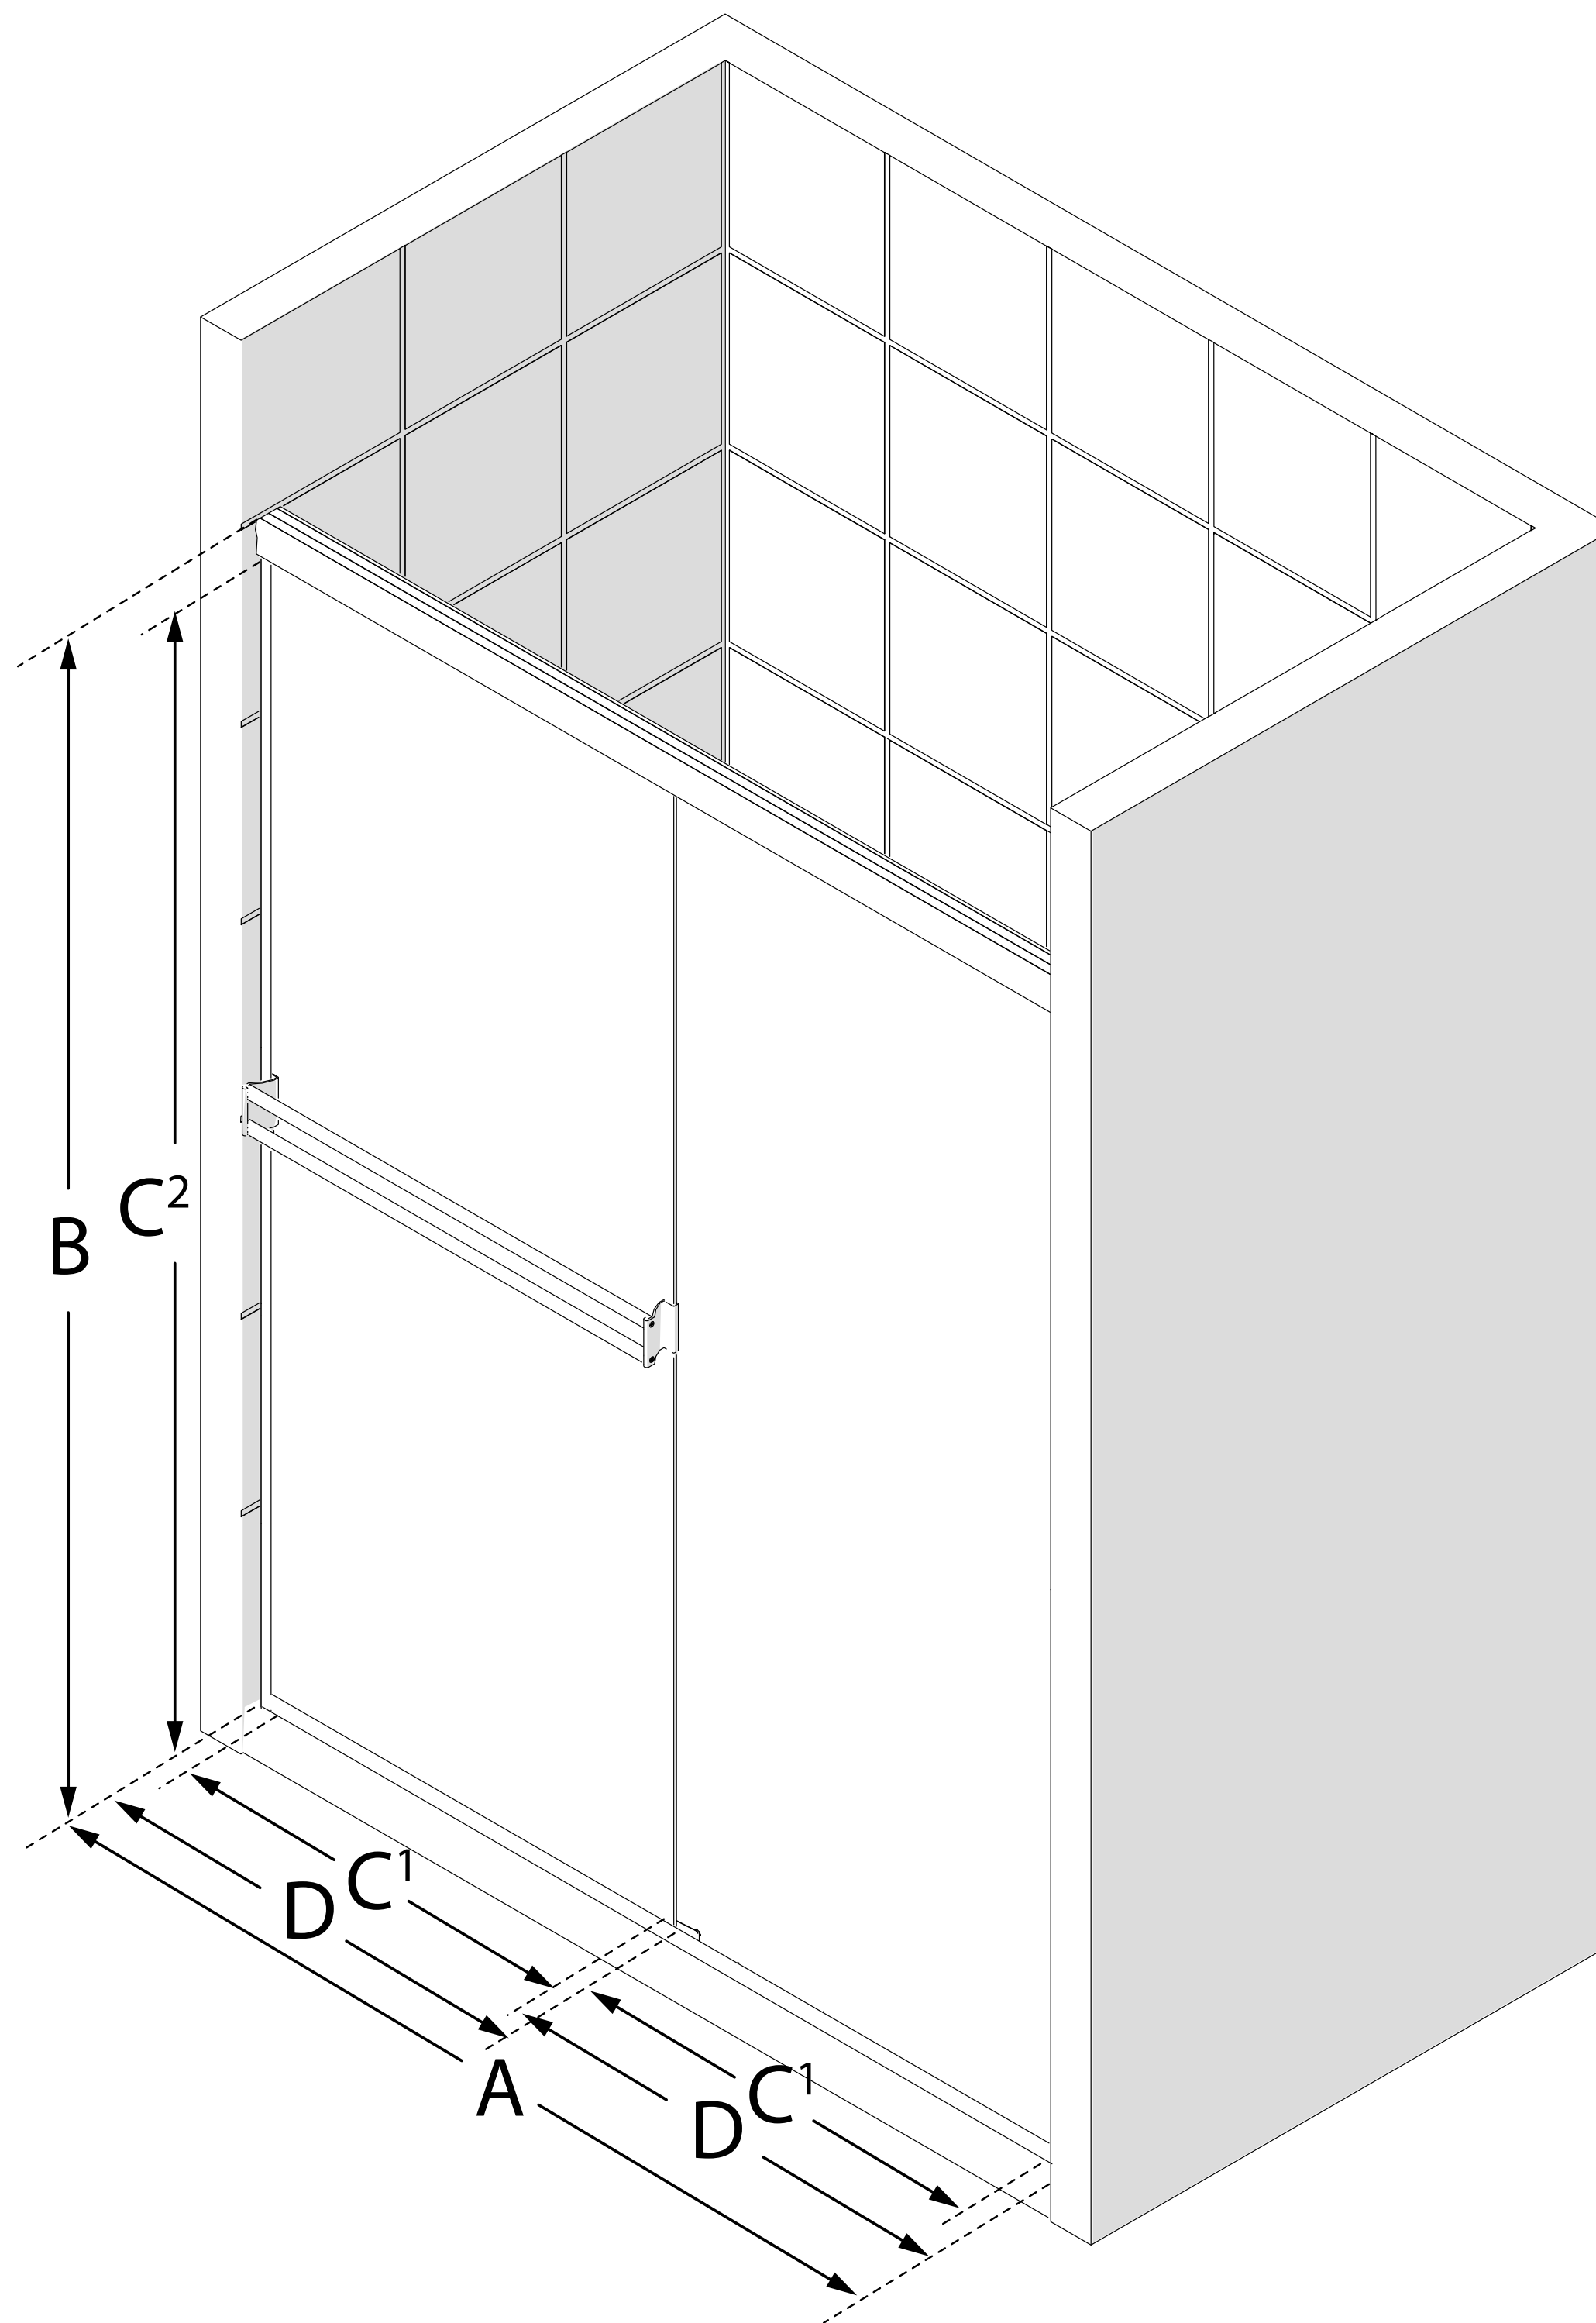

MODEL NUMBER
SDAB60W700

**CONFIGURATION
DIMENSIONS:**

A: MODEL WIDTH

56 - 60 in.

B: MODEL HEIGHT

70 3/8 in.

C1: ACCESS WIDTH

24 - 28 in.

C2: ACCESS HEIGHT

66 3/4 in.

D: DOOR WIDTH

30 in.

**MINIMUM THRESHOLD
REQUIRED**

1 1/2 in.

DRILLING REQUIRED

Optional