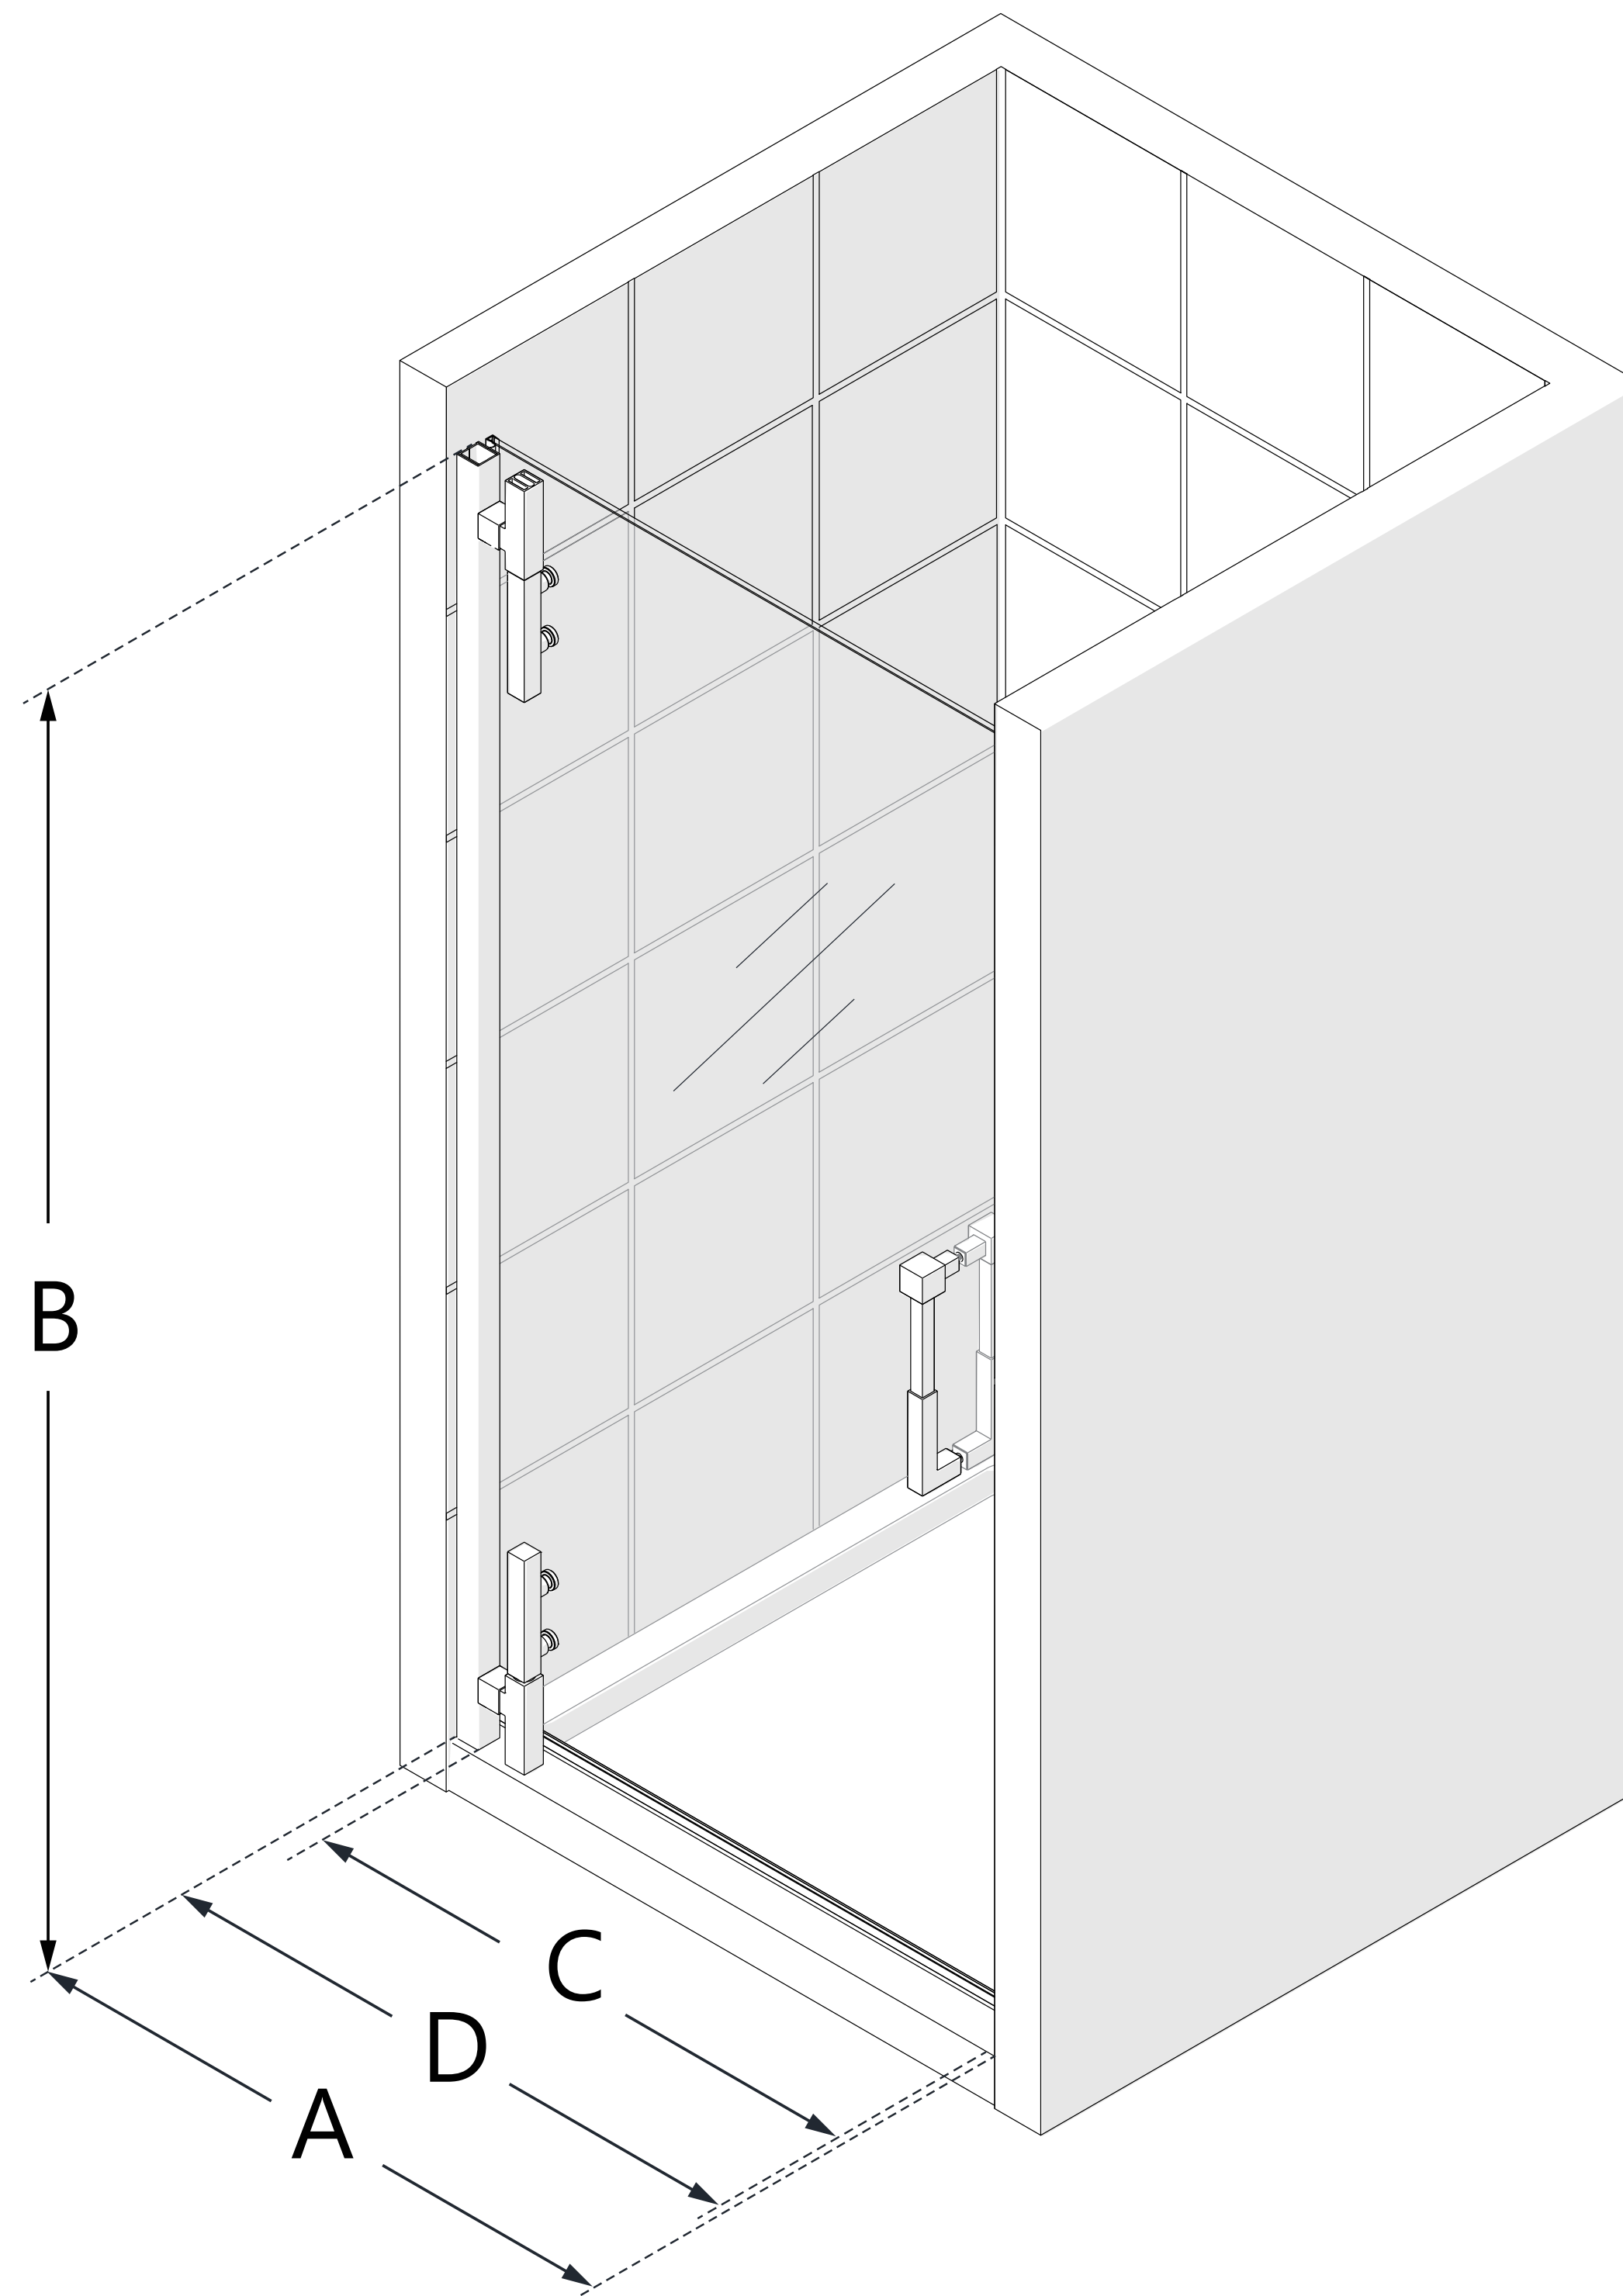

MODEL NUMBER
SDAD27D720

**CONFIGURATION
DIMENSIONS:**

A: MODEL WIDTH

27 1/4 - 28 in.

B: MODEL HEIGHT

72 in.

C: ACCESS WIDTH

21 in.

D: DOOR WIDTH

27 in.

**MINIMUM THRESHOLD
REQUIRED**

2 3/8 in.

DRILLING REQUIRED

Yes