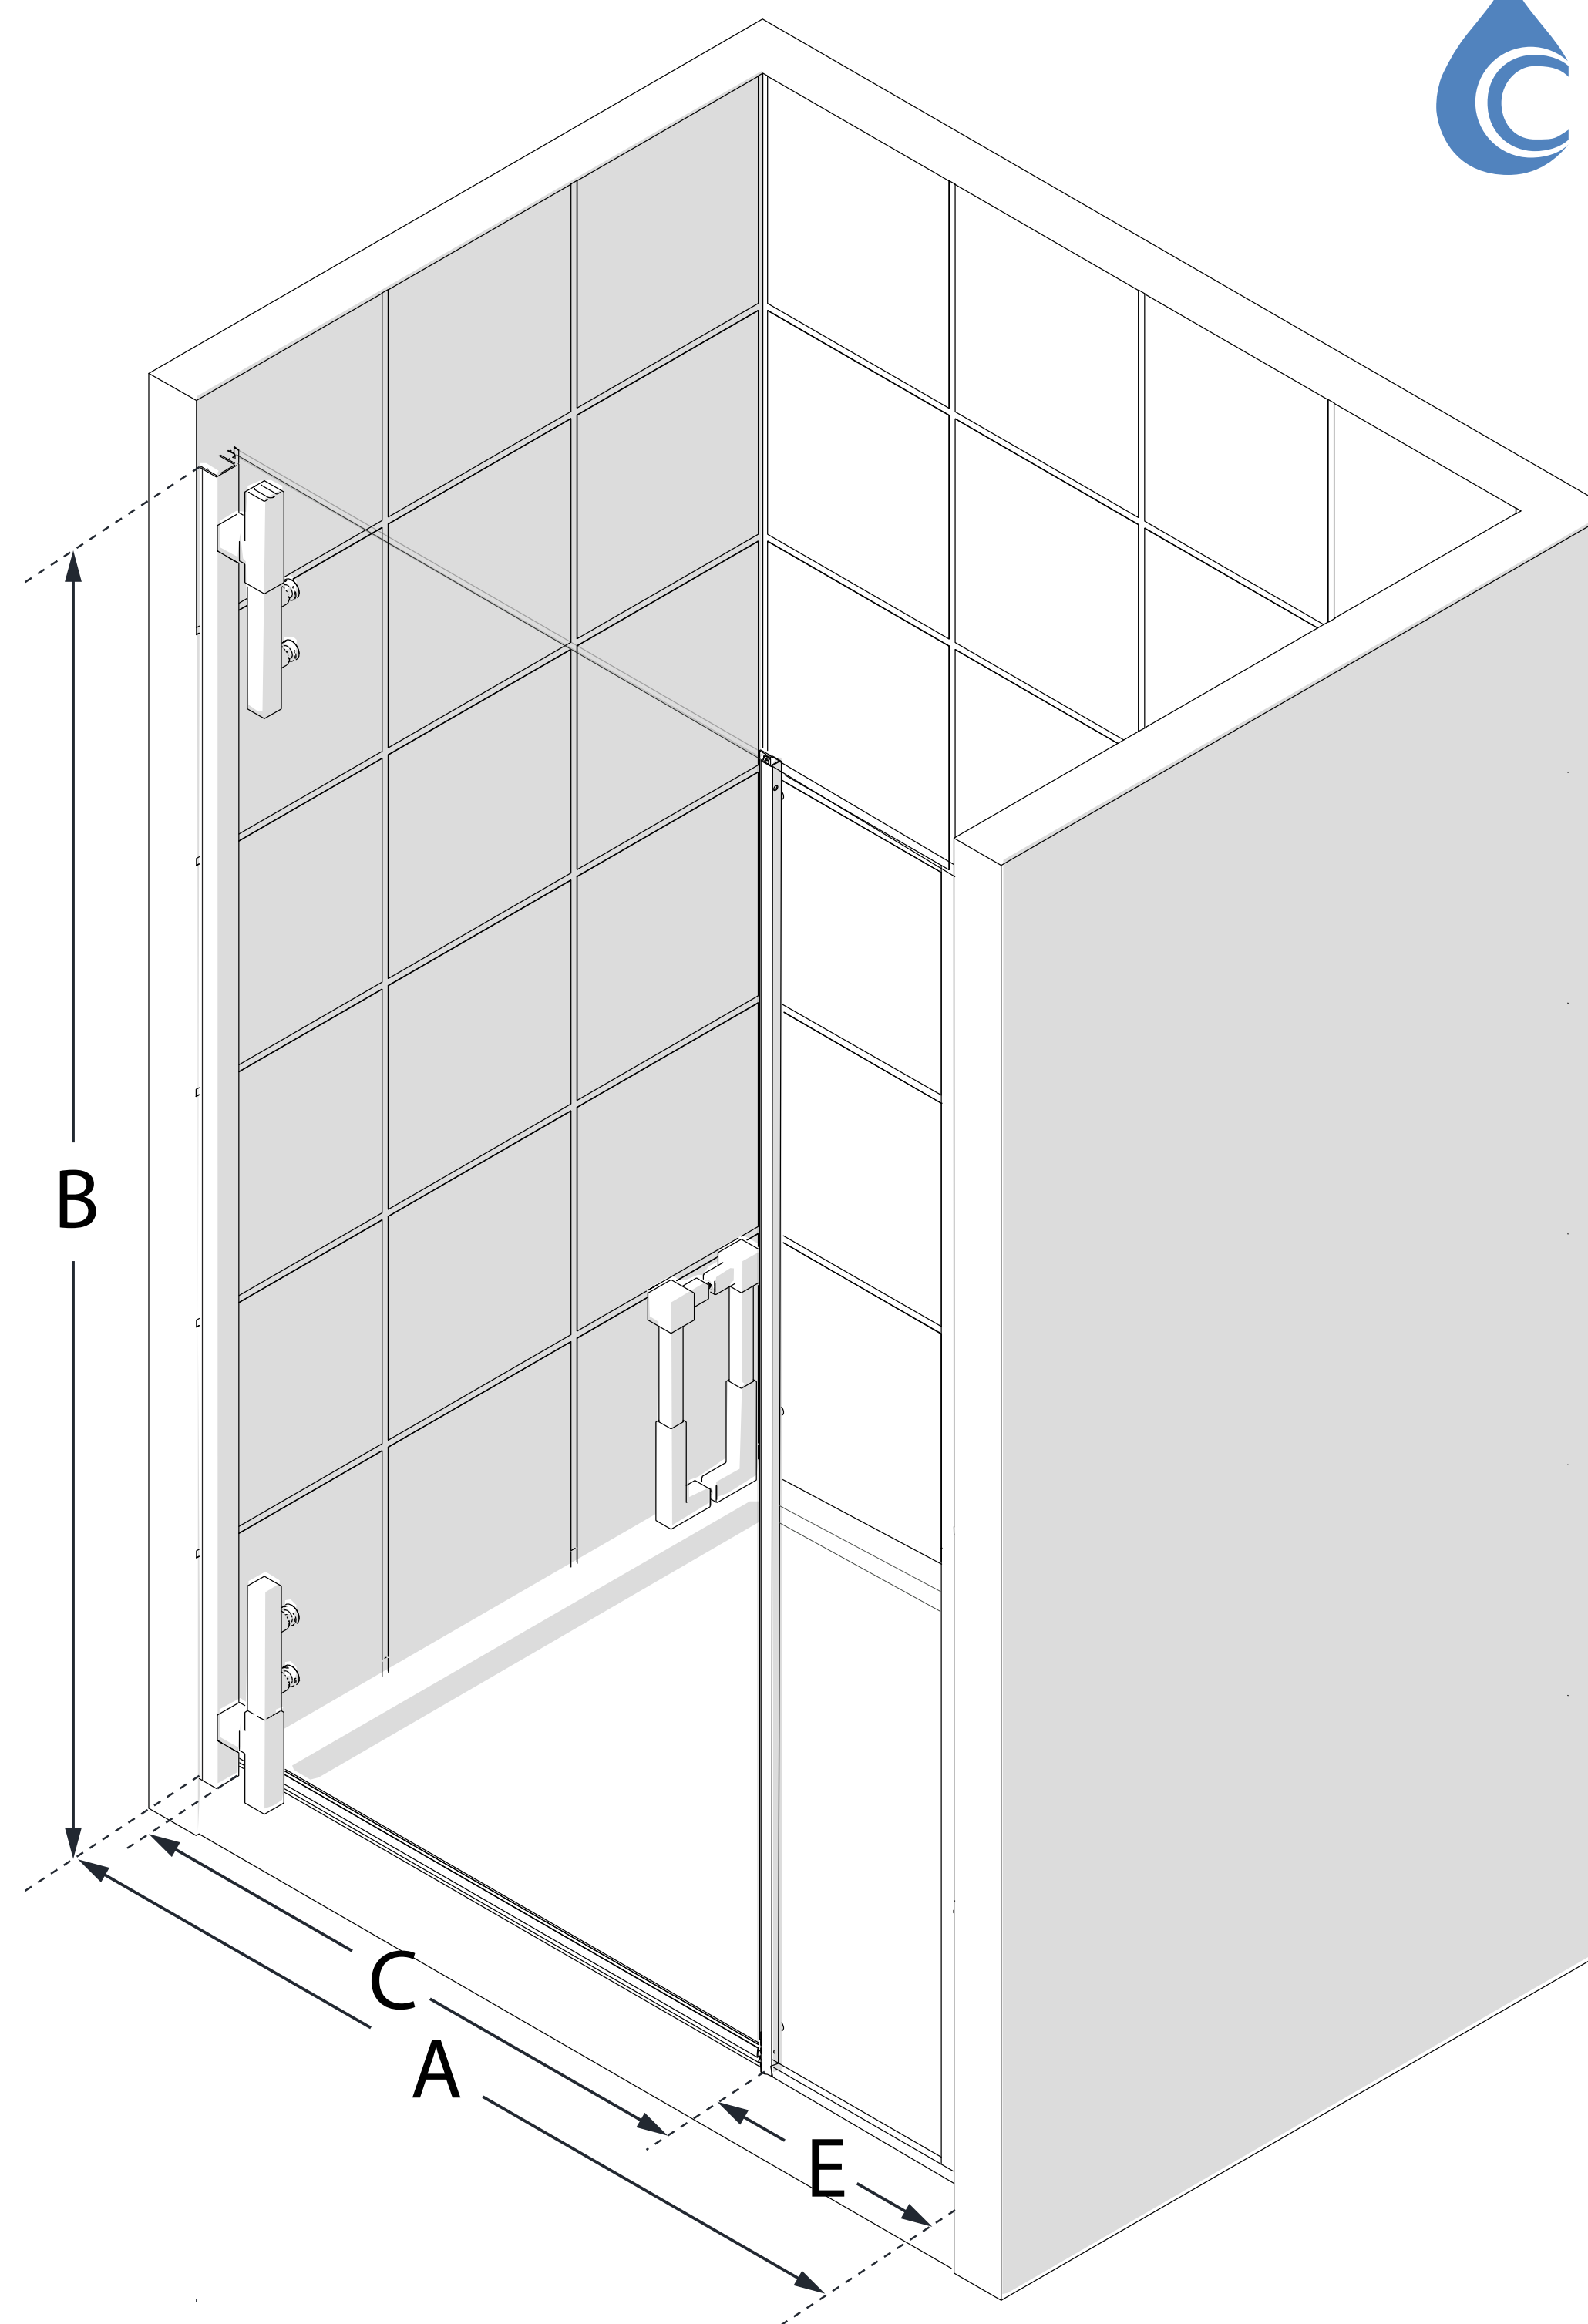

**MODEL NUMBER**  
SDAD34W720

**CONFIGURATION  
DIMENSIONS:**

**A: MODEL WIDTH**

34 - 35 in.

**B: MODEL HEIGHT**

72 in.

**C: DOOR WIDTH**

29 in.

**E: INLINE PANEL WIDTH**

6 in.

**MINIMUM THRESHOLD  
REQUIRED**

2 1/2 in.

**DRILLING REQUIRED**

Yes

**STUDS REQUIRED**

No