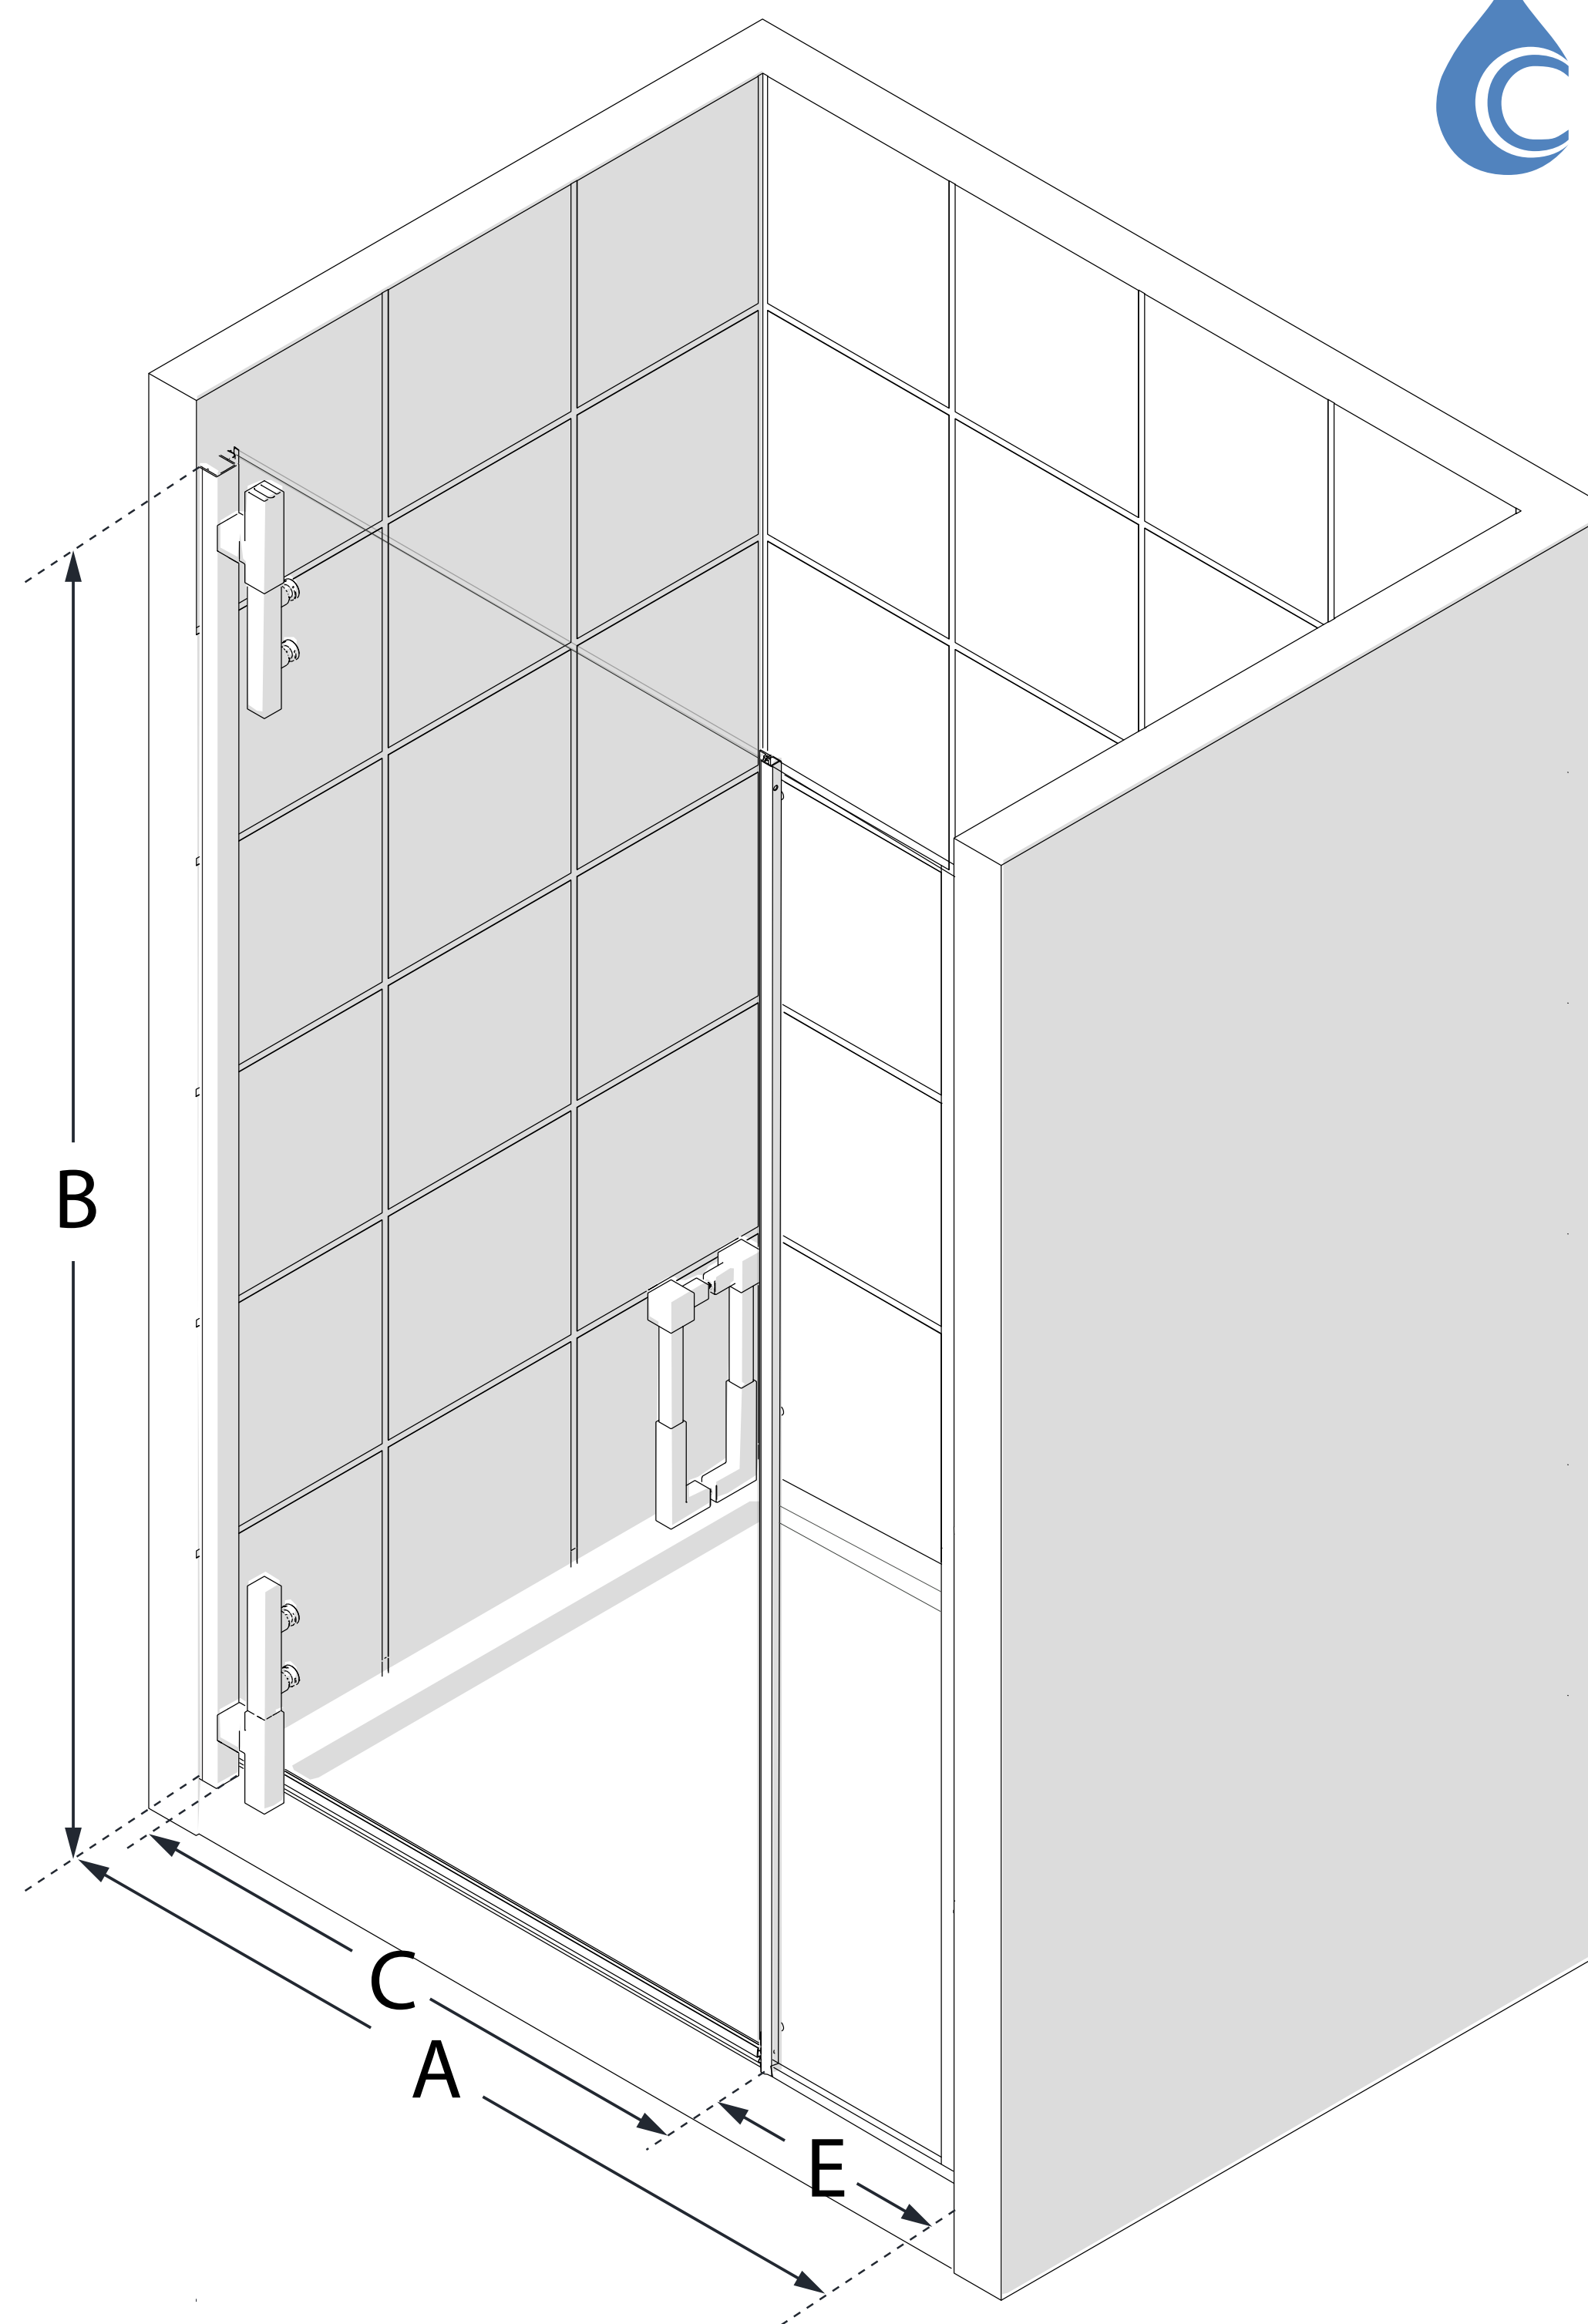

**MODEL NUMBER**  
SDAD465720

**CONFIGURATION  
DIMENSIONS:**

**A: MODEL WIDTH**

46 1/2 - 47 1/2 in.

**B: MODEL HEIGHT**

72 in.

**C: DOOR WIDTH**

33 in.

**E: INLINE PANEL WIDTH**

14.5 in.

**MINIMUM THRESHOLD  
REQUIRED**

2 1/2 in.

**DRILLING REQUIRED**

Yes

**STUDS REQUIRED**

No