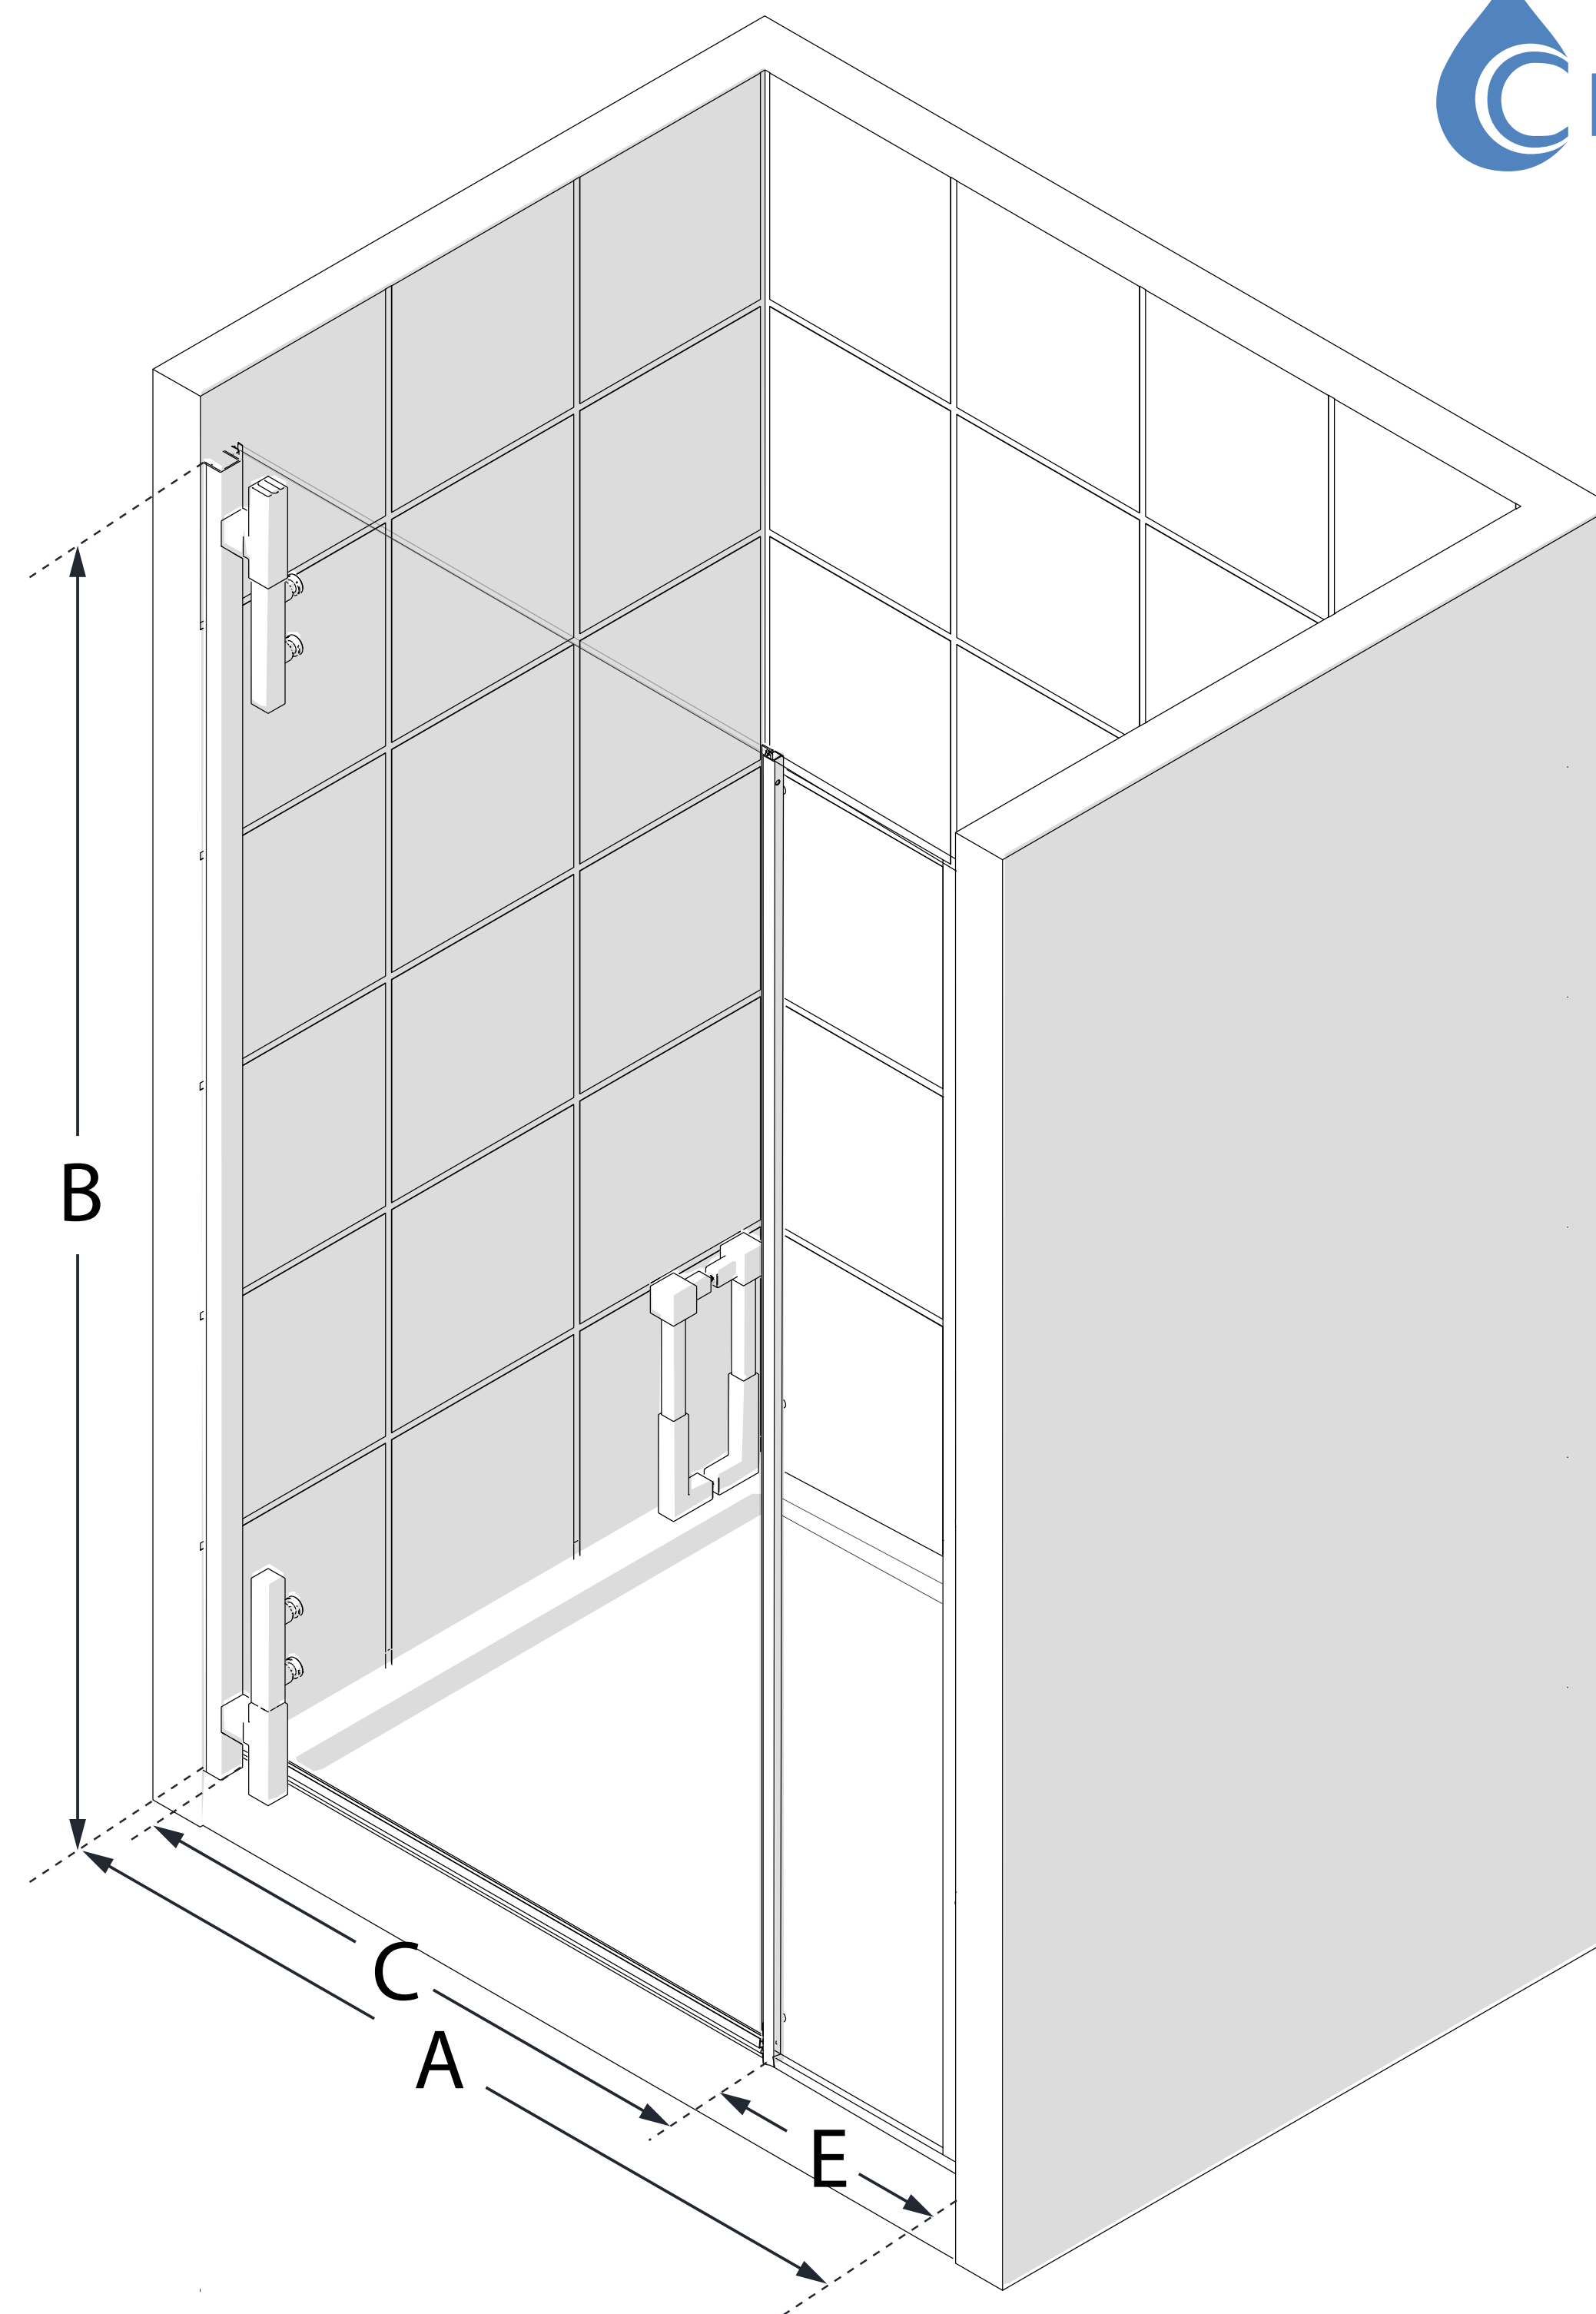

**MODEL NUMBER**  
SDAD46W720

**CONFIGURATION  
DIMENSIONS:**

- A: MODEL WIDTH**  
46 - 47 in.
- B: MODEL HEIGHT**  
72 in.
- C: DOOR WIDTH**  
33 in.
- E: INLINE PANEL WIDTH**  
14 in.

**MINIMUM THRESHOLD  
REQUIRED**

2 1/2 in.

**DRILLING REQUIRED**

Yes

**STUDS REQUIRED**

No