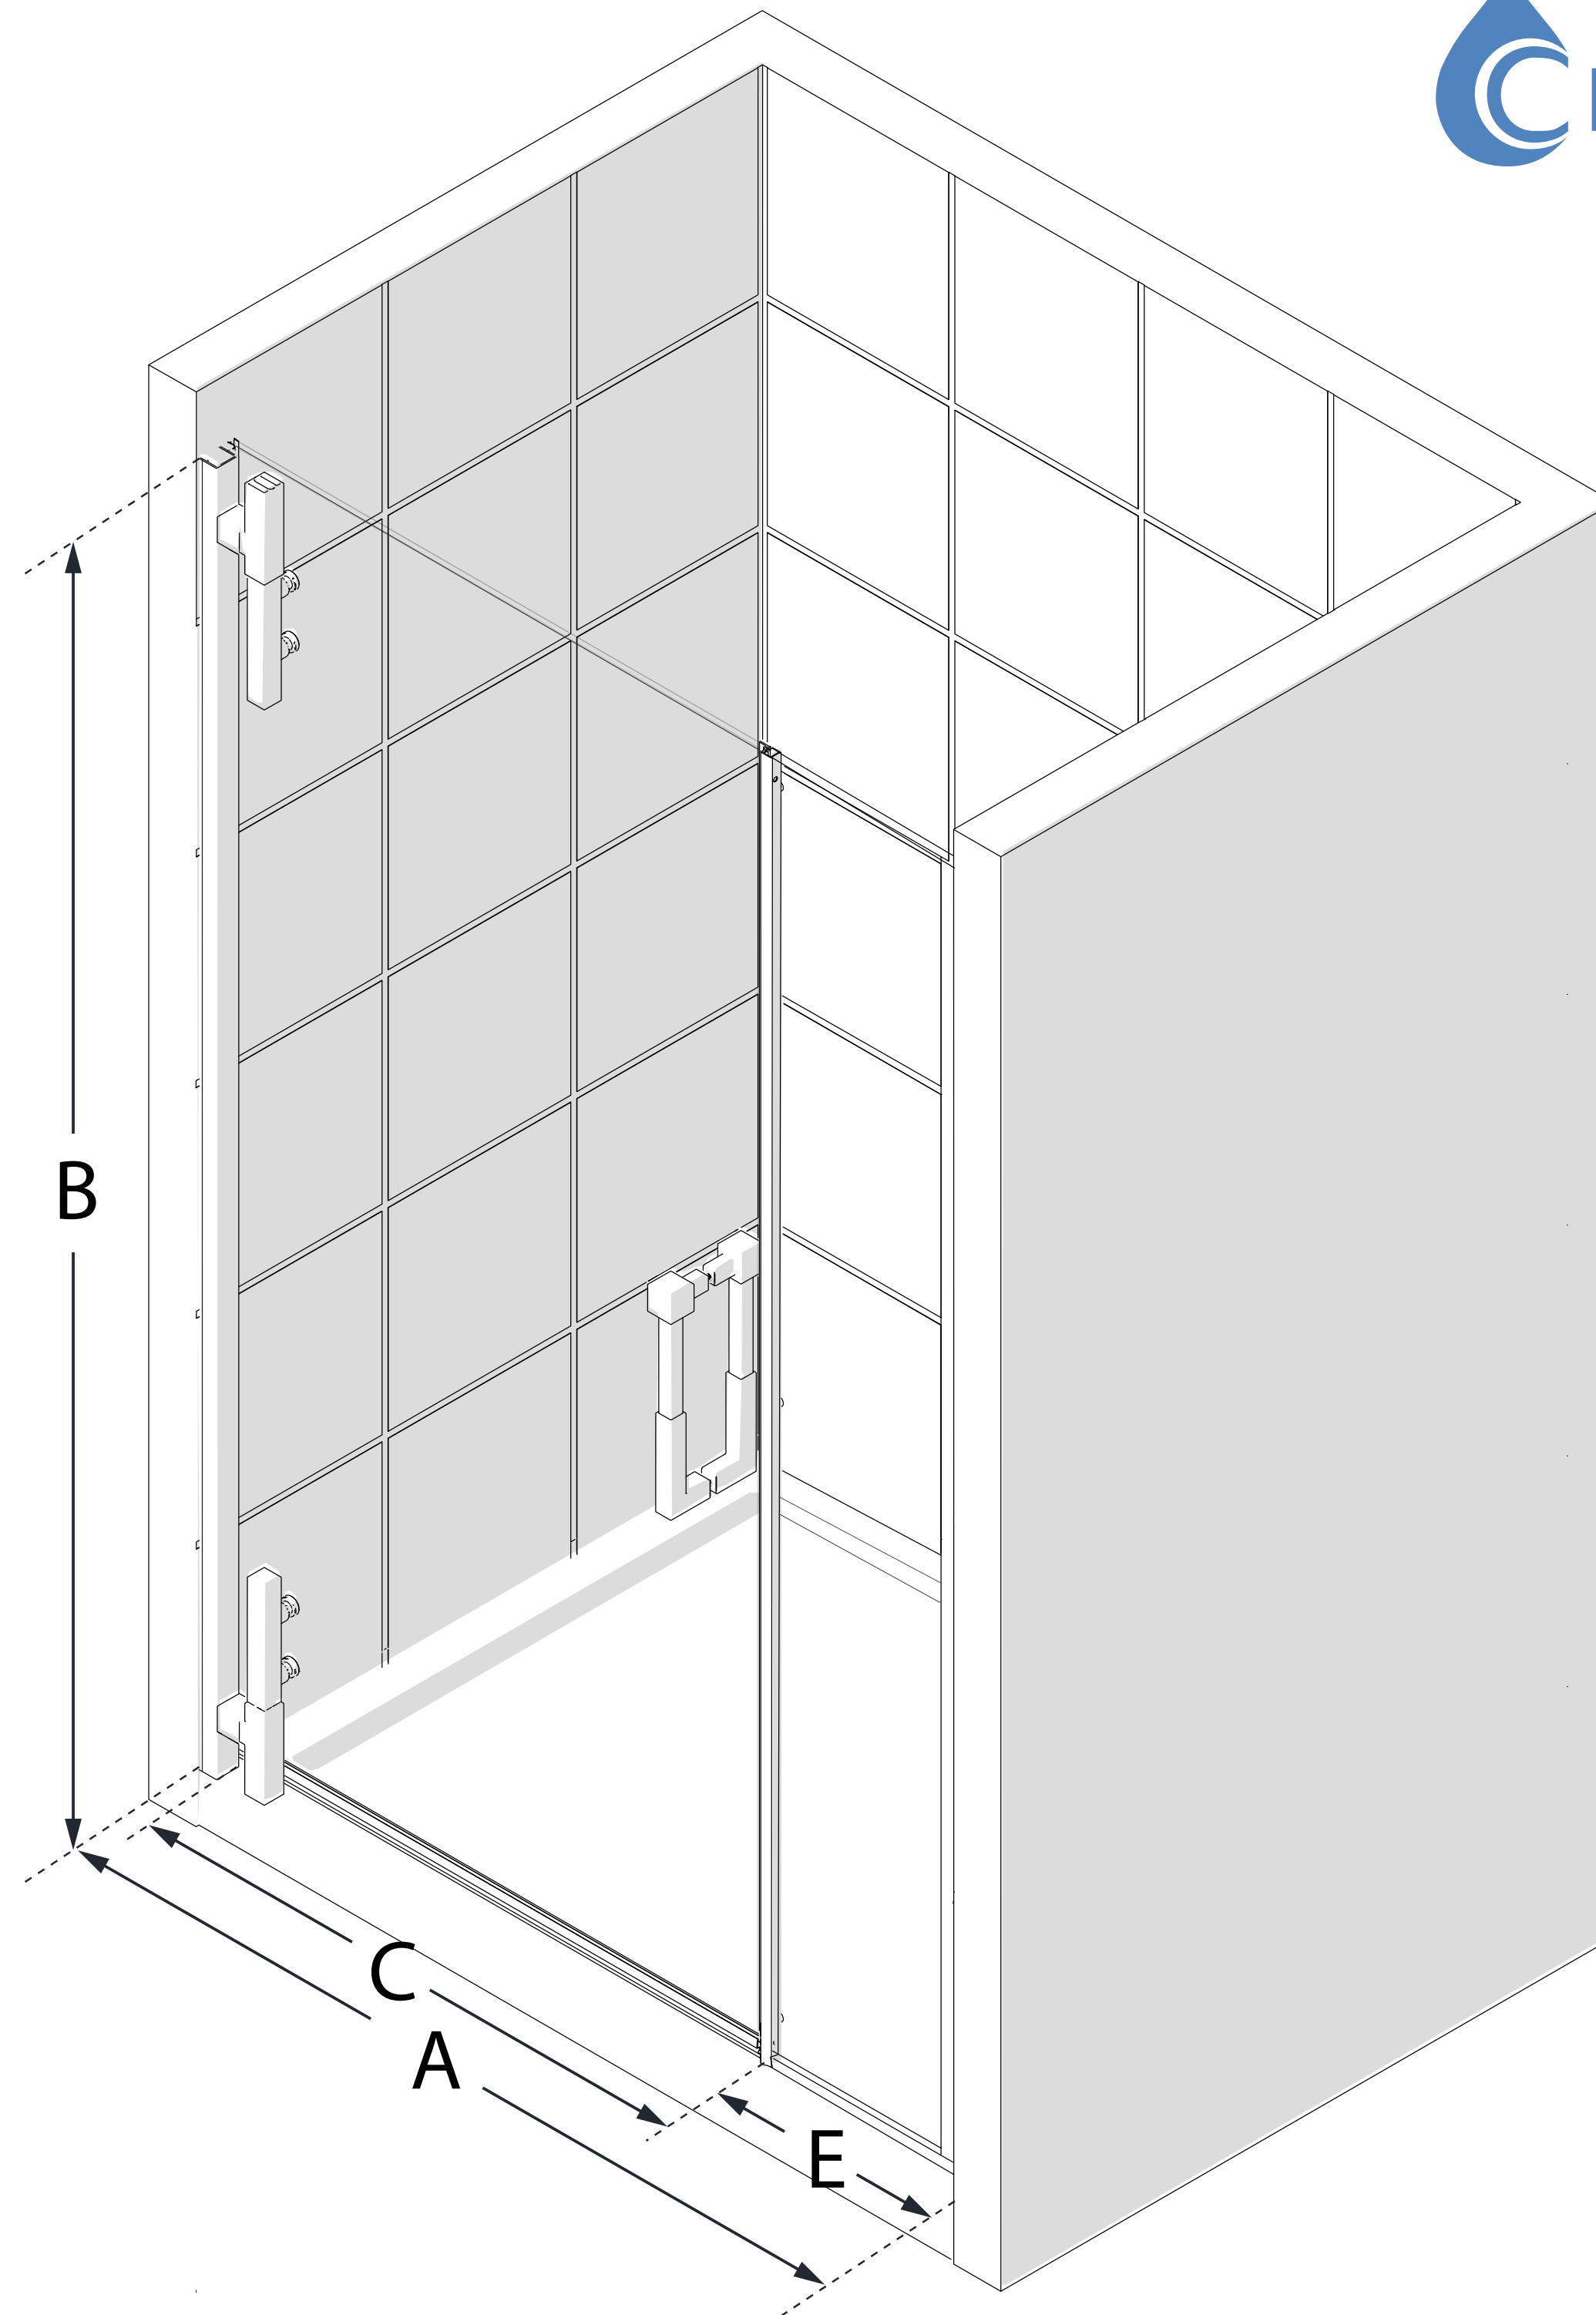

MODEL NUMBER
SDAD48W721

**CONFIGURATION
DIMENSIONS:**

- A: MODEL WIDTH**
48 - 49 in.
- B: MODEL HEIGHT**
72 in.
- C: DOOR WIDTH**
35 in.
- E: INLINE PANEL WIDTH**
14 in.

**MINIMUM THRESHOLD
REQUIRED**

2 1/2 in.