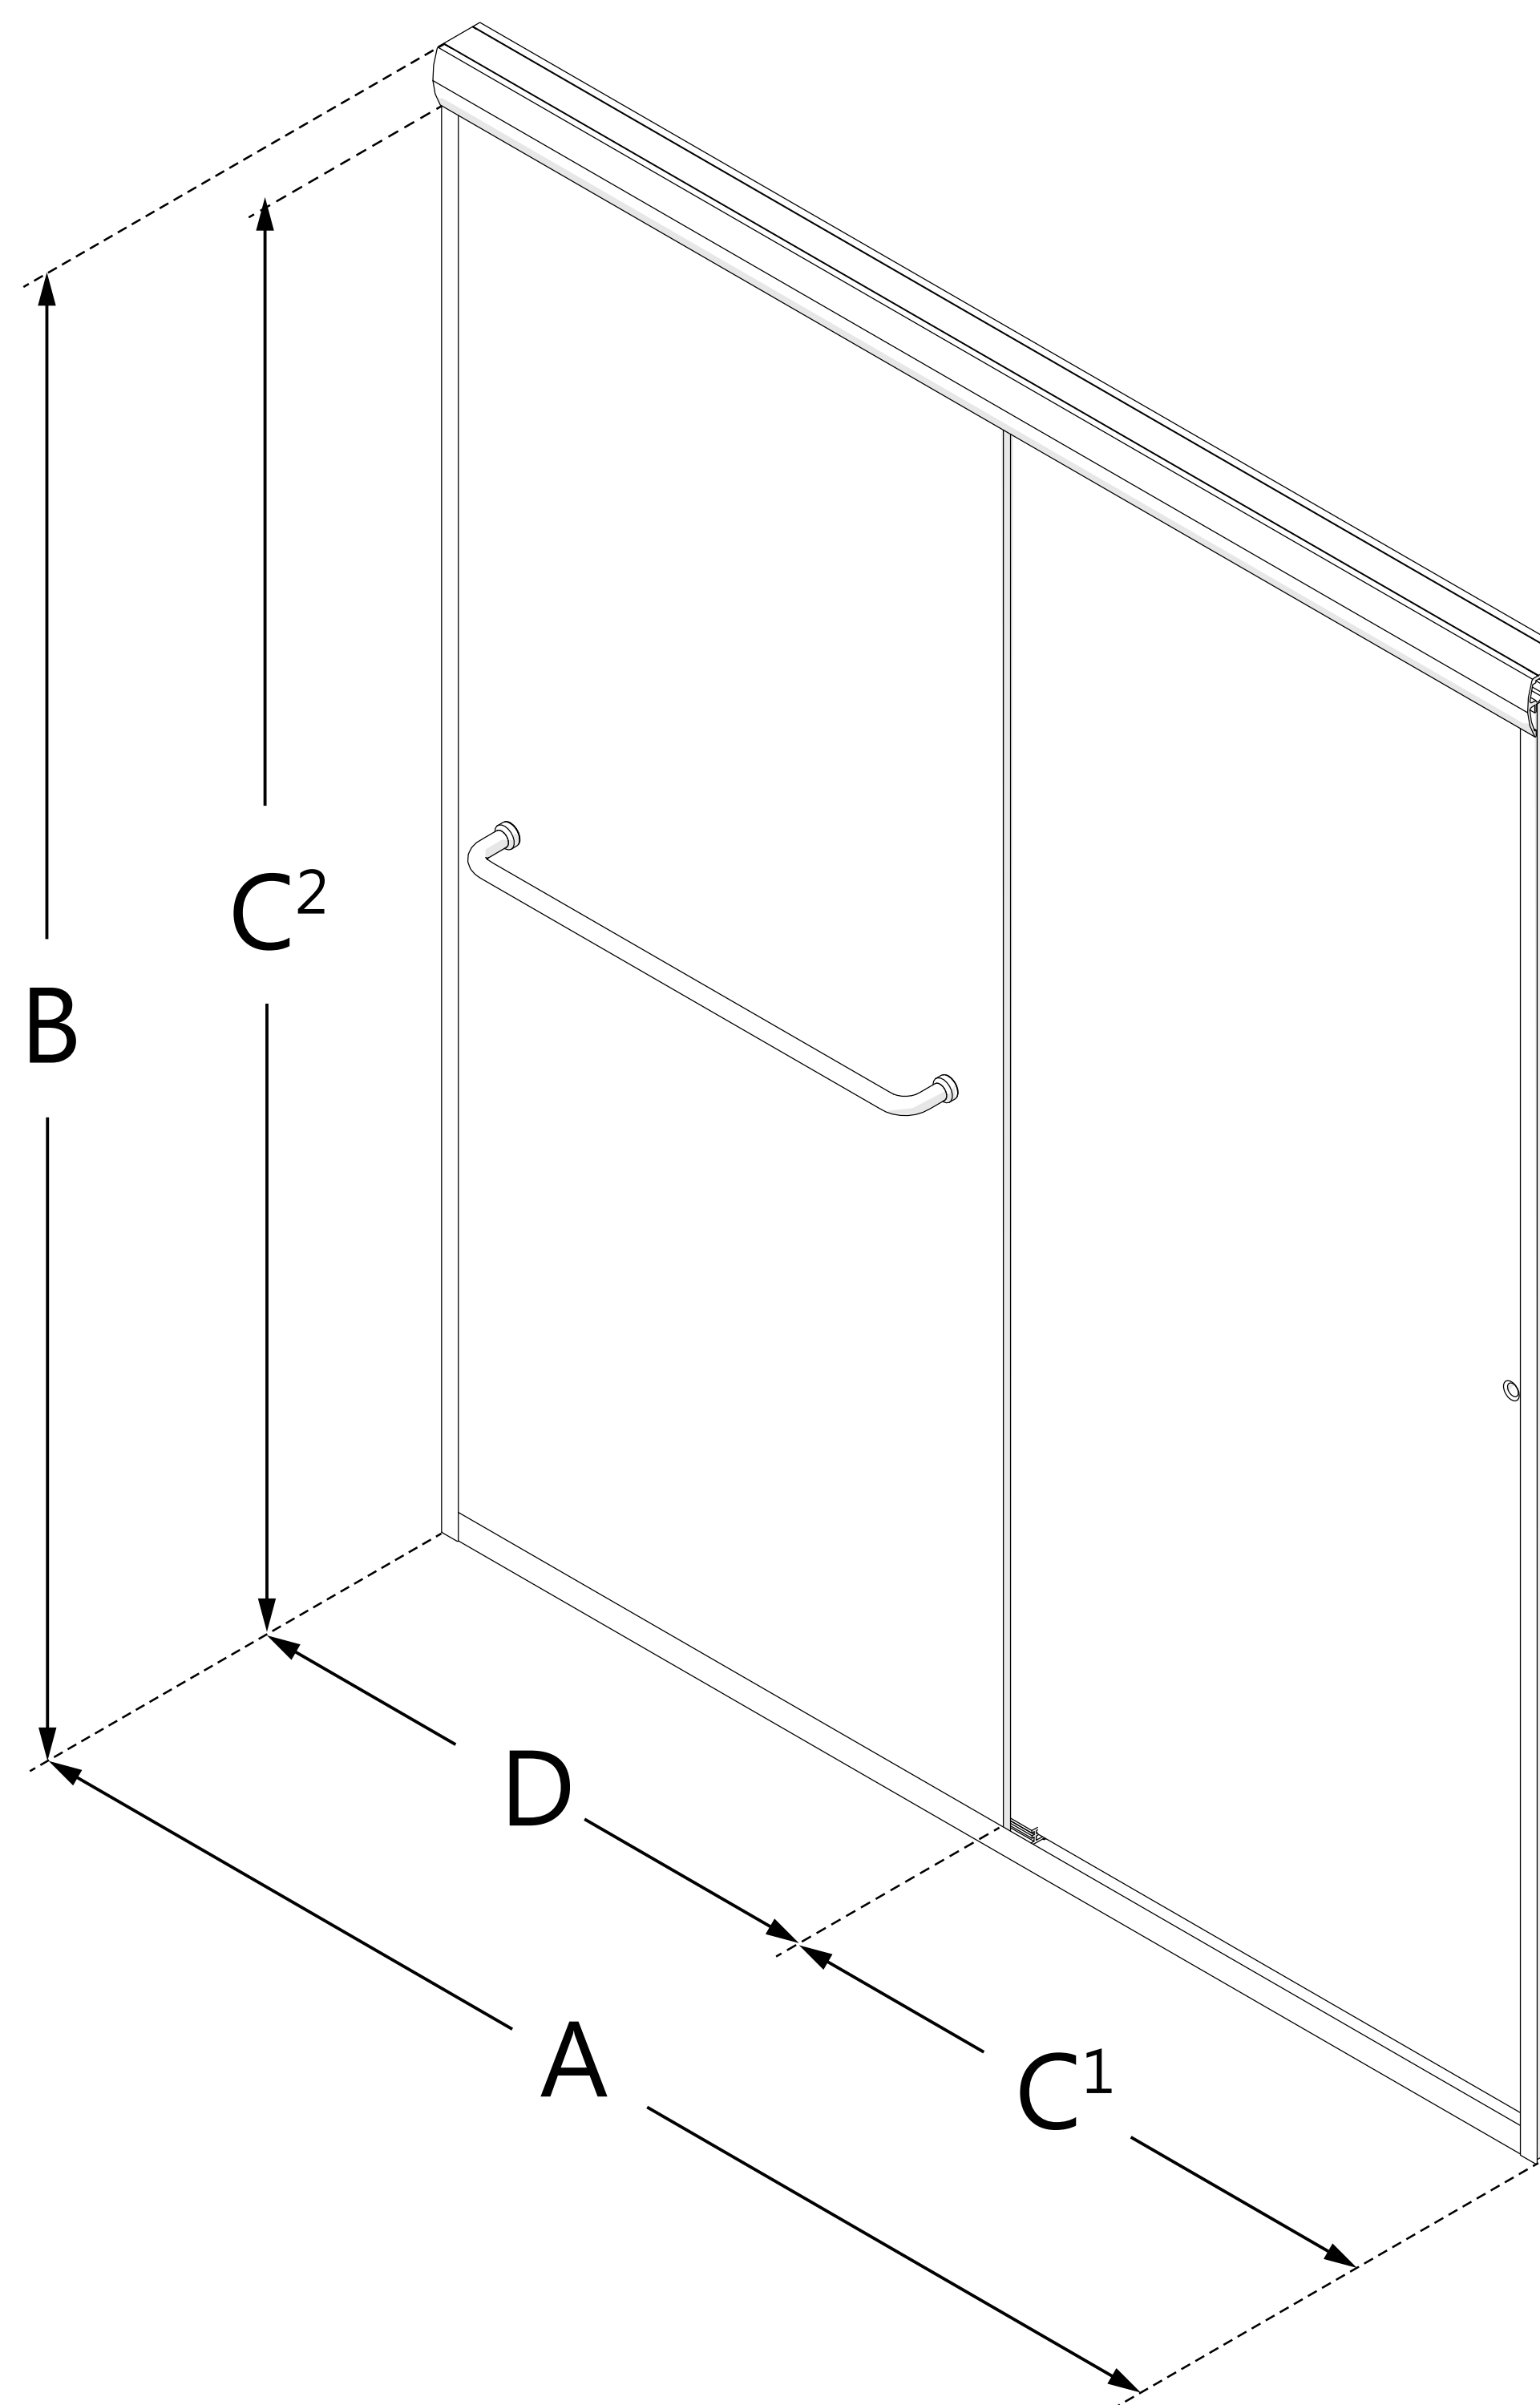

**MODEL NUMBER**  
SDAH60W700

**CONFIGURATION  
DIMENSIONS:**

**A: MODEL WIDTH**

56 - 60 in.

**B: MODEL HEIGHT**

70 1/2 in.

**C1: ACCESS WIDTH**

24 - 28 in.

**C2: ACCESS HEIGHT**

66 1/4 in.

**D: DOOR WIDTH**

30 in.

**MINIMUM THRESHOLD  
REQUIRED**

2 in.

**DRILLING REQUIRED**

Optional