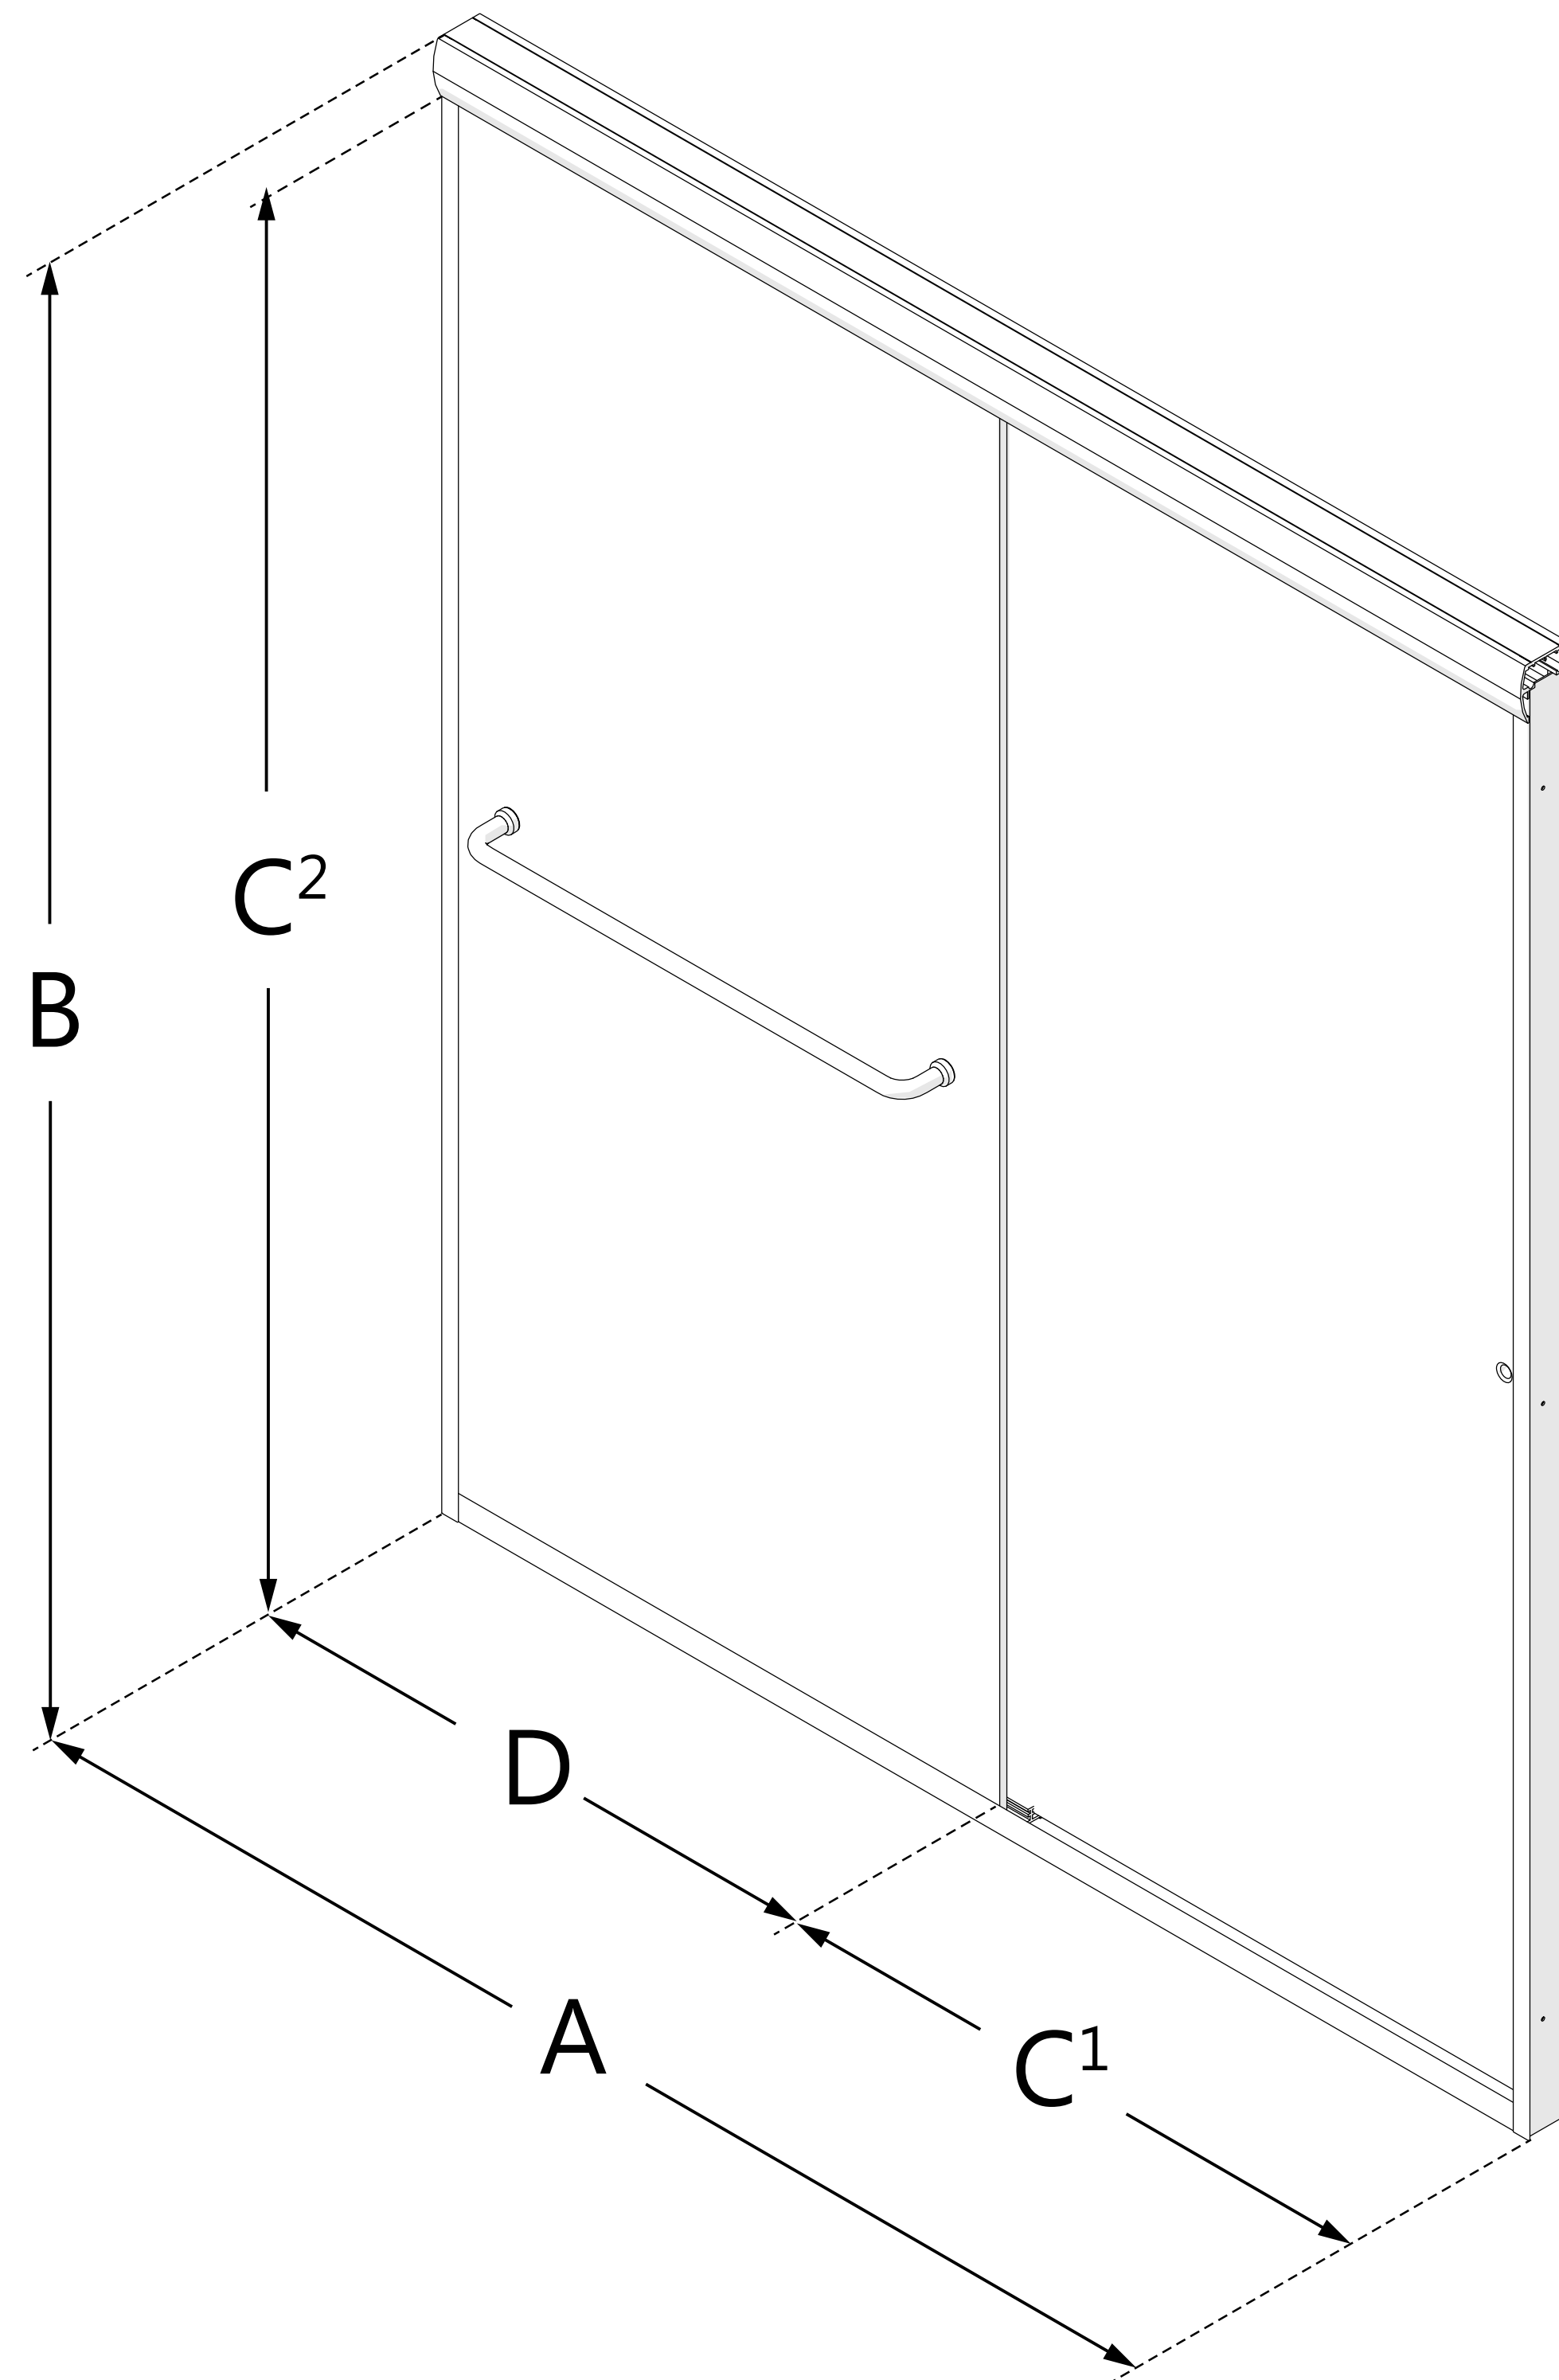

**MODEL NUMBER**  
SDAH60W760

**CONFIGURATION  
DIMENSIONS:**

**A: MODEL WIDTH**

56 - 60 in.

**B: MODEL HEIGHT**

76 1/2 in.

**C1: ACCESS WIDTH**

24 - 28 in.

**C2: ACCESS HEIGHT**

72 1/4 in.

**D: DOOR WIDTH**

30 in.

**MINIMUM THRESHOLD  
REQUIRED**

2 in.

**DRILLING REQUIRED**

Optional