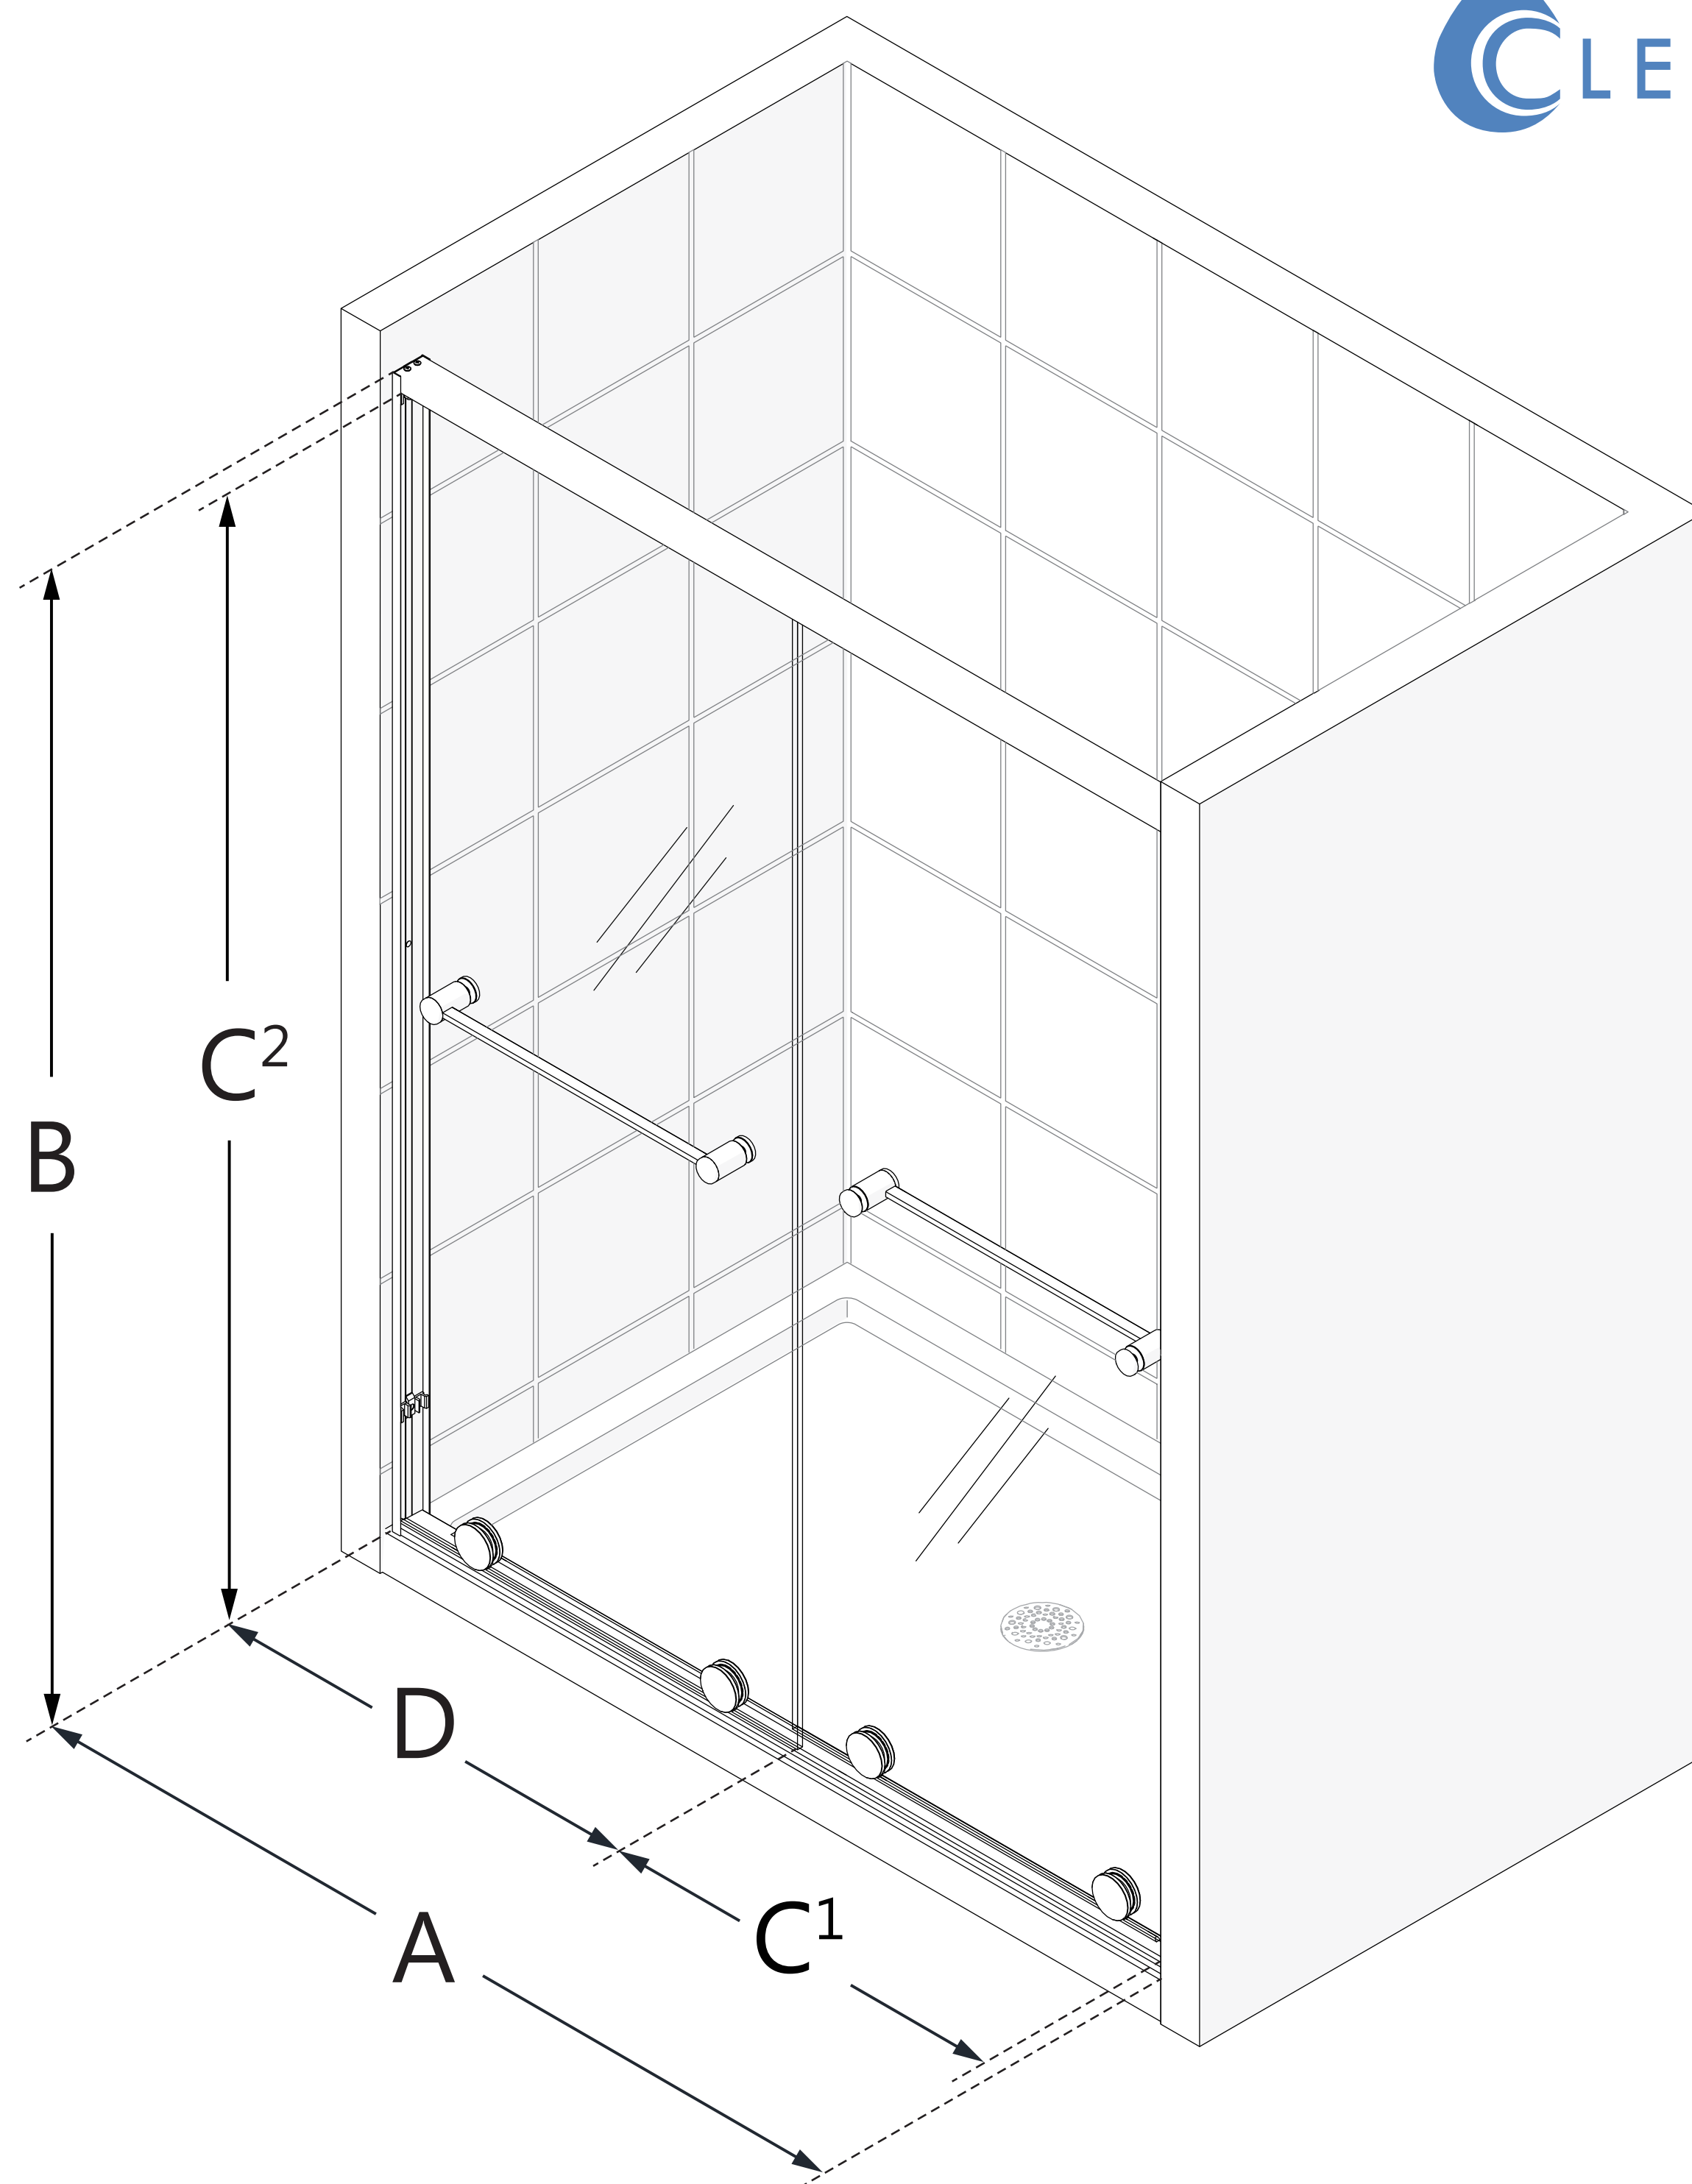

MODEL NUMBER
SDHA60W760

**CONFIGURATION
DIMENSIONS:**

A: MODEL WIDTH

56-60 in.

B: MODEL HEIGHT

76 in.

C1: ACCESS WIDTH

26 3/4 - 28 3/4 in.

C2: ACCESS HEIGHT

74 3/4 in.

D: DOOR WIDTH

30 1/2 in.

CUSTOMIZATION

Yes

MATCHING SHOWER BASE

Any 60 in. Single Threshold
DreamLine Shower Base

BASE OPTIONS

White, Biscuit (-22), Black (-88)

BASE DRAIN LOCATION

Center

**MINIMUM THRESHOLD
REQUIRED**

2 3/8 in.

DRILLING REQUIRED

Yes