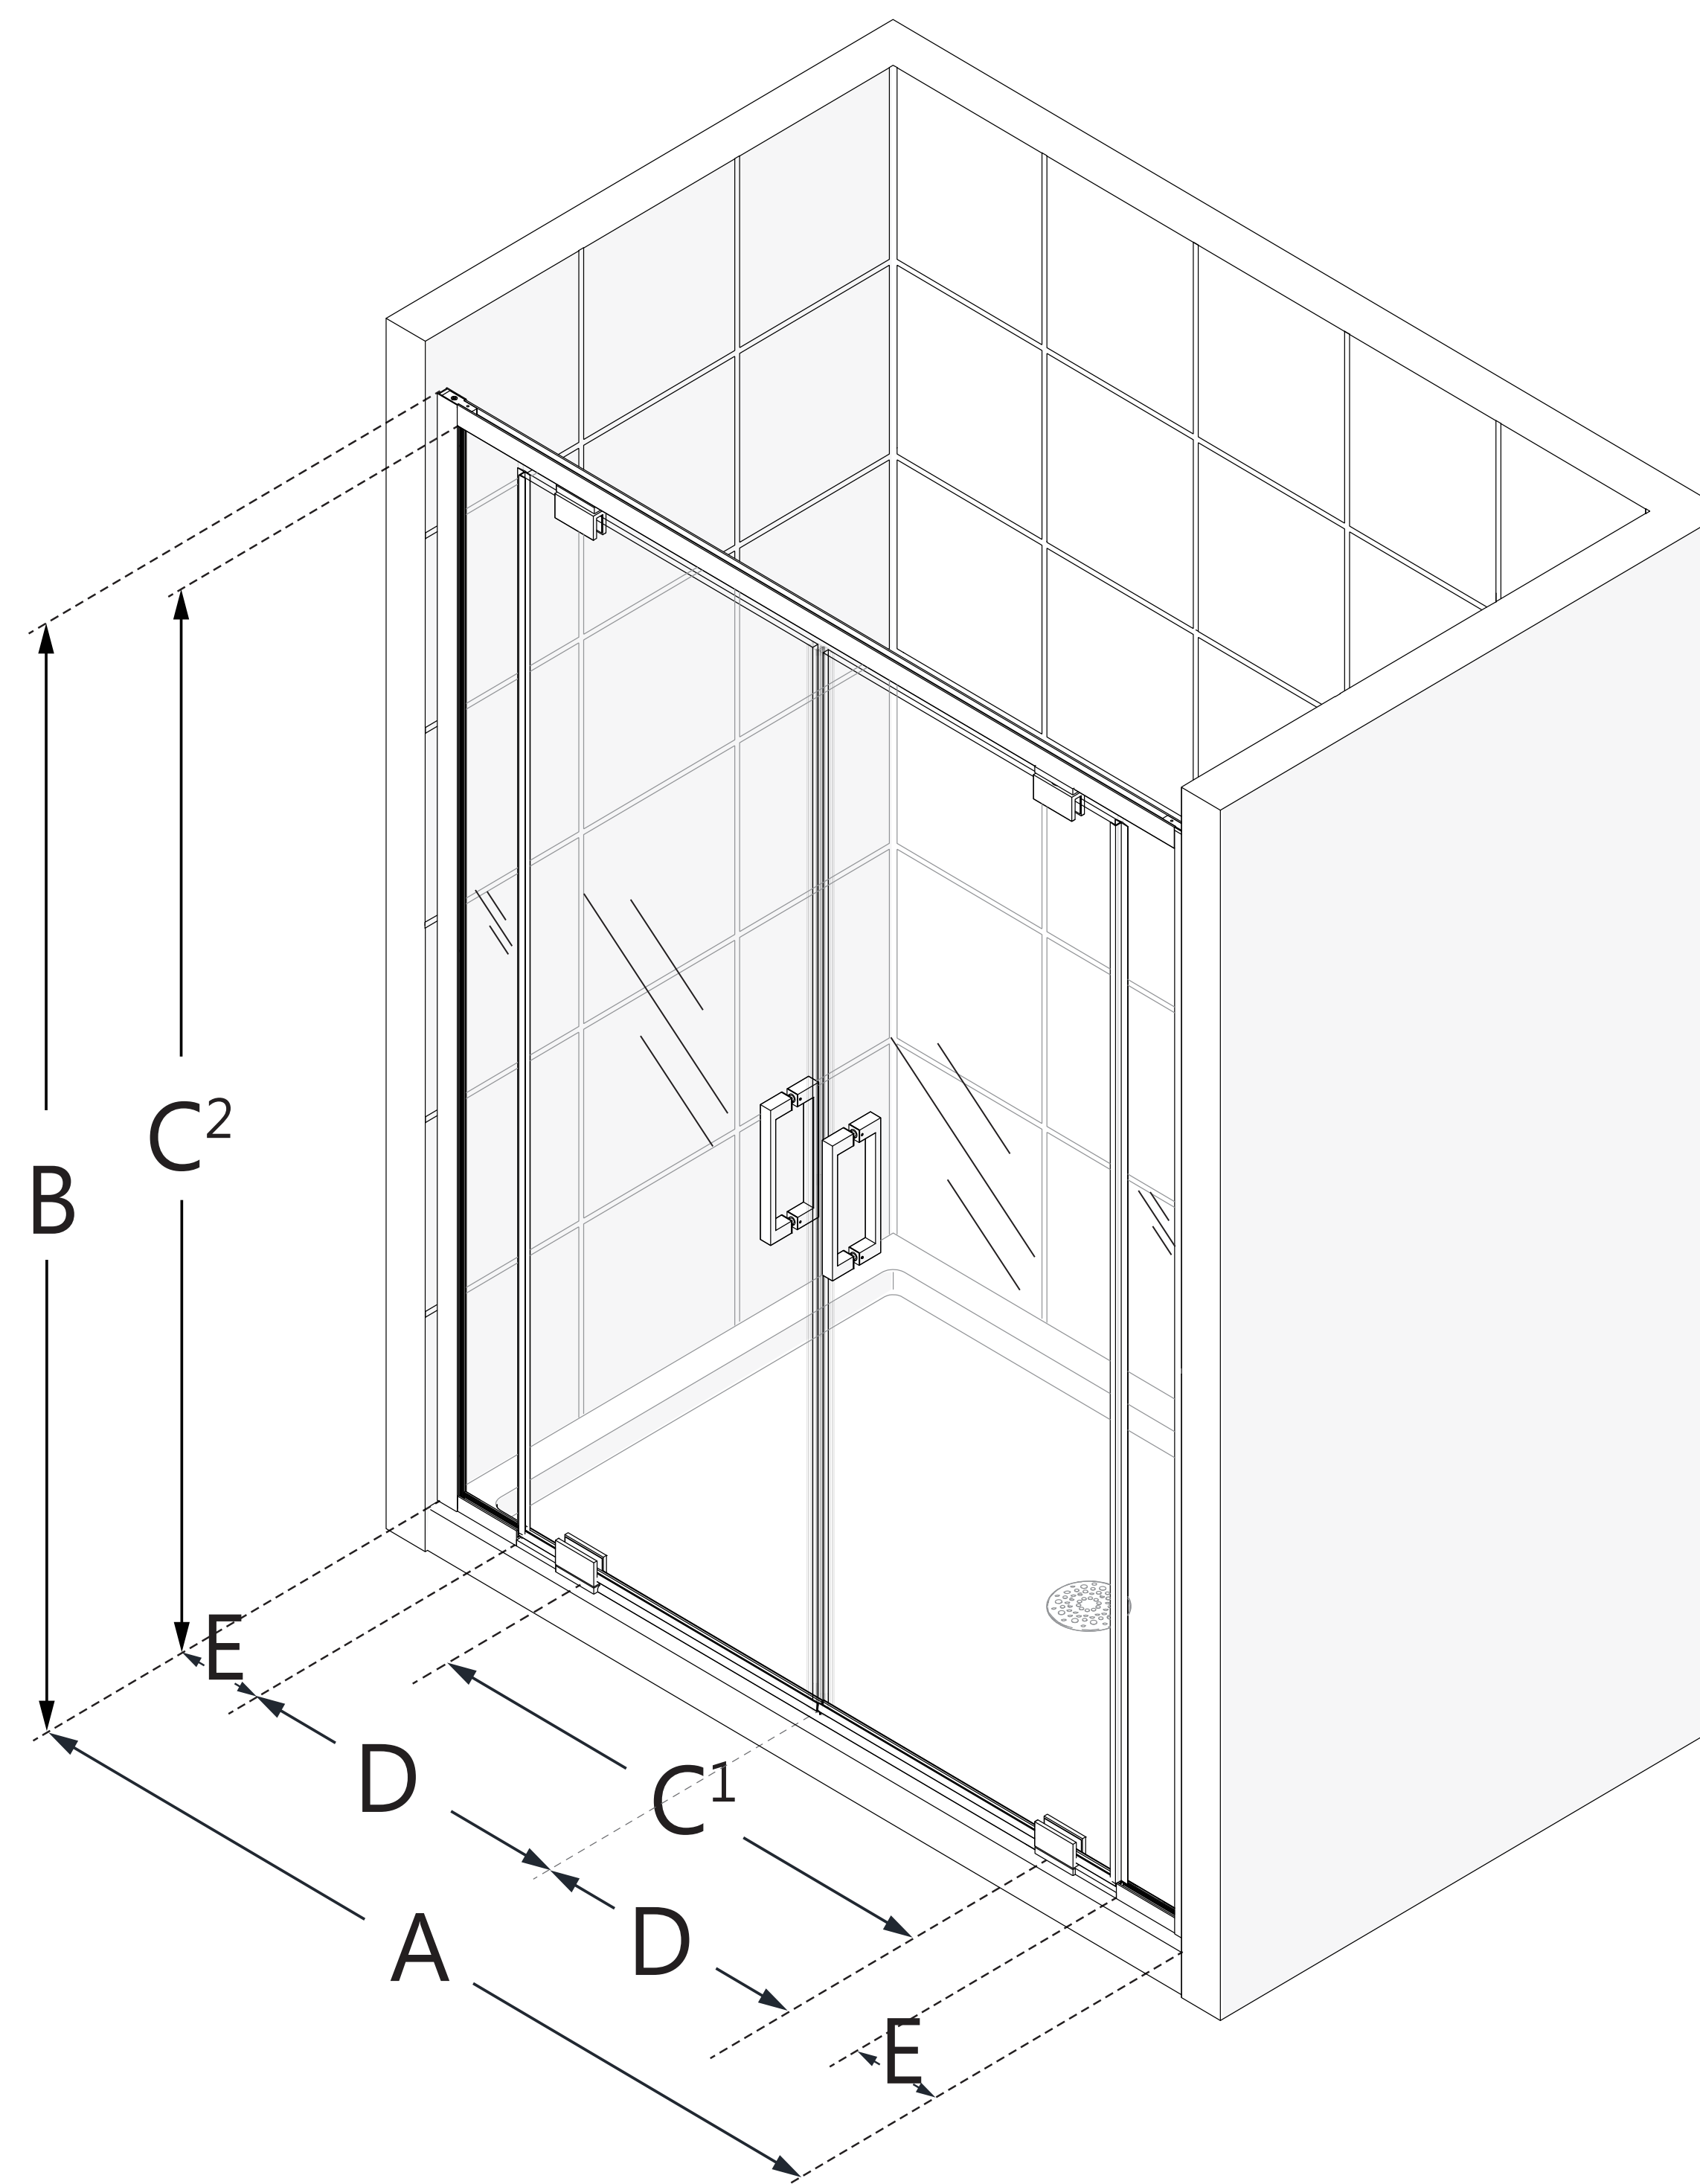

**SDTR58W720
TERRACE**

**CONFIGURATION
DIMENSIONS:**

A: MODEL WIDTH
58 in.

B: MODEL HEIGHT
72 in.

C1: ACCESS WIDTH
36 1/2 in.

C2: ACCESS HEIGHT
70 7/16 in.

D: DOOR WIDTH
22 7/16 in.

E: INLINE PANEL WIDTH
6 in.

MATCHING SHOWER BASE
Any DreamLine 60 in. Wide Single
Threshold Shower Base

BASE OPTIONS
White, Biscuit, Black

BASE DRAIN LOCATION
Center, Left, Right

MINIMUM THRESHOLD REQUIRED
2 in.

DRILLING REQUIRED?
Yes