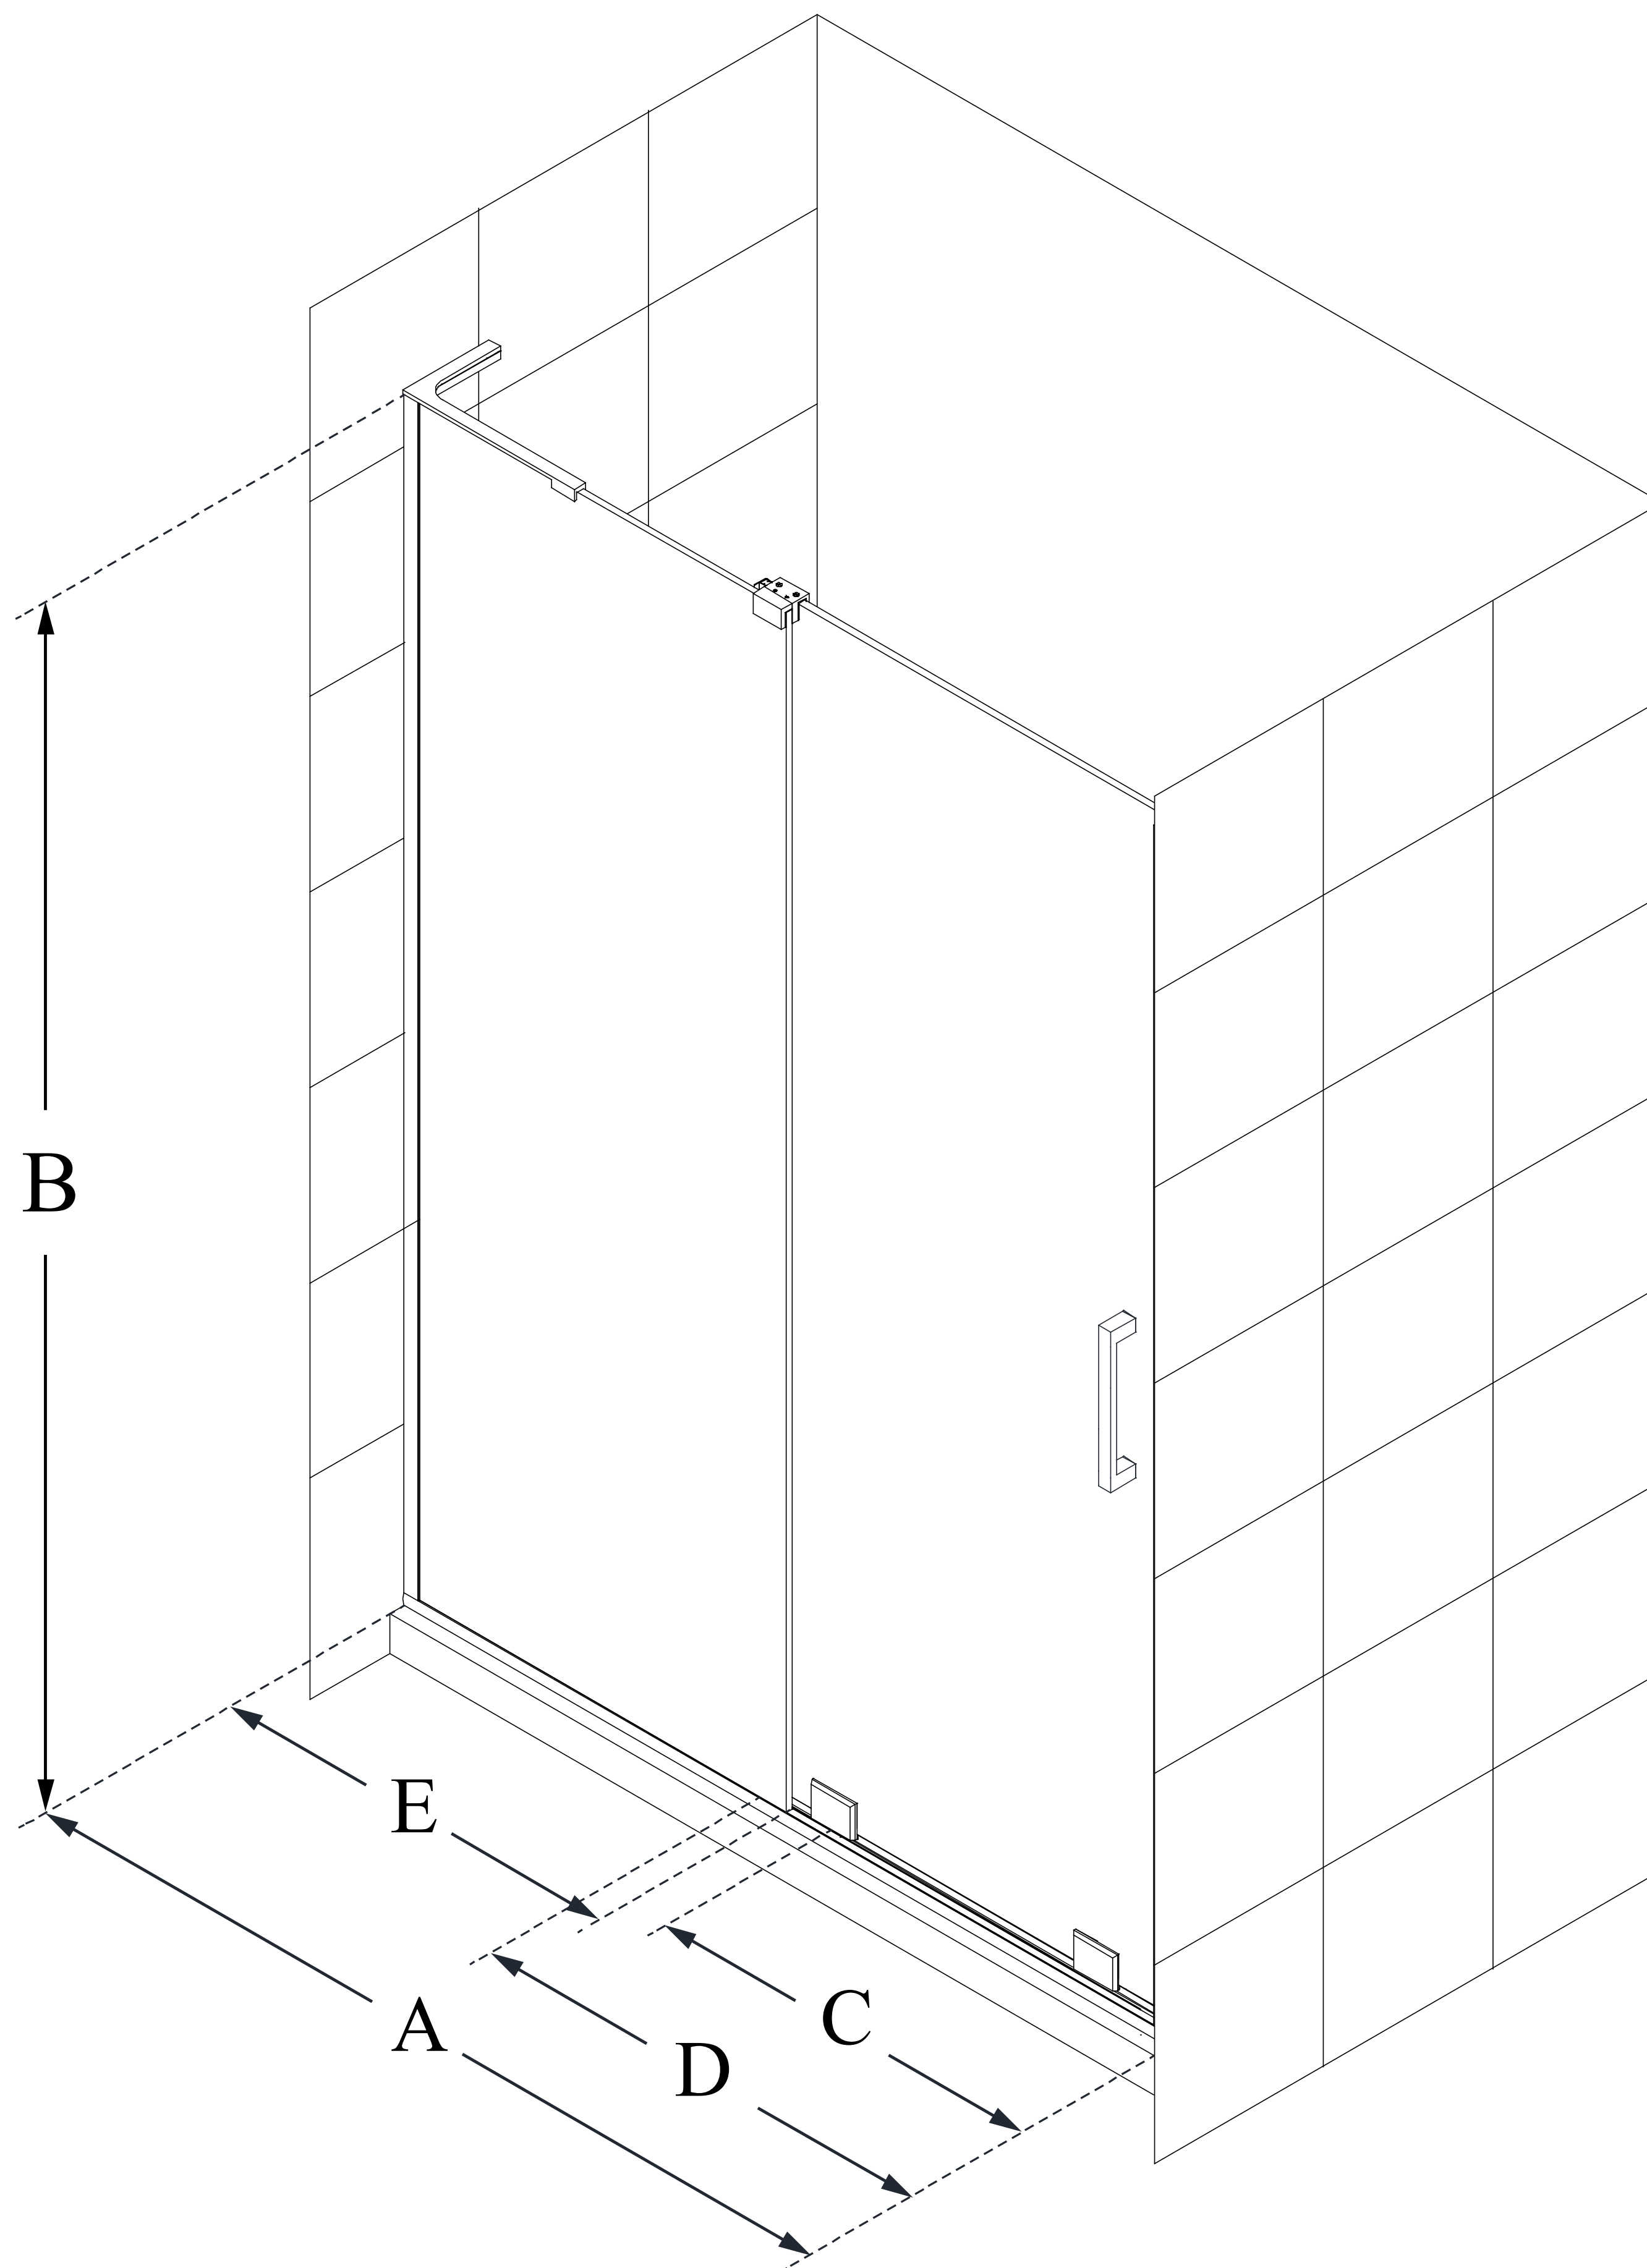

SHDR-1954724

MIRAGE-Z

DreamLine Mirage-Z 50-54" W x
72" H Frameless Sliding Shower
Door

SLIDING DOOR

CONFIGURATION DIMENSIONS:

A: 50 - 54"

MODEL WIDTH

B: 72"

MODEL HEIGHT

C: 18 - 22"

ACCESS WIDTH

D: 29 5/16"

DOOR WIDTH

E: 26 5/8"

INLINE PANEL WIDTH

DreamLine reserves the right to update or modify the hardware or materials pictured without prior notice for the purpose of product improvement and customer satisfaction.