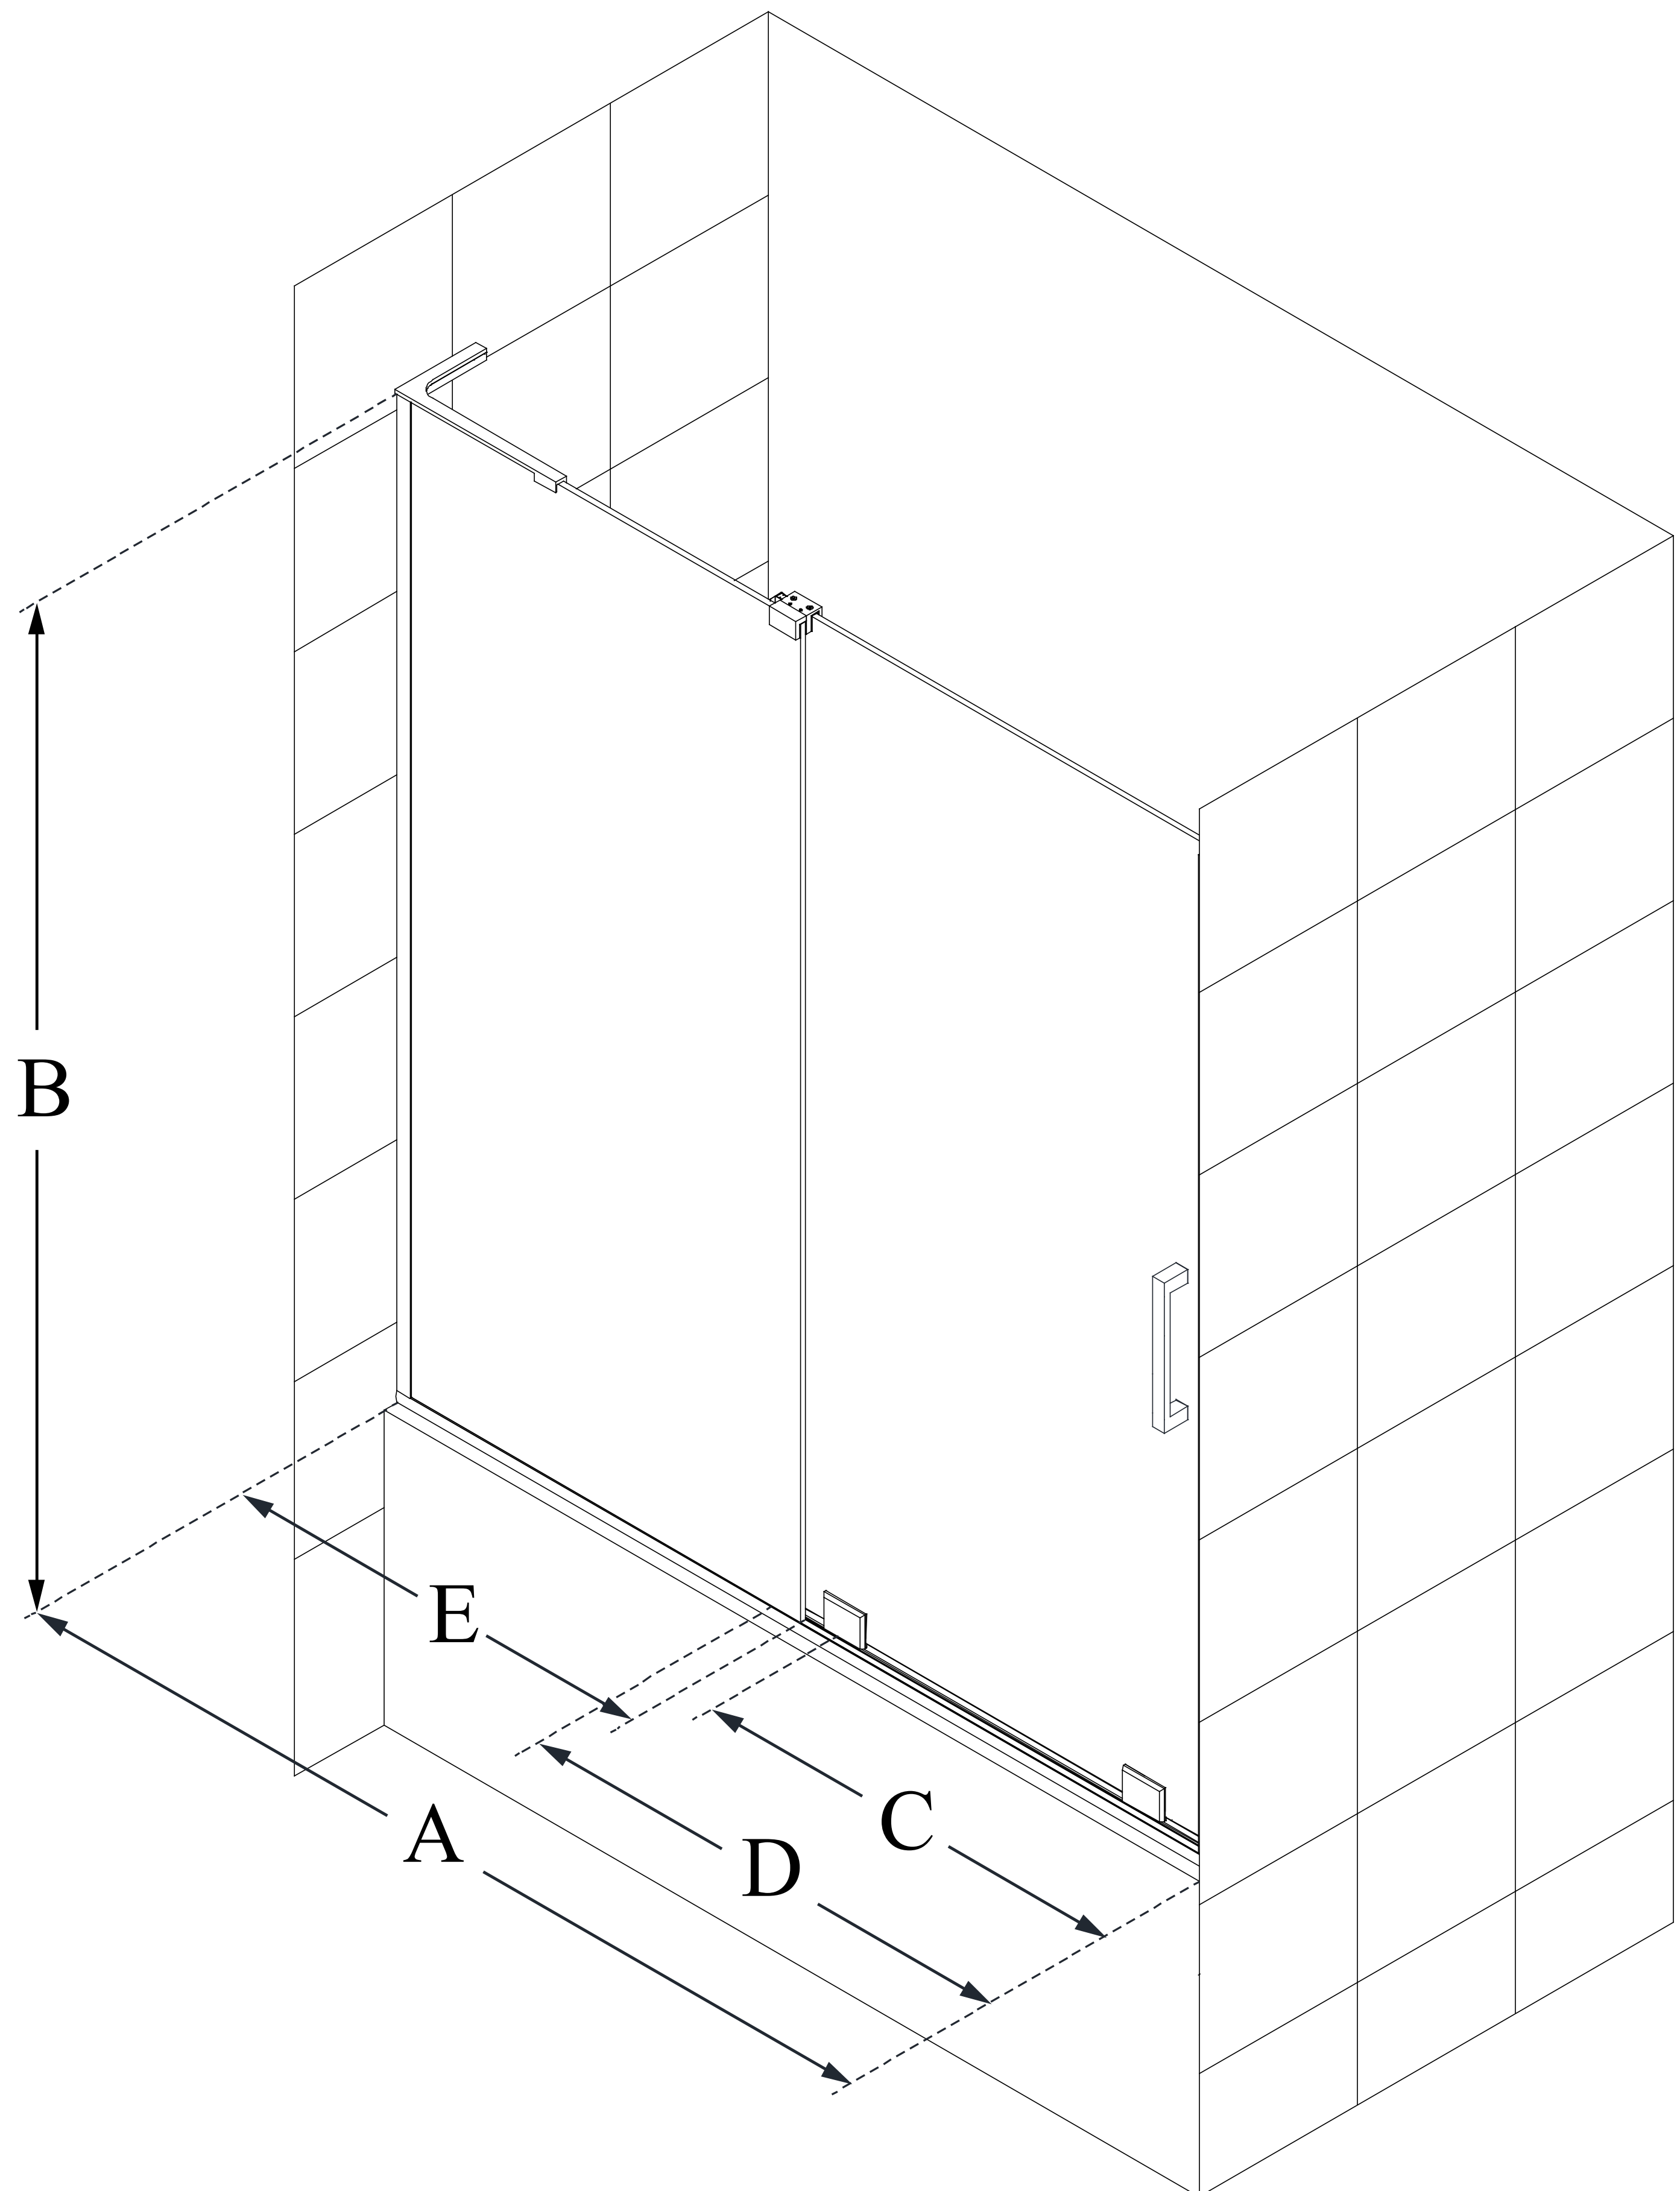

## MIRAGE-Z

DreamLine Mirage-Z 56-60 in. W x  
58 in. H Frameless Sliding Tub Door

**SLIDING DOOR**

### CONFIGURATION DIMENSIONS:

**A: 56 - 60 in.**

MODEL WIDTH

**B: 58 in.**

MODEL HEIGHT

**C: 21 - 25 in.**

ACCESS WIDTH

**D: 32 5/16 in.**

DOOR WIDTH

**E: 29 1/2 in.**

INLINE PANEL WIDTH

DreamLine reserves the right to update or modify the hardware or materials pictured without prior notice for the purpose of product improvement and customer satisfaction.