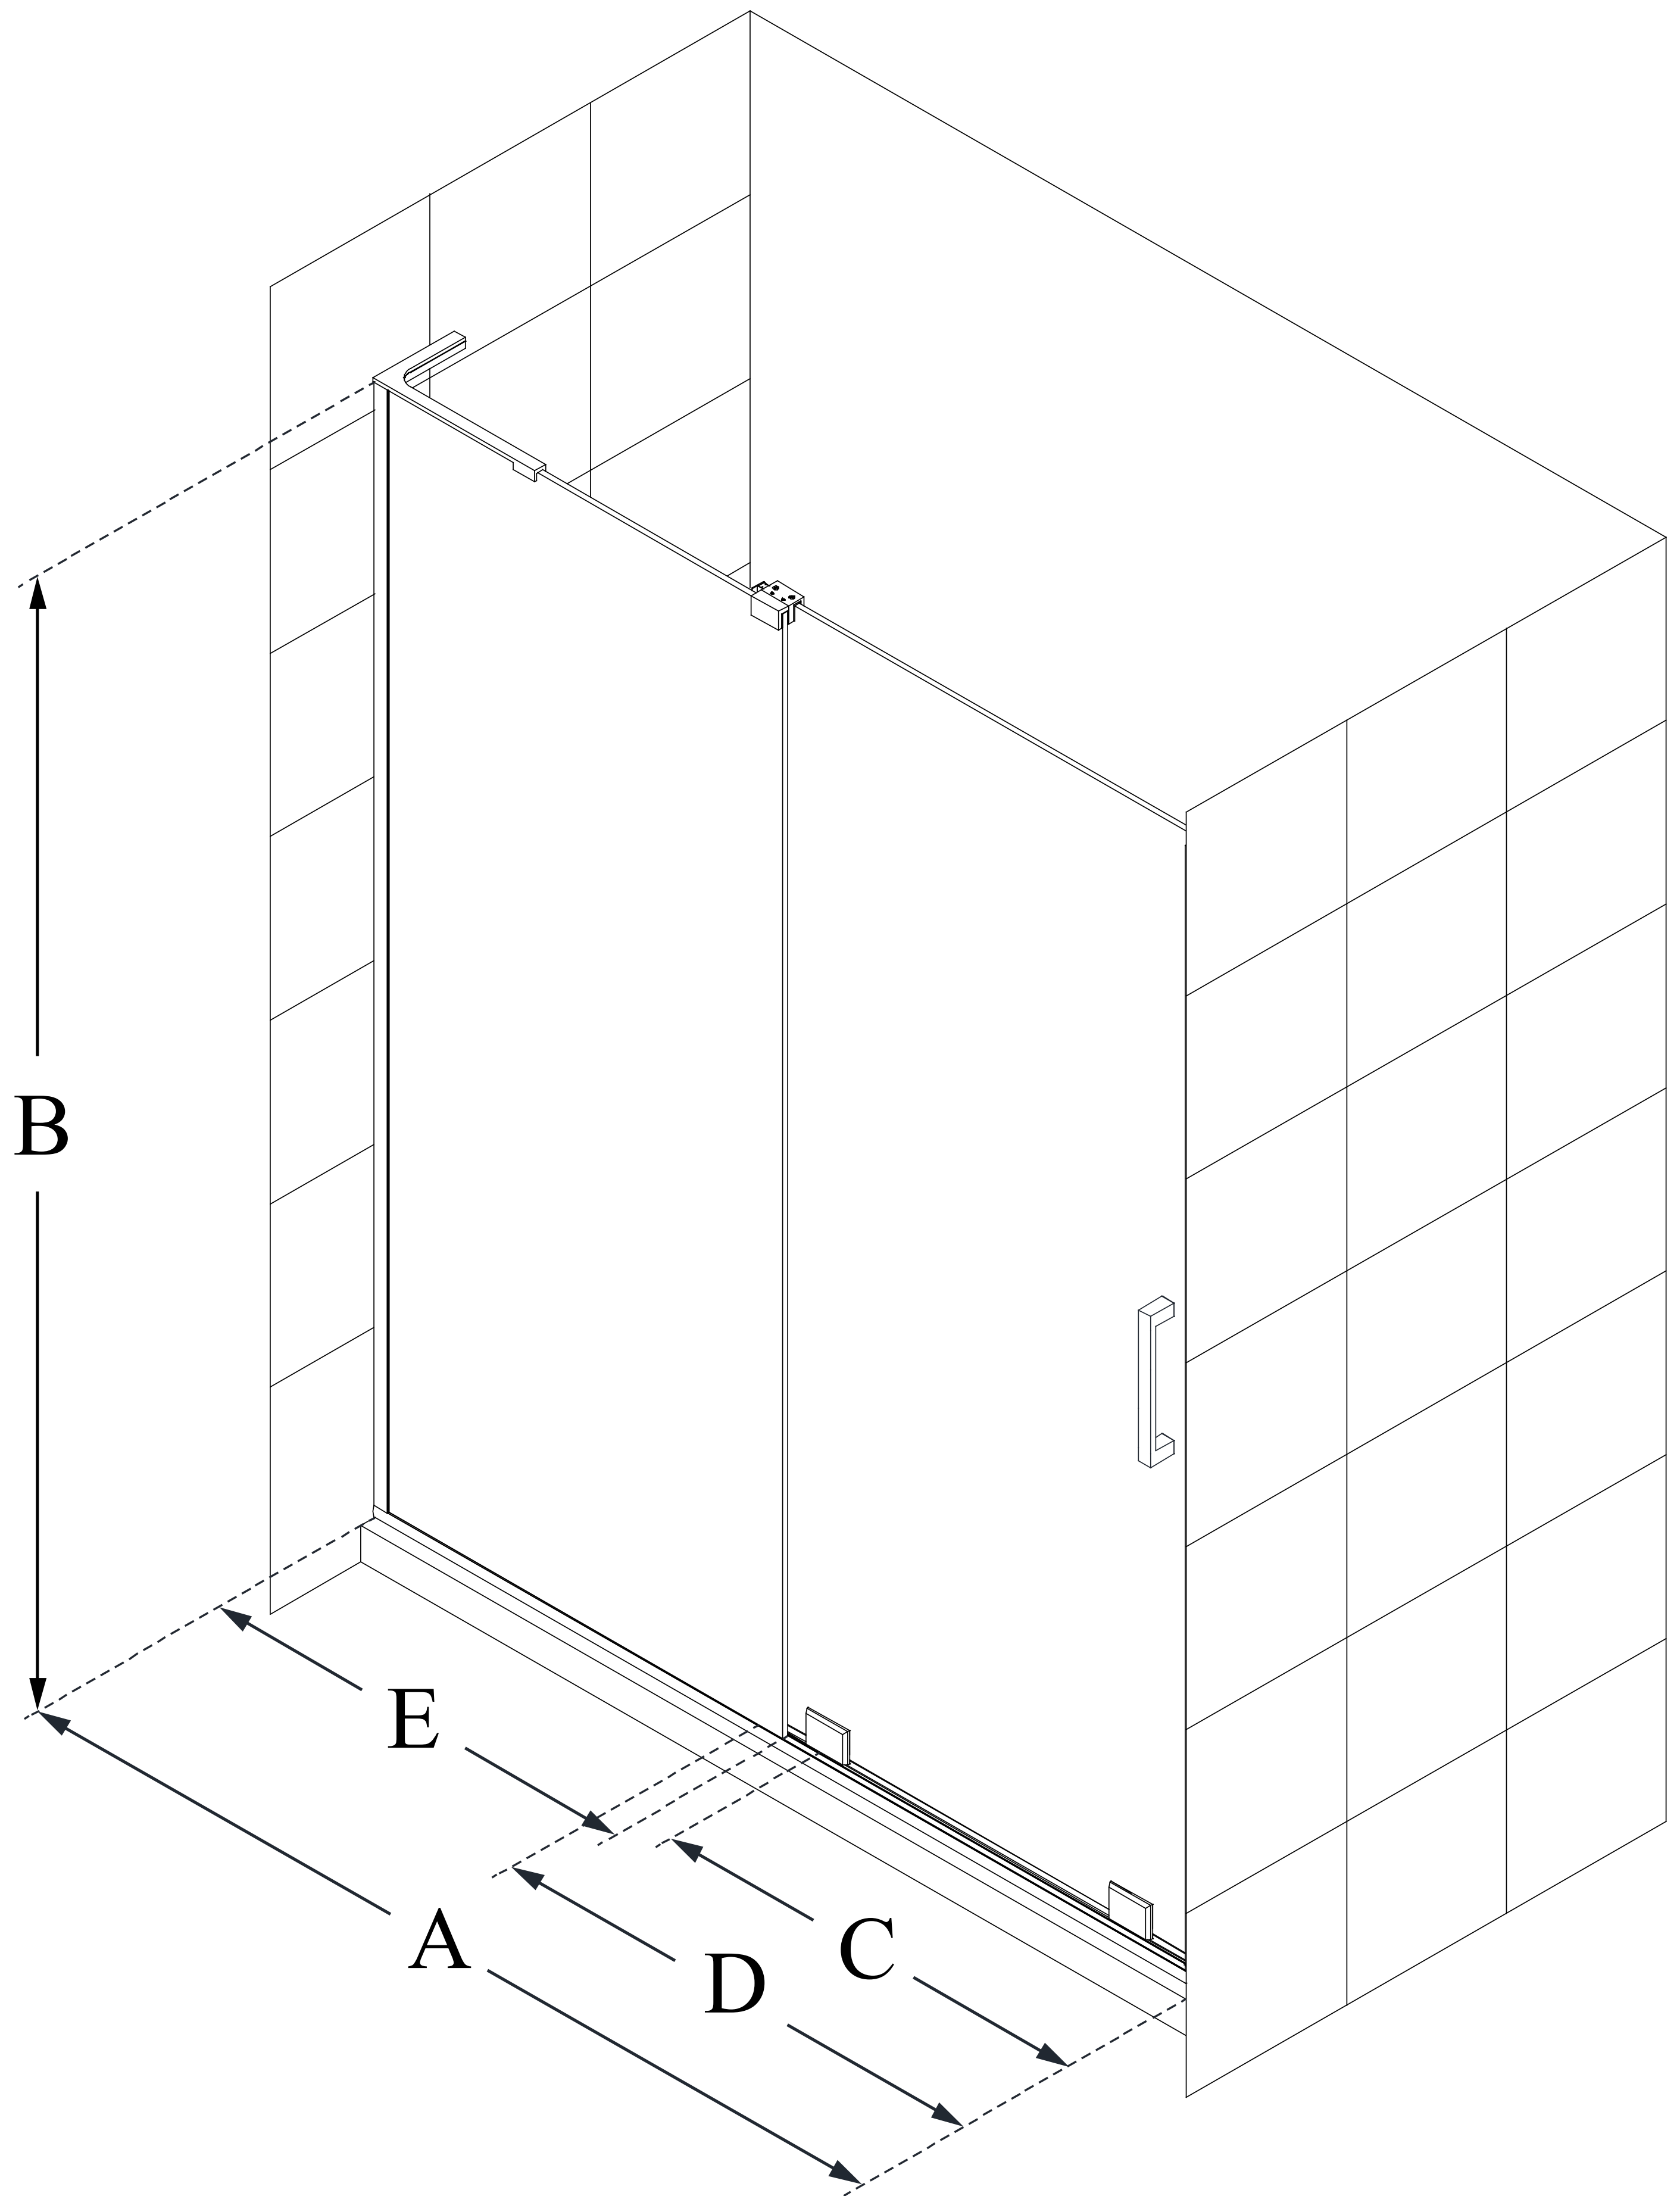

SHDR-1960724

MIRAGE-Z

DreamLine Mirage-Z 56-60 in. W x
72 in. H Frameless Sliding Shower
Door

SLIDING DOOR

CONFIGURATION DIMENSIONS:

A: 56 - 60 in.

MODEL WIDTH

B: 72 in.

MODEL HEIGHT

C: 21 - 25 in.

ACCESS WIDTH

D: 32 5/16 in.

DOOR WIDTH

E: 29 1/2 in.

INLINE PANEL WIDTH

DreamLine reserves the right to update or modify the hardware or materials pictured without prior notice for the purpose of product improvement and customer satisfaction.