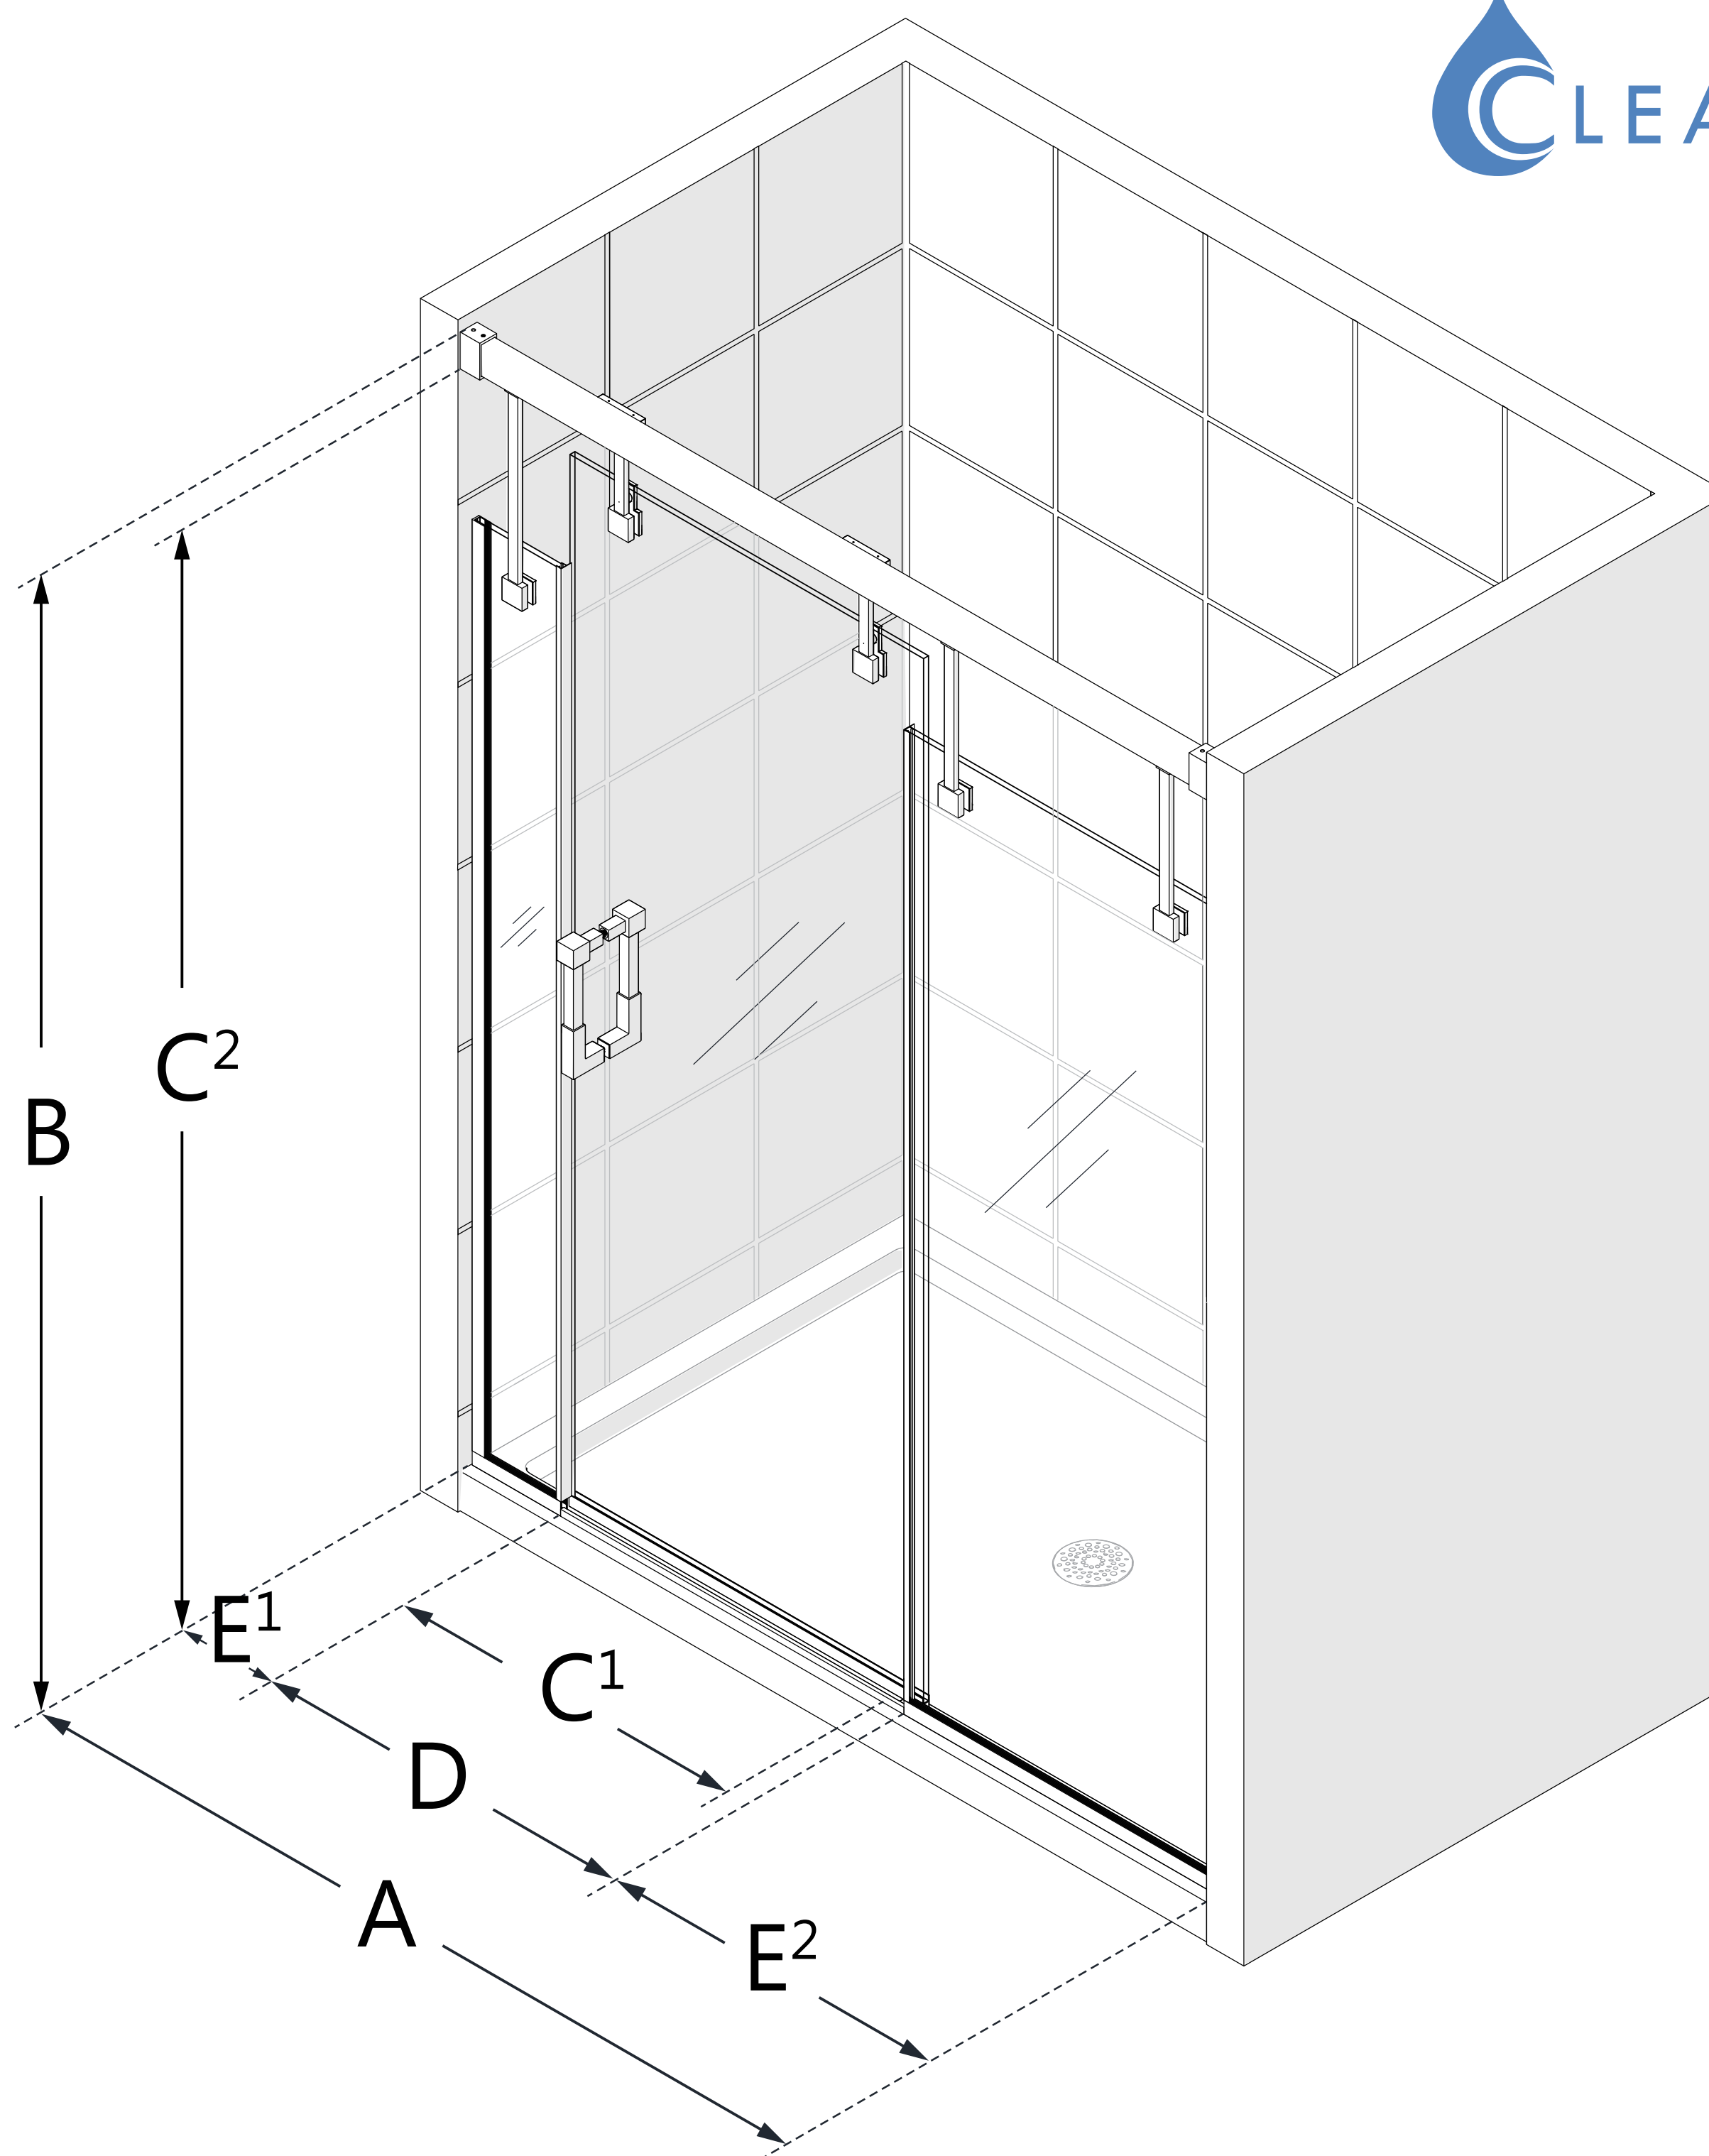

MODEL NUMBER
SHDR-5060790

**CONFIGURATION
DIMENSIONS:**

A: MODEL WIDTH

56 - 60 in.

B: MODEL HEIGHT

79 in.

C1: ACCESS WIDTH

23 1/2 - 27 1/2 in.

C2: ACCESS HEIGHT

76 3/4 in.

D: DOOR WIDTH

28 3/8 in.

E1: INLINE PANEL WIDTH

9 in.

E2: INLINE PANEL WIDTH

25 1/4 in.

MATCHING SHOWER BASE

Any 60 in. Single Threshold
SlimLine Shower Base

**MINIMUM THRESHOLD
REQUIRED**

2 3/4 in.

DRILLING REQUIRED

No

STUDS REQUIRED

Yes