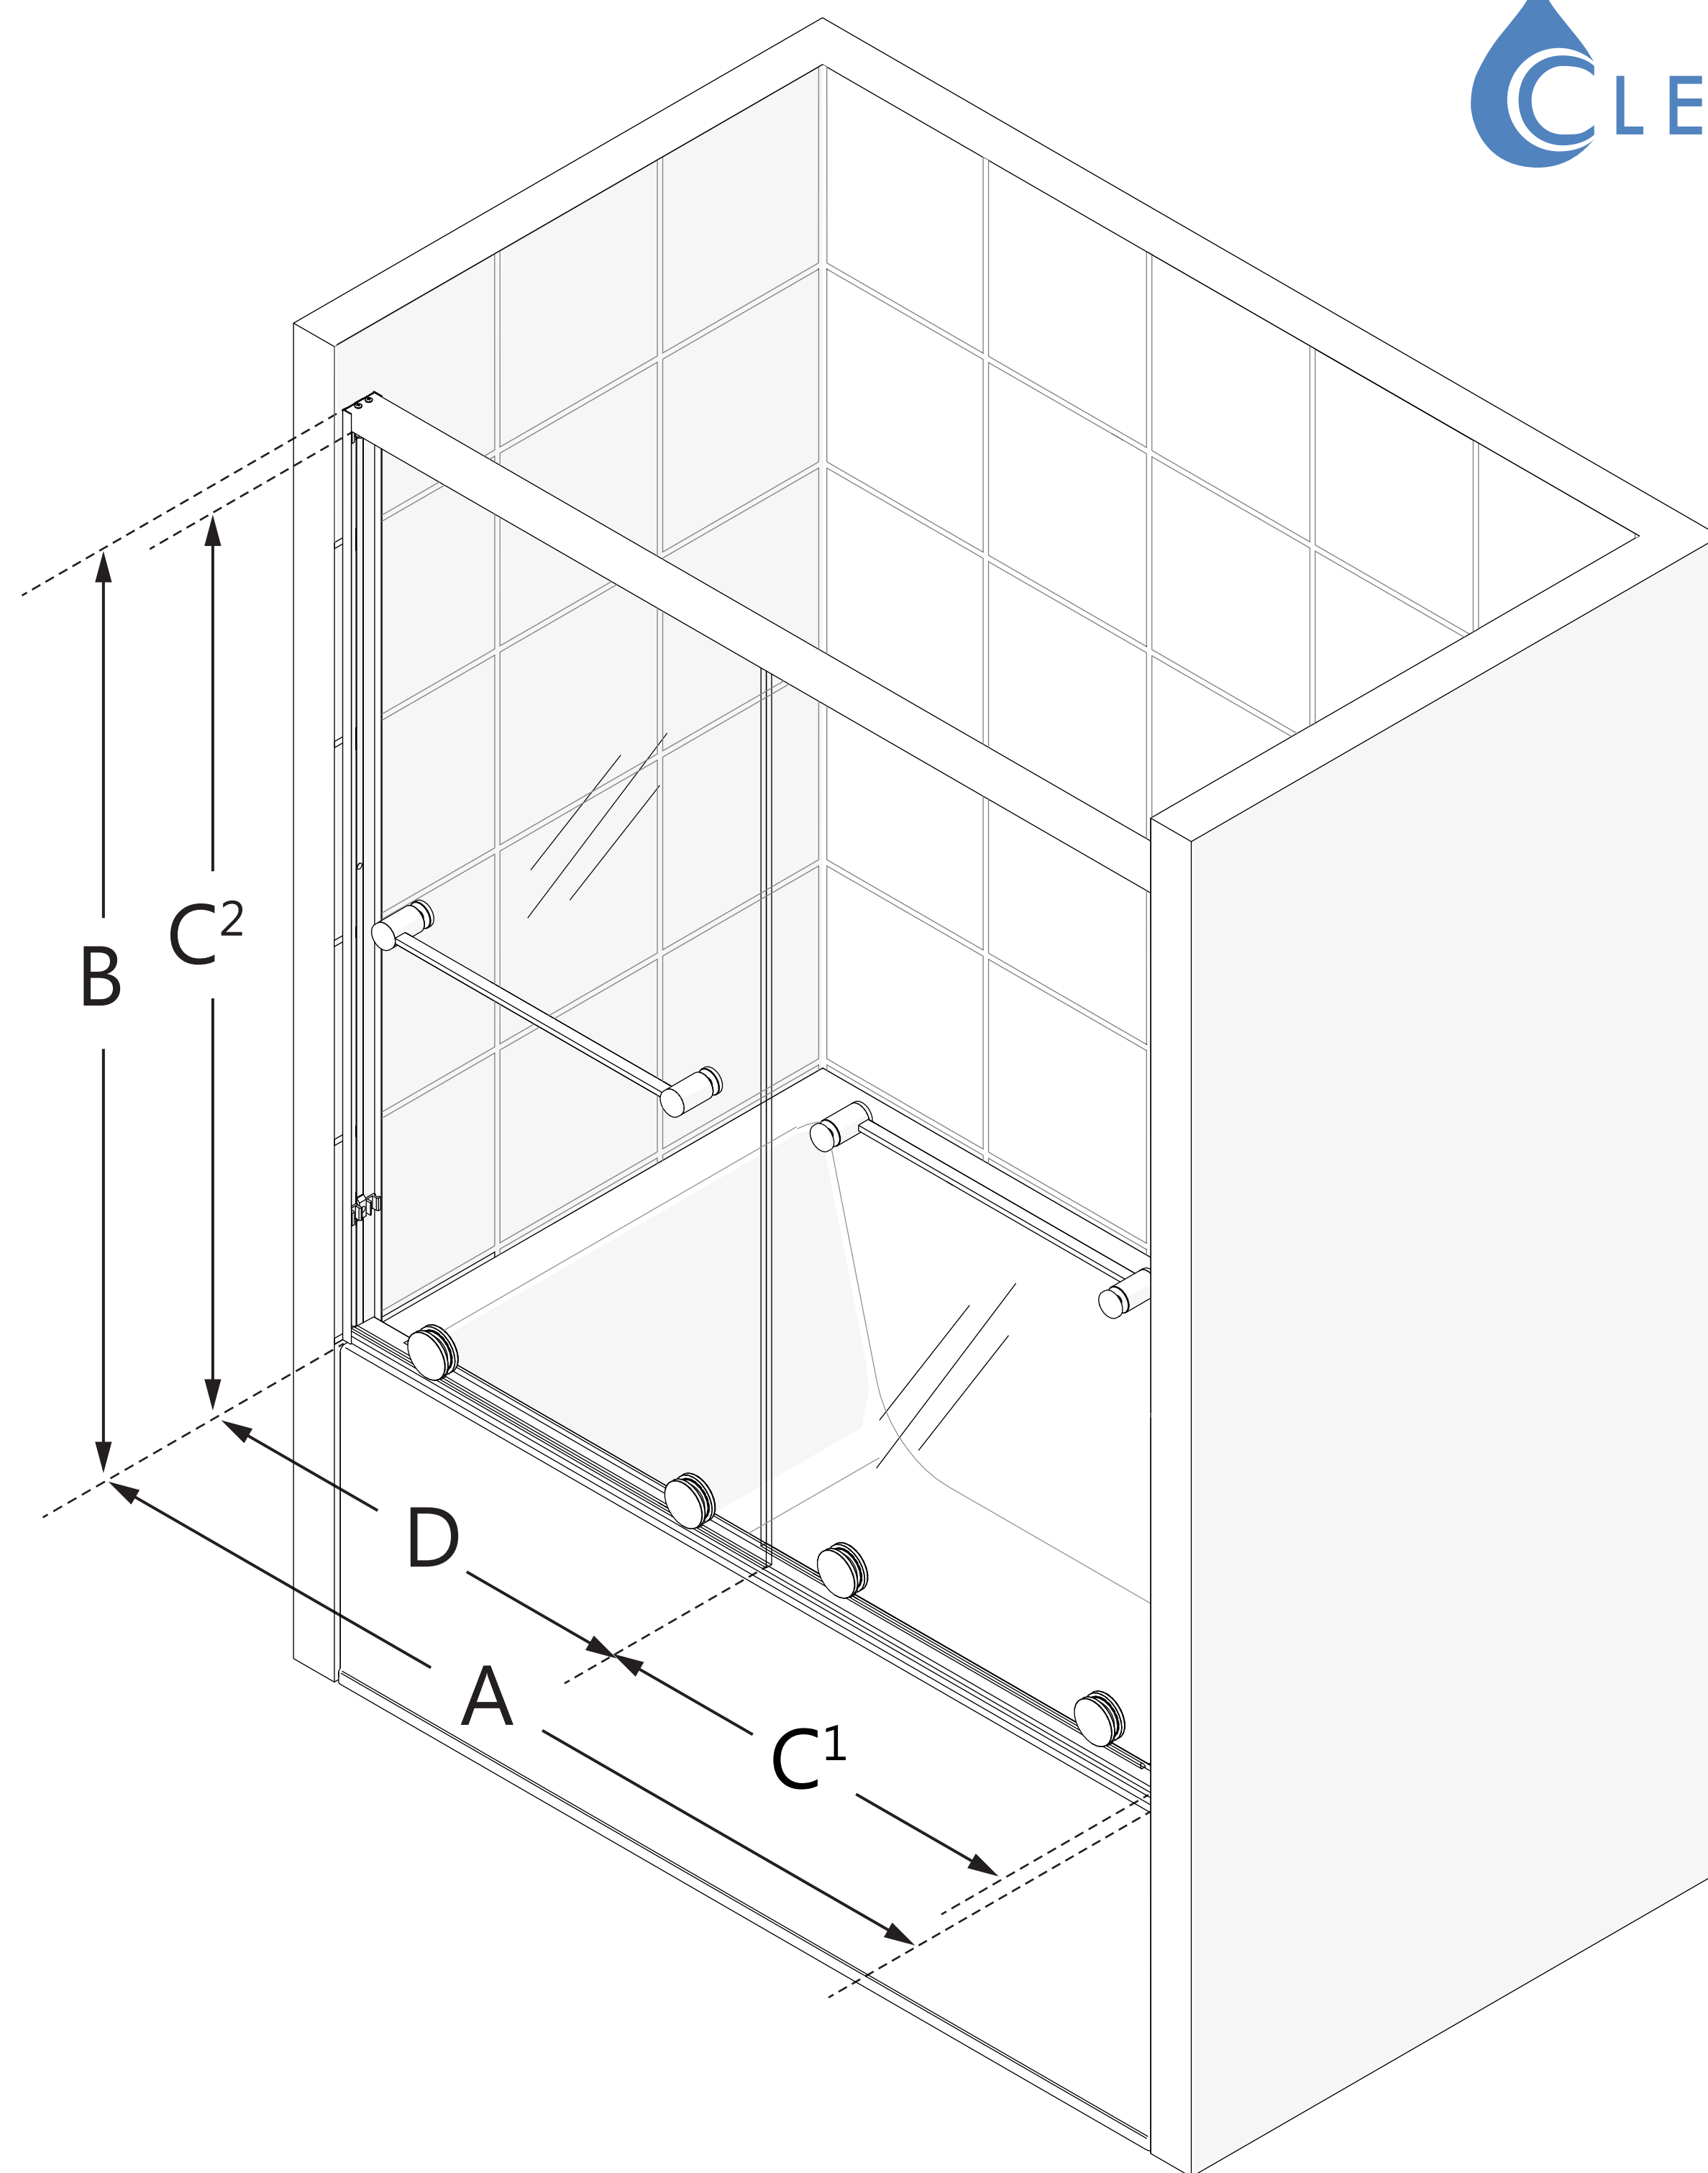

MODEL NUMBER
TDHA60W580

**CONFIGURATION
DIMENSIONS:**

A: MODEL WIDTH

56 - 60 in.

B: MODEL HEIGHT

58 in.

C1: ACCESS WIDTH

26 3/4 - 28 3/4 in.

C2: ACCESS HEIGHT

56 3/4 in.

D: DOOR WIDTH

30 1/2 in.

CUSTOMIZATION

Yes

**MINIMUM THRESHOLD
REQUIRED**

2 3/8 in.