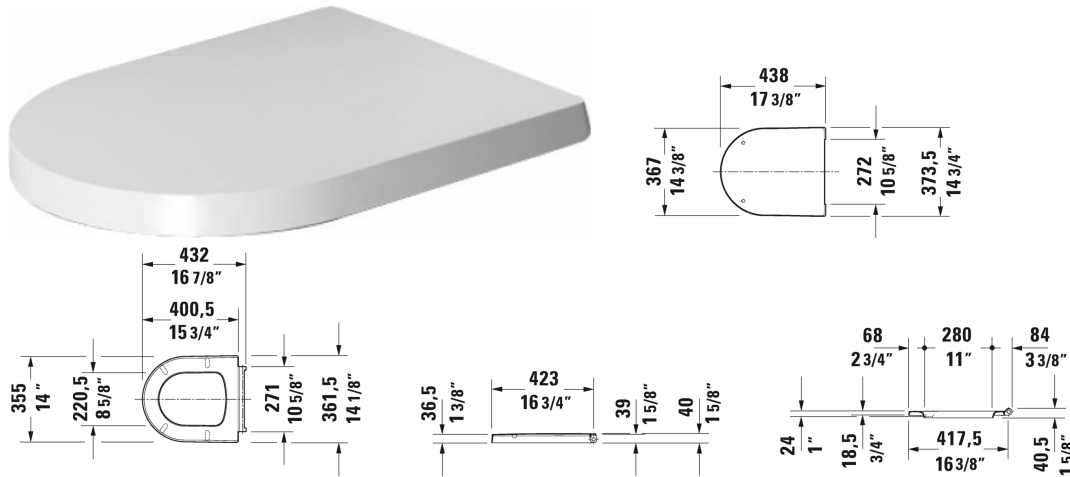

ME by Starck Toilet seat and cover # 002011..00 / 002011..00

Toilet seat and cover	Dimension	Weight	Order number
hinges stainless steel, without slow close			
Colors			
00 White 26 White/White Satin Matte			
Variant			
inside color White, outside color White		4.4 lb	002011..00
inside color White, outside color White Satin Matte		4.4 lb	002011..00

All drawings contain the necessary measurements which are subject to standard tolerances. They are stated in inch & mm and are non-binding. Exact measurements, in particular for customized installation scenarios, can only be taken from the finished ceramic piece.