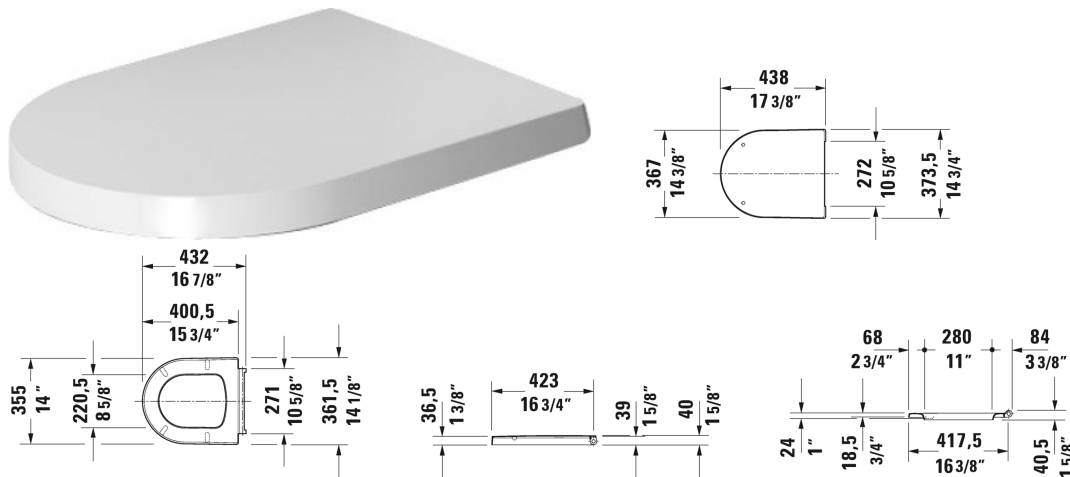

ME by Starck Toilet seat and cover # 002019..00 / 002019..00

Toilet seat and cover	Dimension	Weight	Order number
removable, hinges stainless steel, with slow close			
Colors			
00 White 26 White/White Satin Matte			
Variant			
inside color White, outside color White		4.4 lb	002019..00
inside color White, outside color White Satin Matte		4.4 lb	002019..00

All drawings contain the necessary measurements which are subject to standard tolerances. They are stated in inch & mm and are non-binding. Exact measurements, in particular for customized installation scenarios, can only be taken from the finished ceramic piece.