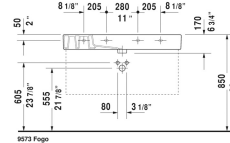

Vero Furniture washbasin # 0329100000 / 0329100060 / 0329100087

< 41 3/8" Inch >

Furniture washbasin	Dimension	Weight	Order number
with faucet deck, underside fully glazed, wall-mounted, hardware included, cUPC® listed*, 41 3/8" Inch			
<b>Colors</b>			
00 White			
<b>Variant</b>			
● with overflow	41 3/8" x 19 1/4" Inch	71.4 lb	0329100000
⊗ with overflow	41 3/8" x 19 1/4" Inch	71.4 lb	0329100060
●●● with overflow	41 3/8" x 19 1/4" Inch	71.4 lb	0329100087
<b>Infobox</b>			
* Complies with following standards: ASME A112.19.2/CSA B45.1, When installing ceramics larger than 39 3/8", 2 sets of basin hardware # 6951000000 are required			
Sanitary ceramics with the special WonderGliss surface finish will remain clean and attractive-looking for a long time to come. When ordering WonderGliss please add a "1" as eleventh digit to the model number.			
Metal console height adjustable +2", for furniture washbasin # 032910		7.3 lb	003072
Towel rail square tube 1/2", Chrome	39 3/4" Inch	1.3 lb	003035
Space-saving siphon	1 1/4" Inch	0.9 lb	005076
Design Siphon		3.3 lb	005036
<b>Suitable products</b>			
Vanity unit wall-mounted 1 pull-out compartment, for Vero # 032910, 39 3/8" x 17 7/8" Inch	39 3/8" x 17 7/8" Inch		KT6691

*All drawings contain the necessary measurements which are subject to standard tolerances. They are stated in inch & mm and are non-binding. Exact measurements, in particular for customized installation scenarios, can only be taken from the finished ceramic piece.*