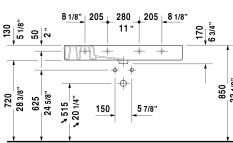

Vero Furniture washbasin # 0329100000 / 0329100060 / 0329100087

< 41 3/8" Inch >

Furniture washbasin	Dimension	Weight	Order number
with faucet deck, underside fully glazed, wall-mounted, hardware included, cUPC® listed*, 41 3/8" Inch			
<b>Colors</b>			
00 White			
<b>Variant</b>			
● with overflow	41 3/8" x 19 1/4" Inch	71.4 lb	0329100000
⊗ with overflow	41 3/8" x 19 1/4" Inch	71.4 lb	0329100060
●●● with overflow	41 3/8" x 19 1/4" Inch	71.4 lb	0329100087
<b>Infobox</b>			
* Complies with following standards: ASME A112.19.2/CSA B45.1, When installing ceramics larger than 39 3/8", 2 sets of basin hardware # 6951000000 are required			
Sanitary ceramics with the special WonderGliss surface finish will remain clean and attractive-looking for a long time to come. When ordering WonderGliss please add a "1" as eleventh digit to the model number.			
Metal console height adjustable +2", for furniture washbasin # 032910		7.3 lb	003072
Towel rail square tube 1/2", Chrome	39 3/4" Inch	1.3 lb	003035
Space-saving siphon	1 1/4" Inch	0.9 lb	005076
Design Siphon		3.3 lb	005036
<b>Suitable products</b>			
Vanity unit wall-mounted 1 pull-out compartment, for Vero # 032910, 39 3/8" x 17 7/8" Inch	39 3/8" x 17 7/8" Inch		KT6691

*All drawings contain the necessary measurements which are subject to standard tolerances. They are stated in inch & mm and are non-binding. Exact measurements, in particular for customized installation scenarios, can only be taken from the finished ceramic piece.*