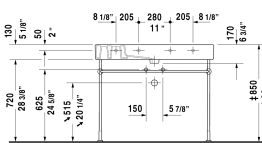

Vero Furniture washbasin # 0329100000 / 0329100060 / 0329100087

< 41 3/8" Inch >

Furniture washbasin	Dimension	Weight	Order number
with faucet deck, underside fully glazed, wall-mounted, hardware included, cUPC® listed*, 41 3/8" Inch			
<b>Colors</b>			
00 White			
<b>Variant</b>			
● with overflow	41 3/8" x 19 1/4" Inch	71.4 lb	0329100000
⊗ with overflow	41 3/8" x 19 1/4" Inch	71.4 lb	0329100060
●●● with overflow	41 3/8" x 19 1/4" Inch	71.4 lb	0329100087
<b>Infobox</b>			
* Complies with following standards: ASME A112.19.2/CSA B45.1, When installing ceramics larger than 39 3/8", 2 sets of basin hardware # 6951000000 are required			
Sanitary ceramics with the special WonderGliss surface finish will remain clean and attractive-looking for a long time to come. When ordering WonderGliss please add a "1" as eleventh digit to the model number.			
Metal console height adjustable +2", for furniture washbasin # 032910		7.3 lb	003072
Towel rail square tube 1/2", Chrome	39 3/4" Inch	1.3 lb	003035
Space-saving siphon	1 1/4" Inch	0.9 lb	005076
Design Siphon		3.3 lb	005036
<b>Suitable products</b>			
Vanity unit wall-mounted 1 pull-out compartment, for Vero # 032910, 39 3/8" x 17 7/8" Inch	39 3/8" x 17 7/8" Inch		KT6691

*All drawings contain the necessary measurements which are subject to standard tolerances. They are stated in inch & mm and are non-binding. Exact measurements, in particular for customized installation scenarios, can only be taken from the finished ceramic piece.*