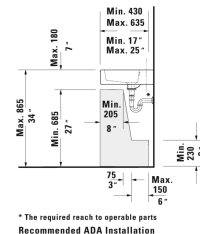

Vero Furniture washbasin # 0329100000 / 0329100060 / 0329100087

< 41 3/8" Inch >

Furniture washbasin	Dimension	Weight	Order number
with faucet deck, underside fully glazed, wall-mounted, hardware included, cUPC® listed*, 41 3/8" Inch			
<b>Colors</b>			
00 White			
<b>Variant</b>			
● with overflow	41 3/8" x 19 1/4" Inch	71.4 lb	0329100000
⊗ with overflow	41 3/8" x 19 1/4" Inch	71.4 lb	0329100060
●●● with overflow	41 3/8" x 19 1/4" Inch	71.4 lb	0329100087
<b>Infobox</b>			
* Complies with following standards: ASME A112.19.2/CSA B45.1, When installing ceramics larger than 39 3/8", 2 sets of basin hardware # 6951000000 are required			
Sanitary ceramics with the special WonderGliss surface finish will remain clean and attractive-looking for a long time to come. When ordering WonderGliss please add a "1" as eleventh digit to the model number.			
Metal console height adjustable +2", for furniture washbasin # 032910		7.3 lb	003072
Towel rail square tube 1/2", Chrome	39 3/4" Inch	1.3 lb	003035
Space-saving siphon	1 1/4" Inch	0.9 lb	005076
Design Siphon		3.3 lb	005036
<b>Suitable products</b>			
Vanity unit wall-mounted 1 pull-out compartment, for Vero # 032910, 39 3/8" x 17 7/8" Inch	39 3/8" x 17 7/8" Inch		KT6691

*All drawings contain the necessary measurements which are subject to standard tolerances. They are stated in inch & mm and are non-binding. Exact measurements, in particular for customized installation scenarios, can only be taken from the finished ceramic piece.*