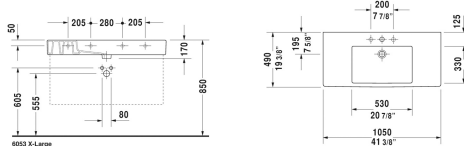

Vero Furniture washbasin # 0329100000 / 0329100060 / 0329100087

< 41 3/8" Inch >

Furniture washbasin	Dimension	Weight	Order number
with faucet deck, underside fully glazed, wall-mounted, hardware included, cUPC® listed*, 41 3/8" Inch			
<b>Colors</b>			
00 White			
<b>Variant</b>			
● with overflow	41 3/8" x 19 1/4" Inch	71.4 lb	0329100000
⊗ with overflow	41 3/8" x 19 1/4" Inch	71.4 lb	0329100060
●●● with overflow	41 3/8" x 19 1/4" Inch	71.4 lb	0329100087
<b>Infobox</b>			
* Complies with following standards: ASME A112.19.2/CSA B45.1, When installing ceramics larger than 39 3/8", 2 sets of basin hardware # 6951000000 are required			
Sanitary ceramics with the special WonderGliss surface finish will remain clean and attractive-looking for a long time to come. When ordering WonderGliss please add a "1" as eleventh digit to the model number.			
Metal console height adjustable +2", for furniture washbasin # 032910		7.3 lb	003072
Towel rail square tube 1/2", Chrome	39 3/4" Inch	1.3 lb	003035
Space-saving siphon	1 1/4" Inch	0.9 lb	005076
Design Siphon		3.3 lb	005036
<b>Suitable products</b>			
Vanity unit wall-mounted 1 pull-out compartment, for Vero # 032910, 39 3/8" x 17 7/8" Inch	39 3/8" x 17 7/8" Inch		KT6691

*All drawings contain the necessary measurements which are subject to standard tolerances. They are stated in inch & mm and are non-binding. Exact measurements, in particular for customized installation scenarios, can only be taken from the finished ceramic piece.*