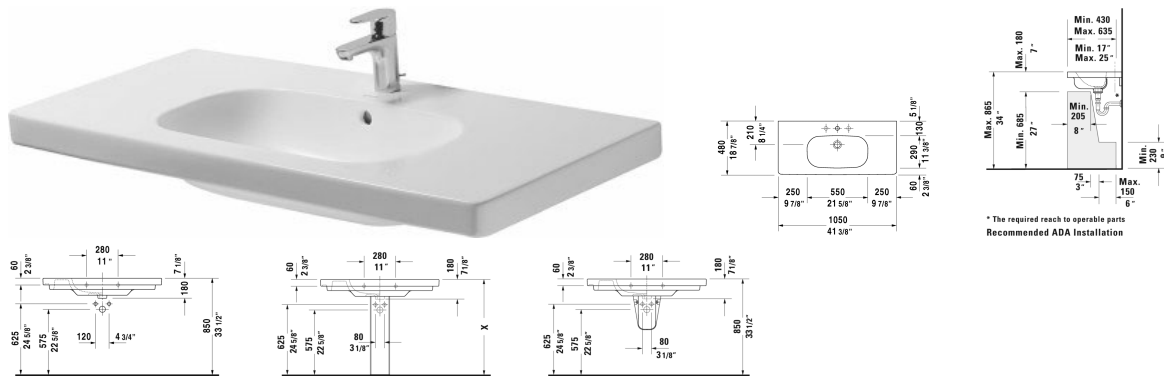

D-Code Furniture washbasin & # 03421000002 / 03421000302
< 41 3/8" Inch >

Furniture washbasin	Dimension	Weight	Order number
with overflow, with faucet deck, underside fully glazed, hardware included, wall-mounted, 41 3/8" Inch			
Colors			
00 White			
Variant			
●	41 3/8" x 18 7/8" Inch	67.1 lb	03421000002
●●●	41 3/8" x 18 7/8" Inch	67.1 lb	03421000302
Infobox			
Washbasin is not ADA compliant in combination with pedestal, siphon cover or metal console			
Towel rail square tube 1/2", Chrome	39 3/4" Inch	1.3 lb	003035
Space-saving siphon	1 1/4" Inch	0.9 lb	005076
Suitable products			
Siphon cover for # 231065, 231060, 231055, 034265, 034285, 034210, 034812,			085718
Pedestal for # 231065, 231060, 231055, 034265, 034285, 034210, 034812,			086327
Vanity unit wall-mounted 1 pull-out compartment, for D-Code # 034210, 39 3/8" x 17 7/8" Inch	39 3/8" x 17 7/8" Inch		KT6668
Vanity unit wall-mounted 2 drawers, upper drawer including cut-out for siphon and siphon cover, for D-Code # 034210, 39 3/8" x 17 7/8" Inch	39 3/8" x 17 7/8" Inch		KT6648
Vanity unit wall-mounted 1 pull-out compartment, for D-Code # 034210, 39 3/8" x 17 7/8" Inch	39 3/8" x 17 7/8" Inch		DS6385