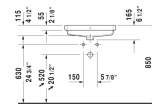

Vero Air Vanity basin & # 0383550000 / 0383550030 / 0383550060

< 21 5/8" Inch >

Vanity basin	Dimension	Weight	Order number
drop-in basin, with overflow, with faucet deck, 21 5/8" Inch			
Colors			
00 White			
Variant			
●	21 5/8" x 17 7/8" Inch	26.2 lb	0383550000
●●●	21 5/8" x 17 7/8" Inch	26.2 lb	0383550030
☒	21 5/8" x 17 7/8" Inch	26.2 lb	0383550060
Sanitary ceramics with the special WonderGliss surface finish will remain clean and attractive-looking for a long time to come. When ordering WonderGliss please add a "1" as eleventh digit to the model number.			
Push button drain assembly for washbasins with overflow	2" Inch	0.8 lb	005052
Design Siphon		3.3 lb	005036
Suitable products			
Vanity unit for console wall-mounted 1 pull-out compartment, 39 3/8" x 21 5/8" Inch	39 3/8" x 21 5/8" Inch		XS4901
Vanity unit for console wall-mounted 1 pull-out compartment, 47 1/4" x 21 5/8" Inch	47 1/4" x 21 5/8" Inch		XS4902
Vanity unit for console wall-mounted 2 drawers, upper drawer including cut-out for siphon and siphon cover, 31 1/2" x 21 5/8" Inch	31 1/2" x 21 5/8" Inch		XS4910
Vanity unit for console wall-mounted 2 drawers, upper drawer including cut-out for siphon and siphon cover, 39 3/8" x 21 5/8" Inch	39 3/8" x 21 5/8" Inch		XS4911
Vanity unit for console wall-mounted 2 drawers, upper drawer including cut-out for siphon and siphon cover, 47 1/4" x 21 5/8" Inch	47 1/4" x 21 5/8" Inch		XS4912
Vanity unit for console floorstanding 2 pull-out compartments, integrated legs with height adjustment, 31 1/2" x 21 5/8" Inch	31 1/2" x 21 5/8" Inch		XS4920

All drawings contain the necessary measurements which are subject to standard tolerances. They are stated in inch & mm and are non-binding. Exact measurements, in particular for customized installation scenarios, can only be taken from the finished ceramic piece.