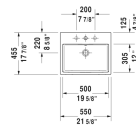

Vero Air Vanity basin & # 0383550000 / 0383550030 / 0383550060

< 21 5/8" Inch >

Vanity basin	Dimension	Weight	Order number
drop-in basin, with overflow, with faucet deck, 21 5/8" Inch			
Colors			
00 White			
Variant			
●	21 5/8" x 17 7/8" Inch	26.2 lb	0383550000
●●●	21 5/8" x 17 7/8" Inch	26.2 lb	0383550030
☒	21 5/8" x 17 7/8" Inch	26.2 lb	0383550060
Sanitary ceramics with the special WonderGliss surface finish will remain clean and attractive-looking for a long time to come. When ordering WonderGliss please add a "1" as eleventh digit to the model number.			
Push button drain assembly for washbasins with overflow	2" Inch	0.8 lb	005052
Design Siphon		3.3 lb	005036
Suitable products			
Vanity unit for console wall-mounted 1 pull-out compartment, 39 3/8" x 21 5/8" Inch	39 3/8" x 21 5/8" Inch		XS4901
Vanity unit for console wall-mounted 1 pull-out compartment, 47 1/4" x 21 5/8" Inch	47 1/4" x 21 5/8" Inch		XS4902
Vanity unit for console wall-mounted 2 drawers, upper drawer including cut-out for siphon and siphon cover, 31 1/2" x 21 5/8" Inch	31 1/2" x 21 5/8" Inch		XS4910
Vanity unit for console wall-mounted 2 drawers, upper drawer including cut-out for siphon and siphon cover, 39 3/8" x 21 5/8" Inch	39 3/8" x 21 5/8" Inch		XS4911
Vanity unit for console wall-mounted 2 drawers, upper drawer including cut-out for siphon and siphon cover, 47 1/4" x 21 5/8" Inch	47 1/4" x 21 5/8" Inch		XS4912
Vanity unit for console floorstanding 2 pull-out compartments, integrated legs with height adjustment, 31 1/2" x 21 5/8" Inch	31 1/2" x 21 5/8" Inch		XS4920

All drawings contain the necessary measurements which are subject to standard tolerances. They are stated in inch & mm and are non-binding. Exact measurements, in particular for customized installation scenarios, can only be taken from the finished ceramic piece.