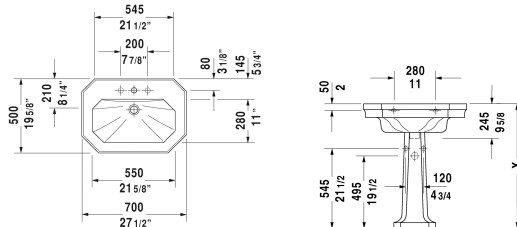

1930 Washbasin # 0438700000 / 0438700087

< 27 1/2" Inch >

Washbasin	Dimension	Weight	Order number
with overflow, with faucet deck, underside fully glazed, hardware included, wall-mounted, cUPC® listed*, 27 1/2" Inch			
<b>Colors</b>			
00 White			
<b>Variant</b>			
● ● ●	27 1/2" x 19 5/8" Inch	50.7 lb	0438700000
● ● ●	27 1/2" x 19 5/8" Inch	50.7 lb	0438700087
<b>Infobox</b>			
* Complies with following standards: ASME A112.19.2/CSA B45.1			
Sanitary ceramics with the special WonderGliss surface finish will remain clean and attractive-looking for a long time to come. When ordering WonderGliss please add a "1" as eleventh digit to the model number.			
<b>Suitable products</b>			
Pedestal for washbasins # 043880 and 043870, 11 5/8" x 11" Inch	11 5/8" x 11" Inch		085790

All drawings contain the necessary measurements which are subject to standard tolerances. They are stated in inch & mm and are non-binding. Exact measurements, in particular for customized installation scenarios, can only be taken from the finished ceramic piece.