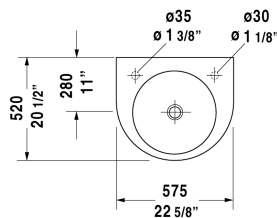

Architec Washbasin # 0449580000 / 0449580008 /
0449580009 / 0449580023

| < 22 5/8" Inch > |

Washbasin	Dimension	Weight	Order number
without overflow, with faucet deck, underside fully glazed, hardware included, wall-mounted, cUPC® listed*, 22 5/8" Inch			
Colors			
00 White			
Variant			
● without faucet hole	22 5/8" x 20 1/2" Inch	33.5 lb	0449580000
● faucet hole on right side	22 5/8" x 20 1/2" Inch	33.5 lb	0449580008
● faucet hole on left side	22 5/8" x 20 1/2" Inch	33.5 lb	0449580009
● faucet hole on left side, soap dispenser right	22 5/8" x 20 1/2" Inch	33.5 lb	0449580023
Infobox			
* Complies with following standards: ASME A112.19.2/CSA B45.1			
Sanitary ceramics with the special WonderGliss surface finish will remain clean and attractive-looking for a long time to come. When ordering WonderGliss please add a "1" as eleventh digit to the model number.			
Slotted waste for washbasins without overflow	2" Inch	0.7 lb	005024
Suitable products			
Soap dispenser for washbasins with hole for soap dispenser, for washbasin # 044845, 044958, Ø 1 1/8" Inch	Ø 1 1/8" Inch		009972

All drawings contain the necessary measurements which are subject to standard tolerances. They are stated in inch & mm and are non-binding. Exact measurements, in particular for customized installation scenarios, can only be taken from the finished ceramic piece.