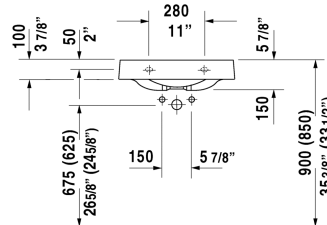

Architec Washbasin # 0449580000 / 0449580008 /
0449580009 / 0449580023

| < 22 5/8" Inch > |

Washbasin	Dimension	Weight	Order number
without overflow, with faucet deck, underside fully glazed, hardware included, wall-mounted, cUPC® listed*, 22 5/8" Inch			
Colors			
00 White			
Variant			
● without faucet hole	22 5/8" x 20 1/2" Inch	33.5 lb	0449580000
● faucet hole on right side	22 5/8" x 20 1/2" Inch	33.5 lb	0449580008
● faucet hole on left side	22 5/8" x 20 1/2" Inch	33.5 lb	0449580009
● faucet hole on left side, soap dispenser right	22 5/8" x 20 1/2" Inch	33.5 lb	0449580023
Infobox			
* Complies with following standards: ASME A112.19.2/CSA B45.1			
Sanitary ceramics with the special WonderGliss surface finish will remain clean and attractive-looking for a long time to come. When ordering WonderGliss please add a "1" as eleventh digit to the model number.			
Slotted waste for washbasins without overflow	2" Inch	0.7 lb	005024
Suitable products			
Soap dispenser for washbasins with hole for soap dispenser, for washbasin # 044845, 044958, Ø 1 1/8" Inch	Ø 1 1/8" Inch		009972

All drawings contain the necessary measurements which are subject to standard tolerances. They are stated in inch & mm and are non-binding. Exact measurements, in particular for customized installation scenarios, can only be taken from the finished ceramic piece.