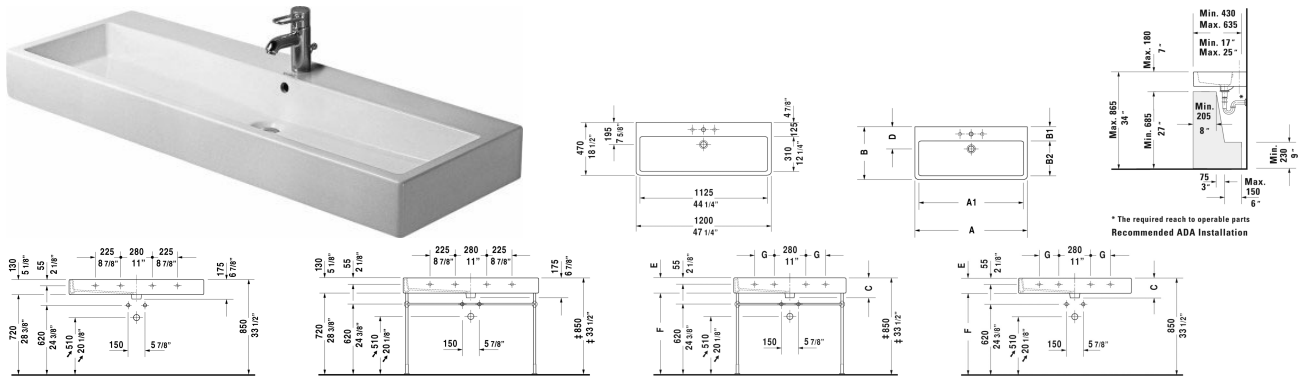

Vero Furniture washbasin # 045412..00 / 045412..30 / 045412..60

< 47 1/4" Inch >

Furniture washbasin	Dimension	Weight	Order number
with faucet deck, underside fully glazed, hardware included, wall-mounted, cUPC® listed*			
Colors			
00 White 08 Black			
Variant			
● with overflow	47 1/4" x 18 1/2" Inch	73.9 lb	045412..00
●●● with overflow	47 1/4" x 18 1/2" Inch	73.9 lb	045412..30
⊗ with overflow	47 1/4" x 18 1/2" Inch	73.9 lb	045412..60
Infobox			
* Complies with following standards: ASME A112.19.2/CSA B45.1, When installing ceramics larger than 39 3/8", 2 sets of basin hardware # 695100000 are required			
Sanitary ceramics with the special WonderGliss surface finish will remain clean and attractive-looking for a long time to come. When ordering WonderGliss please add a "1" as eleventh digit to the model number.			
Accessory for ceramics			
Push button drain assembly for washbasins with overflow	2" Inch	0.8 lb	005052
Towel rail square tube 1/2", Chrome	45 1/4" Inch	1.8 lb	003033
Suitable products			
Metal console height adjustable +2", for washbasin # 045412, 235012,			003074
Vanity unit wall-mounted 1 pull-out compartment, for Vero # 045412, 45 1/4" x 17 3/8" Inch	45 1/4" x 17 3/8" Inch		KT6689