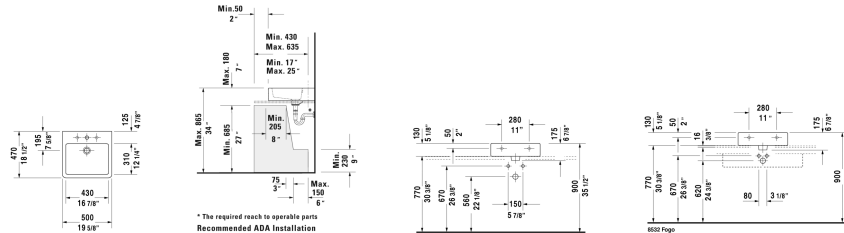

Vero Washbasin ground # 0454500088 / 0454500027

< 19 5/8" Inch >

Washbasin ground	Dimension	Weight	Order number
with faucet deck, hardware included, wall-mounted, cUPC® listed*, 19 5/8" Inch			
<b>Colors</b>			
00 White			
<b>Variant</b>			
●●● with overflow	19 5/8" x 18 1/2" Inch	33.5 lb	0454500088
● with overflow	19 5/8" x 18 1/2" Inch	33.5 lb	0454500027
<b>Infobox</b>			
* Complies with following standards: ASME A112.19.2/CSA B45.1, Washbasin is not ADA compliant in combination with pedestal, siphon cover or metal console			
Sanitary ceramics with the special WonderGliss surface finish will remain clean and attractive-looking for a long time to come. When ordering WonderGliss please add a "1" as eleventh digit to the model number.			
<b>Accessory for ceramics</b>			
Push button drain assembly for washbasins with overflow	2" Inch	0.8 lb	005052
Design Siphon		3.3 lb	005036

All drawings contain the necessary measurements which are subject to standard tolerances. They are stated in inch & mm and are non-binding. Exact measurements, in particular for customized installation scenarios, can only be taken from the finished ceramic piece.