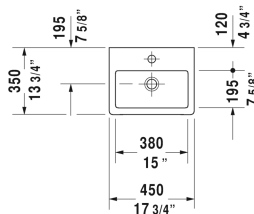

Vero Handrinse basin ground # 070445..27

< 17 3/4" Inch >

Handrinse basin ground	Dimension	Weight	Order number
with overflow, with faucet deck, wall-mounted, hardware included, cUPC® listed*, 17 3/4" Inch			
Colors			
00 White 08 Black			
Variant			
●	17 3/4" x 13 3/4" Inch	25.4 lb	070445..27
Infobox			
* Complies with following standards: ASME A112.19.2/CSA B45.1			
Sanitary ceramics with the special WonderGliss surface finish will remain clean and attractive-looking for a long time to come. When ordering WonderGliss please add a "1" as eleventh digit to the model number.			
Space-saving siphon	1 1/4" Inch	0.9 lb	005076
Design Siphon		3.3 lb	005036
Suitable products			
Vanity unit wall-mounted 1 pull-out compartment, countertop including one cut-out, for 1 above-counter basin centered, 31 1/2" x 21 5/8" Inch	31 1/2" x 21 5/8" Inch		KT6694
Vanity unit wall-mounted 1 pull-out compartment, countertop including one cut-out, for 1 above-counter basin centered, 39 3/8" x 21 5/8" Inch	39 3/8" x 21 5/8" Inch		KT6695
Vanity unit wall-mounted 1 pull-out compartment, countertop including one cut-out, for 1 above-counter basin centered, 47 1/4" x 21 5/8" Inch	47 1/4" x 21 5/8" Inch		KT6696
Vanity unit wall-mounted 2 pull-out compartments, 1 countertop with one cut-out or two cut-outs, for 1 or 2 above-counter basin(s), 55 1/8" x 21 5/8" Inch	55 1/8" x 21 5/8" Inch		KT6697 B/L/R

All drawings contain the necessary measurements which are subject to standard tolerances. They are stated in inch & mm and are non-binding. Exact measurements, in particular for customized installation scenarios, can only be taken from the finished ceramic piece.