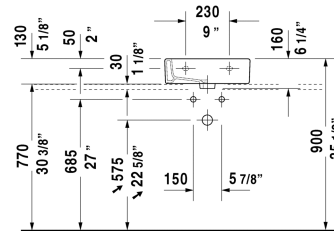

Vero Handrinse basin ground # 070445..27

< 17 3/4" Inch >

Handrinse basin ground	Dimension	Weight	Order number
with overflow, with faucet deck, wall-mounted, hardware included, cUPC® listed*, 17 3/4" Inch			
Colors			
00 White 08 Black			
Variant			
●	17 3/4" x 13 3/4" Inch	25.4 lb	070445..27
Infobox			
* Complies with following standards: ASME A112.19.2/CSA B45.1			
Sanitary ceramics with the special WonderGliss surface finish will remain clean and attractive-looking for a long time to come. When ordering WonderGliss please add a "1" as eleventh digit to the model number.			
Space-saving siphon	1 1/4" Inch	0.9 lb	005076
Design Siphon		3.3 lb	005036
Suitable products			
Vanity unit wall-mounted 1 pull-out compartment, countertop including one cut-out, for 1 above-counter basin centered, 31 1/2" x 21 5/8" Inch	31 1/2" x 21 5/8" Inch		KT6694
Vanity unit wall-mounted 1 pull-out compartment, countertop including one cut-out, for 1 above-counter basin centered, 39 3/8" x 21 5/8" Inch	39 3/8" x 21 5/8" Inch		KT6695
Vanity unit wall-mounted 1 pull-out compartment, countertop including one cut-out, for 1 above-counter basin centered, 47 1/4" x 21 5/8" Inch	47 1/4" x 21 5/8" Inch		KT6696
Vanity unit wall-mounted 2 pull-out compartments, 1 countertop with one cut-out or two cut-outs, for 1 or 2 above-counter basin(s), 55 1/8" x 21 5/8" Inch	55 1/8" x 21 5/8" Inch		KT6697 B/L/R

All drawings contain the necessary measurements which are subject to standard tolerances. They are stated in inch & mm and are non-binding. Exact measurements, in particular for customized installation scenarios, can only be taken from the finished ceramic piece.