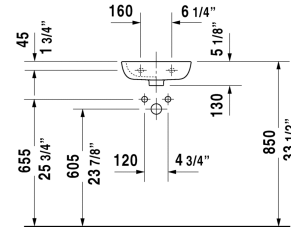

D-Code Handrinse basin # 07053600082 / 07053600092

| < 14 1/8" Inch > |

Handrinse basin	Dimension	Weight	Order number
with overflow, with faucet deck, underside fully glazed, hardware included, wall-mounted, 14 1/8" Inch			
<b>Colors</b>			
00 White			
<b>Variant</b>			
● faucet hole on right side	14 1/8" x 10 5/8" Inch	12.1 lb	07053600082
● faucet hole on left side	14 1/8" x 10 5/8" Inch	12.1 lb	07053600092
<b>Infobox</b>			
Mandatory in combination with a bottle trap			

All drawings contain the necessary measurements which are subject to standard tolerances. They are stated in inch & mm and are non-binding. Exact measurements, in particular for customized installation scenarios, can only be taken from the finished ceramic piece.