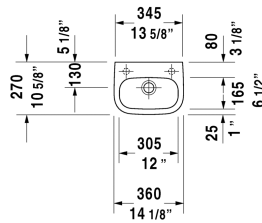

D-Code Handrinse basin # 07053600082 / 07053600092

| < 14 1/8" Inch > |

Handrinse basin	Dimension	Weight	Order number
with overflow, with faucet deck, underside fully glazed, hardware included, wall-mounted, 14 1/8" Inch			
<b>Colors</b>			
00 White			
<b>Variant</b>			
● faucet hole on right side	14 1/8" x 10 5/8" Inch	12.1 lb	07053600082
● faucet hole on left side	14 1/8" x 10 5/8" Inch	12.1 lb	07053600092
<b>Infobox</b>			
Mandatory in combination with a bottle trap			

All drawings contain the necessary measurements which are subject to standard tolerances. They are stated in inch & mm and are non-binding. Exact measurements, in particular for customized installation scenarios, can only be taken from the finished ceramic piece.