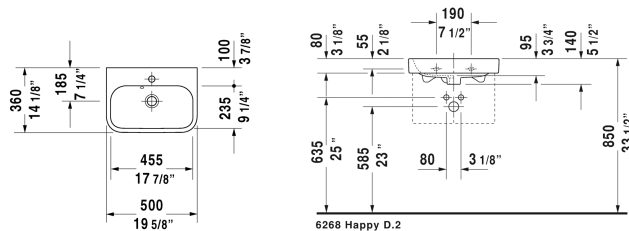

Happy D.2 Furniture handrinse basin # 0710500000

| < 19 5/8" Inch > |

Furniture handrinse basin	Dimension	Weight	Order number
with overflow, with faucet deck, overflow clip Chrome included, underside fully glazed, hardware included, wall-mounted, cUPC® listed*, 19 5/8" Inch			
Colors			
00 White			
Variant			
●	19 5/8" x 14 1/8" Inch	22.3 lb	0710500000
Infobox			
* Complies with following standards: ASME A112.19.2/CSA B45.1			
Sanitary ceramics with the special WonderGliss surface finish will remain clean and attractive-looking for a long time to come. When ordering WonderGliss please add a "1" as eleventh digit to the model number.			
Suitable products			
Vanity unit wall-mounted 2 doors, width 31 1/2" (opened), for Happy D.2 # 071050, 18 3/4" x 13 3/4" Inch	18 3/4" x 13 3/4" Inch		H26268

All drawings contain the necessary measurements which are subject to standard tolerances. They are stated in inch & mm and are non-binding. Exact measurements, in particular for customized installation scenarios, can only be taken from the finished ceramic piece.