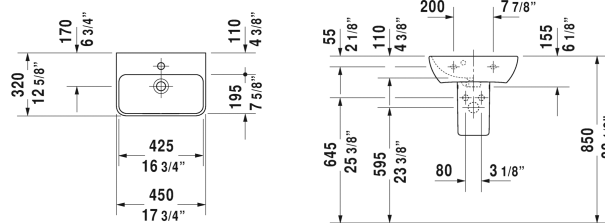

ME by Starck Handrinse basin # 071945..00 / 071945..10 / 071945..00 / 071945..10

| < 17 3/4" Inch > |

Handrinse basin	Dimension	Weight	Order number
with overflow, with faucet deck, underside fully glazed, hardware included, wall-mounted, 17 3/4" Inch			
Colors			
00 White 32 White Satin Matte			
Variant			
●	17 3/4" x 12 5/8" Inch	21.6 lb	071945..00
●	17 3/4" x 12 5/8" Inch	21.6 lb	071945..10
●	17 3/4" x 12 5/8" Inch	21.6 lb	071945..00
●	17 3/4" x 12 5/8" Inch	21.6 lb	071945..10
Sanitary ceramics with the special WonderGliss surface finish will remain clean and attractive-looking for a long time to come. When ordering WonderGliss please add a "1" as eleventh digit to the model number.			
Suitable products			
Siphon cover for # 071945, 6 1/2" x 9" Inch	6 1/2" x 9" Inch		085841

All drawings contain the necessary measurements which are subject to standard tolerances. They are stated in inch & mm and are non-binding. Exact measurements, in particular for customized installation scenarios, can only be taken from the finished ceramic piece.