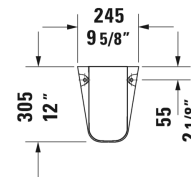

D-Code Siphon cover # 08571800002

Siphon cover	Dimension	Weight	Order number
for # 231065, 231060, 231055, 034265, 034285, 034210, 034812			
Colors			
00 White			
Variant			
		12.1 lb	08571800002
Suitable products			
Furniture washbasin with overflow, with faucet deck, underside fully glazed, hardware included, wall-mounted, 33 1/2" x 18 7/8" Inch	33 1/2" x 18 7/8" Inch		034285
Furniture washbasin with overflow, with faucet deck, underside fully glazed, hardware included, wall-mounted, 41 3/8" x 18 7/8" Inch	41 3/8" x 18 7/8" Inch		034210
Washbasin with overflow, with faucet deck, underside fully glazed, hardware included, wall-mounted, cUPC® listed*, 25 5/8" x 19 5/8" Inch	25 5/8" x 19 5/8" Inch		231065
Washbasin with overflow, with faucet deck, underside fully glazed, hardware included, wall-mounted, cUPC® listed*, 23 5/8" x 18 1/8" Inch	23 5/8" x 18 1/8" Inch		231060
Washbasin with overflow, with faucet deck, underside fully glazed, hardware included, wall-mounted, cUPC® listed*, 21 5/8" x 16 7/8" Inch	21 5/8" x 16 7/8" Inch		231055
Furniture washbasin with overflow, with faucet deck, underside fully glazed, hardware included, wall-mounted, 25 5/8" x 19 1/8" Inch	25 5/8" x 19 1/8" Inch		034265
Double furniture washbasin with overflow, with faucet deck, underside fully glazed, hardware included, wall-mounted, 47 1/4" x 18 7/8" Inch	47 1/4" x 18 7/8" Inch		034812

All drawings contain the necessary measurements which are subject to standard tolerances. They are stated in inch & mm and are non-binding. Exact measurements, in particular for customized installation scenarios, can only be taken from the finished ceramic piece.