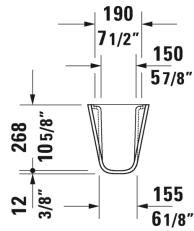

D-Code Siphon cover # 08571800002

Siphon cover	Dimension	Weight	Order number
for # 231065, 231060, 231055, 034265, 034285, 034210, 034812			
Colors			
00 White			
Variant			
		12.1 lb	08571800002
Suitable products			
Furniture washbasin with overflow, with faucet deck, underside fully glazed, hardware included, wall-mounted, 33 1/2" x 18 7/8" Inch	33 1/2" x 18 7/8" Inch		034285
Furniture washbasin with overflow, with faucet deck, underside fully glazed, hardware included, wall-mounted, 41 3/8" x 18 7/8" Inch	41 3/8" x 18 7/8" Inch		034210
Washbasin with overflow, with faucet deck, underside fully glazed, hardware included, wall-mounted, cUPC® listed*, 25 5/8" x 19 5/8" Inch	25 5/8" x 19 5/8" Inch		231065
Washbasin with overflow, with faucet deck, underside fully glazed, hardware included, wall-mounted, cUPC® listed*, 23 5/8" x 18 1/8" Inch	23 5/8" x 18 1/8" Inch		231060
Washbasin with overflow, with faucet deck, underside fully glazed, hardware included, wall-mounted, cUPC® listed*, 21 5/8" x 16 7/8" Inch	21 5/8" x 16 7/8" Inch		231055
Furniture washbasin with overflow, with faucet deck, underside fully glazed, hardware included, wall-mounted, 25 5/8" x 19 1/8" Inch	25 5/8" x 19 1/8" Inch		034265
Double furniture washbasin with overflow, with faucet deck, underside fully glazed, hardware included, wall-mounted, 47 1/4" x 18 7/8" Inch	47 1/4" x 18 7/8" Inch		034812

All drawings contain the necessary measurements which are subject to standard tolerances. They are stated in inch & mm and are non-binding. Exact measurements, in particular for customized installation scenarios, can only be taken from the finished ceramic piece.