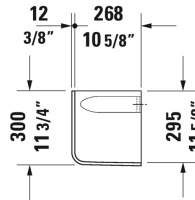

D-Code Siphon cover # 08571800002

Siphon cover	Dimension	Weight	Order number
for # 231065, 231060, 231055, 034265, 034285, 034210, 034812			
Colors			
00 White			
Variant			
		12.1 lb	08571800002
Suitable products			
Furniture washbasin with overflow, with faucet deck, underside fully glazed, hardware included, wall-mounted, 33 1/2" x 18 7/8" Inch	33 1/2" x 18 7/8" Inch		034285
Furniture washbasin with overflow, with faucet deck, underside fully glazed, hardware included, wall-mounted, 41 3/8" x 18 7/8" Inch	41 3/8" x 18 7/8" Inch		034210
Washbasin with overflow, with faucet deck, underside fully glazed, hardware included, wall-mounted, cUPC® listed*, 25 5/8" x 19 5/8" Inch	25 5/8" x 19 5/8" Inch		231065
Washbasin with overflow, with faucet deck, underside fully glazed, hardware included, wall-mounted, cUPC® listed*, 23 5/8" x 18 1/8" Inch	23 5/8" x 18 1/8" Inch		231060
Washbasin with overflow, with faucet deck, underside fully glazed, hardware included, wall-mounted, cUPC® listed*, 21 5/8" x 16 7/8" Inch	21 5/8" x 16 7/8" Inch		231055
Furniture washbasin with overflow, with faucet deck, underside fully glazed, hardware included, wall-mounted, 25 5/8" x 19 1/8" Inch	25 5/8" x 19 1/8" Inch		034265
Double furniture washbasin with overflow, with faucet deck, underside fully glazed, hardware included, wall-mounted, 47 1/4" x 18 7/8" Inch	47 1/4" x 18 7/8" Inch		034812

All drawings contain the necessary measurements which are subject to standard tolerances. They are stated in inch & mm and are non-binding. Exact measurements, in particular for customized installation scenarios, can only be taken from the finished ceramic piece.