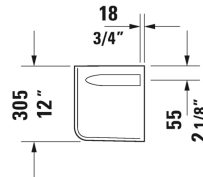

D-Code Siphon cover # 08571800002

Siphon cover	Dimension	Weight	Order number
for # 231065, 231060, 231055, 034265, 034285, 034210, 034812			
Colors			
00 White			
Variant			
		12.1 lb	08571800002
Suitable products			
Furniture washbasin with overflow, with faucet deck, underside fully glazed, hardware included, wall-mounted, 33 1/2" x 18 7/8" Inch	33 1/2" x 18 7/8" Inch		034285
Furniture washbasin with overflow, with faucet deck, underside fully glazed, hardware included, wall-mounted, 41 3/8" x 18 7/8" Inch	41 3/8" x 18 7/8" Inch		034210
Washbasin with overflow, with faucet deck, underside fully glazed, hardware included, wall-mounted, cUPC® listed*, 25 5/8" x 19 5/8" Inch	25 5/8" x 19 5/8" Inch		231065
Washbasin with overflow, with faucet deck, underside fully glazed, hardware included, wall-mounted, cUPC® listed*, 23 5/8" x 18 1/8" Inch	23 5/8" x 18 1/8" Inch		231060
Washbasin with overflow, with faucet deck, underside fully glazed, hardware included, wall-mounted, cUPC® listed*, 21 5/8" x 16 7/8" Inch	21 5/8" x 16 7/8" Inch		231055
Furniture washbasin with overflow, with faucet deck, underside fully glazed, hardware included, wall-mounted, 25 5/8" x 19 1/8" Inch	25 5/8" x 19 1/8" Inch		034265
Double furniture washbasin with overflow, with faucet deck, underside fully glazed, hardware included, wall-mounted, 47 1/4" x 18 7/8" Inch	47 1/4" x 18 7/8" Inch		034812

All drawings contain the necessary measurements which are subject to standard tolerances. They are stated in inch & mm and are non-binding. Exact measurements, in particular for customized installation scenarios, can only be taken from the finished ceramic piece.