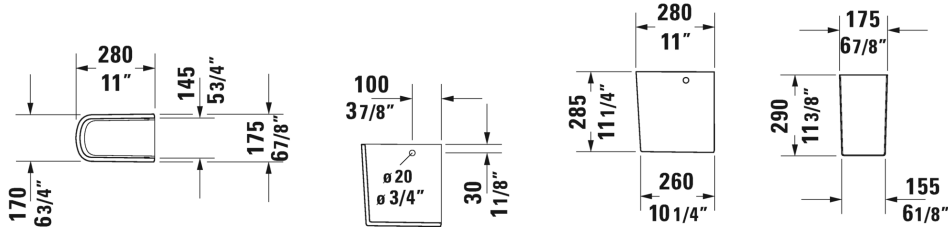

DuraStyle Siphon cover # 0858300000

Siphon cover	Dimension	Weight	Order number
for # 231955, 231960, 231965, 232012, 232010, 232080, 232065, 232610, 232680, 232510, 232580, 233813, 232460, 232455, 235714			
Colors			
00 White			
Variant			
		15.7 lb	0858300000
Hardware for siphon cover		0.2 lb	005503
Suitable products			
Washbasin with overflow, with faucet deck, underside fully glazed, hardware included, wall-mounted, 21 5/8" x 17 3/8" Inch	21 5/8" x 17 3/8" Inch		231955
Washbasin with overflow, with faucet deck, underside fully glazed, hardware included, wall-mounted, 23 5/8" x 17 3/8" Inch	23 5/8" x 17 3/8" Inch		231960
Washbasin with overflow, with faucet deck, underside fully glazed, hardware included, wall-mounted, cUPC® listed*, 25 5/8" x 17 3/8" Inch	25 5/8" x 17 3/8" Inch		231965
Furniture washbasin with faucet deck, underside fully glazed, hardware included, wall-mounted, cUPC® listed*, 31 1/2" x 18 7/8" Inch	31 1/2" x 18 7/8" Inch		232080
Furniture washbasin with faucet deck, underside fully glazed, hardware included, wall-mounted, 39 3/8" x 18 7/8" Inch	39 3/8" x 18 7/8" Inch		232010
Furniture washbasin with faucet deck, underside fully glazed, hardware included, wall-mounted, 25 5/8" x 18 7/8" Inch	25 5/8" x 18 7/8" Inch		232065
Furniture washbasin with faucet deck, underside fully glazed, hardware included, wall-mounted, 47 1/4" x 18 7/8" Inch	47 1/4" x 18 7/8" Inch		232012
Double furniture washbasin with overflow, with faucet deck, underside fully glazed, hardware included, wall-mounted, 51 1/8" x 18 7/8" Inch	51 1/8" x 18 7/8" Inch		233813