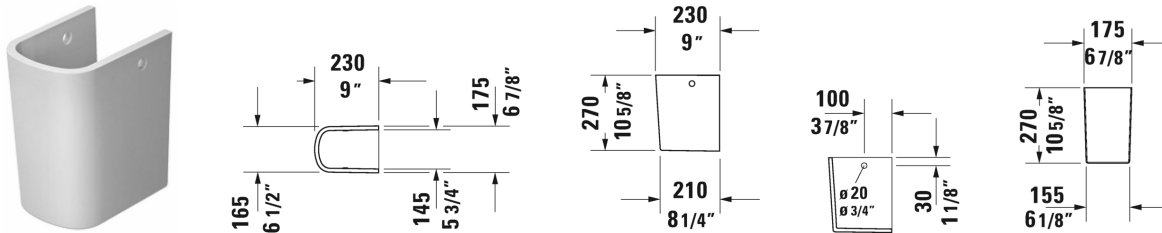

DuraStyle Siphon cover # 0858310000

Siphon cover	Dimension	Weight	Order number
for # 070845			
Colors			
00 White			
Variant			
		11.9 lb	0858310000
Hardware for siphon cover		0.2 lb	005503
Suitable products			
Handrinse basin without overflow, with faucet deck, underside fully glazed, hardware included, wall-mounted, cUPC® listed*, 17 3/4" x 13 1/4" Inch	17 3/4" x 13 1/4" Inch		070845

All drawings contain the necessary measurements which are subject to standard tolerances. They are stated in inch & mm and are non-binding. Exact measurements, in particular for customized installation scenarios, can only be taken from the finished ceramic piece.