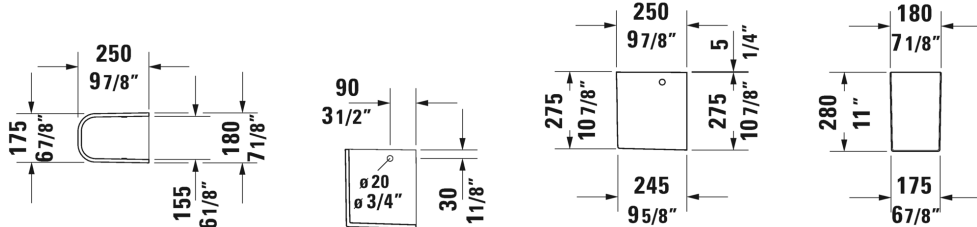

Happy D.2 Siphon cover # 0858320000

| < 7 1/8" Inch > |

Siphon cover	Dimension	Weight	Order number
for # 070950			
<b>Colors</b>			
00 White			
<b>Variant</b>			
	7 1/8" x 9 7/8" Inch	12.8 lb	0858320000
<b>Infobox</b>			
When using a siphon cover with a washbasin with three faucet holes, the stop valve of the 3-hole lavatory faucet may not exceed a length of max. 3"			
Hardware for siphon cover		0.2 lb	005503
<b>Suitable products</b>			
Handrinse basin with overflow, with faucet deck, overflow clip Chrome included, underside fully glazed, hardware included, wall-mounted, 19 5/8" x 14 1/8" Inch	19 5/8" x 14 1/8" Inch		070950

All drawings contain the necessary measurements which are subject to standard tolerances. They are stated in inch & mm and are non-binding. Exact measurements, in particular for customized installation scenarios, can only be taken from the finished ceramic piece.