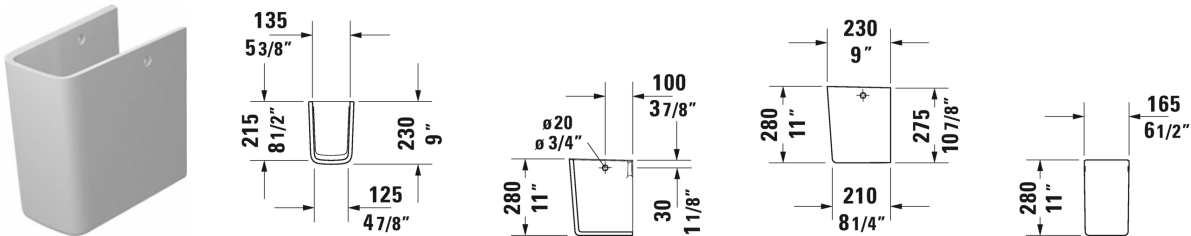

ME by Starck Siphon cover # 0858410000

| < 6 1/2" Inch > |

Siphon cover	Dimension	Weight	Order number
for # 071945			
Colors			
00 White			
Variant			
	6 1/2" x 9" Inch	11.2 lb	0858410000
Hardware for siphon cover		0.2 lb	005503
Suitable products			
Handrinse basin with overflow, with faucet deck, underside fully glazed, hardware included, wall-mounted, 17 3/4" x 12 5/8" Inch	17 3/4" x 12 5/8" Inch		071945

All drawings contain the necessary measurements which are subject to standard tolerances. They are stated in inch & mm and are non-binding. Exact measurements, in particular for customized installation scenarios, can only be taken from the finished ceramic piece.