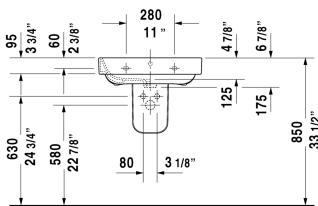

Happy D.2 Washbasin # 2316600000 / 2316600030

| < 23 5/8" Inch > |

Washbasin	Dimension	Weight	Order number
with overflow, with faucet deck, overflow clip Chrome included, underside fully glazed, hardware included, wall-mounted, 23 5/8" Inch			
<b>Colors</b>			
00 White			
<b>Variant</b>			
●	23 5/8" x 18 3/4" Inch	43 lb	2316600000
●●●	23 5/8" x 18 3/4" Inch	43 lb	2316600030
Sanitary ceramics with the special WonderGliss surface finish will remain clean and attractive-looking for a long time to come. When ordering WonderGliss please add a "1" as eleventh digit to the model number.			
<b>Suitable products</b>			
Siphon cover for # 231680, 231665, 231660,			085828
Pedestal for # 231680, 231665, 231660,			085827

All drawings contain the necessary measurements which are subject to standard tolerances. They are stated in inch & mm and are non-binding. Exact measurements, in particular for customized installation scenarios, can only be taken from the finished ceramic piece.