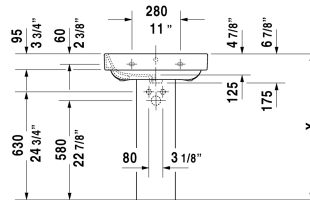

Happy D.2 Washbasin # 2316600000 / 2316600030

| < 23 5/8" Inch > |

Washbasin	Dimension	Weight	Order number
with overflow, with faucet deck, overflow clip Chrome included, underside fully glazed, hardware included, wall-mounted, 23 5/8" Inch			
<b>Colors</b>			
00 White			
<b>Variant</b>			
●	23 5/8" x 18 3/4" Inch	43 lb	2316600000
●●●	23 5/8" x 18 3/4" Inch	43 lb	2316600030
Sanitary ceramics with the special WonderGliss surface finish will remain clean and attractive-looking for a long time to come. When ordering WonderGliss please add a "1" as eleventh digit to the model number.			
<b>Suitable products</b>			
Siphon cover for # 231680, 231665, 231660,			085828
Pedestal for # 231680, 231665, 231660,			085827

All drawings contain the necessary measurements which are subject to standard tolerances. They are stated in inch & mm and are non-binding. Exact measurements, in particular for customized installation scenarios, can only be taken from the finished ceramic piece.