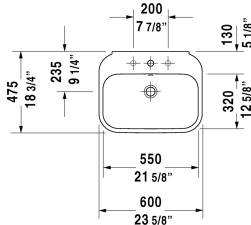

Happy D.2 Washbasin # 2316600000 / 2316600030

| < 23 5/8" Inch > |

Washbasin	Dimension	Weight	Order number
with overflow, with faucet deck, overflow clip Chrome included, underside fully glazed, hardware included, wall-mounted, 23 5/8" Inch			
<b>Colors</b>			
00 White			
<b>Variant</b>			
●	23 5/8" x 18 3/4" Inch	43 lb	2316600000
●●●	23 5/8" x 18 3/4" Inch	43 lb	2316600030
Sanitary ceramics with the special WonderGliss surface finish will remain clean and attractive-looking for a long time to come. When ordering WonderGliss please add a "1" as eleventh digit to the model number.			
<b>Suitable products</b>			
Siphon cover for # 231680, 231665, 231660,			085828
Pedestal for # 231680, 231665, 231660,			085827

All drawings contain the necessary measurements which are subject to standard tolerances. They are stated in inch & mm and are non-binding. Exact measurements, in particular for customized installation scenarios, can only be taken from the finished ceramic piece.