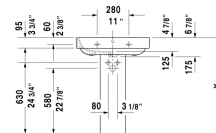

# Happy D.2 Washbasin # 2316650000 / 2316650030

< 25 5/8" Inch >

Washbasin	Dimension	Weight	Order number
with overflow, with faucet deck, overflow clip Chrome included, underside fully glazed, hardware included, wall-mounted, 25 5/8" Inch			
<b>Colors</b>			
00 White			
<b>Variant</b>			
●	25 5/8" x 19 1/2" Inch	45.9 lb	2316650000
●●●	25 5/8" x 19 1/2" Inch	45.9 lb	2316650030
<b>Infobox</b>			
Washbasin is not ADA compliant in combination with pedestal, siphon cover or metal console			
Sanitary ceramics with the special WonderGliss surface finish will remain clean and attractive-looking for a long time to come. When ordering WonderGliss please add a "1" as eleventh digit to the model number.			
<b>Suitable products</b>			
Siphon cover for # 231680, 231665, 231660,			085828
Pedestal for # 231680, 231665, 231660,			085827

All drawings contain the necessary measurements which are subject to standard tolerances. They are stated in inch & mm and are non-binding. Exact measurements, in particular for customized installation scenarios, can only be taken from the finished ceramic piece.