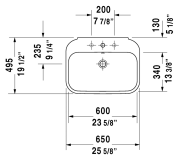

# Happy D.2 Washbasin # 2316650000 / 2316650030

< 25 5/8" Inch >

Washbasin	Dimension	Weight	Order number
with overflow, with faucet deck, overflow clip Chrome included, underside fully glazed, hardware included, wall-mounted, 25 5/8" Inch			
<b>Colors</b>			
00 White			
<b>Variant</b>			
●	25 5/8" x 19 1/2" Inch	45.9 lb	2316650000
●●●	25 5/8" x 19 1/2" Inch	45.9 lb	2316650030
<b>Infobox</b>			
Washbasin is not ADA compliant in combination with pedestal, siphon cover or metal console			
Sanitary ceramics with the special WonderGliss surface finish will remain clean and attractive-looking for a long time to come. When ordering WonderGliss please add a "1" as eleventh digit to the model number.			
<b>Suitable products</b>			
Siphon cover for # 231680, 231665, 231660,			085828
Pedestal for # 231680, 231665, 231660,			085827

All drawings contain the necessary measurements which are subject to standard tolerances. They are stated in inch & mm and are non-binding. Exact measurements, in particular for customized installation scenarios, can only be taken from the finished ceramic piece.