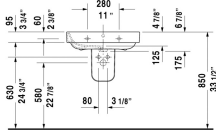

# Happy D.2 Washbasin # 2316650000 / 2316650030

< 25 5/8" Inch >

Washbasin	Dimension	Weight	Order number
with overflow, with faucet deck, overflow clip Chrome included, underside fully glazed, hardware included, wall-mounted, 25 5/8" Inch			
<b>Colors</b>			
00 White			
<b>Variant</b>			
●	25 5/8" x 19 1/2" Inch	45.9 lb	2316650000
●●●	25 5/8" x 19 1/2" Inch	45.9 lb	2316650030
<b>Infobox</b>			
Washbasin is not ADA compliant in combination with pedestal, siphon cover or metal console			
Sanitary ceramics with the special WonderGliss surface finish will remain clean and attractive-looking for a long time to come. When ordering WonderGliss please add a "1" as eleventh digit to the model number.			
<b>Suitable products</b>			
Siphon cover for # 231680, 231665, 231660,			085828
Pedestal for # 231680, 231665, 231660,			085827

All drawings contain the necessary measurements which are subject to standard tolerances. They are stated in inch & mm and are non-binding. Exact measurements, in particular for customized installation scenarios, can only be taken from the finished ceramic piece.