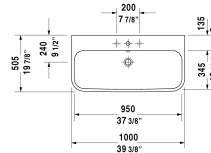

Happy D.2 Furniture washbasin ☪ # 2318100000 / 2318100030
< 39 3/8" Inch >

Furniture washbasin	Dimension	Weight	Order number
with overflow, with faucet deck, overflow clip Chrome included, underside fully glazed, hardware included, wall-mounted, cUPC® listed*, 39 3/8" Inch			
Colors			
00 White			
Variant			
●	39 3/8" x 19 7/8" Inch	59.5 lb	2318100000
● ● ●	39 3/8" x 19 7/8" Inch	59.5 lb	2318100030
Infobox			
* Complies with following standards: ASME A112.19.2/CSA B45.1, Washbasin is not ADA compliant in combination with pedestal, siphon cover or metal console			
Sanitary ceramics with the special WonderGliss surface finish will remain clean and attractive-looking for a long time to come. When ordering WonderGliss please add a "1" as eleventh digit to the model number.			
Space-saving siphon	1 1/4" Inch	0.9 lb	005076
Suitable products			
Vanity unit wall-mounted 2 drawers, upper drawer including cut-out for siphon and siphon cover, for Happy D.2 # 231810, 38 3/8" x 18 7/8" Inch			H26366
Metal console height adjustable +2", Chrome, for washbasin # 231810,			003076
Vanity unit floorstanding 2 drawers, upper drawer including cut-out for siphon and siphon cover, for Happy D.2 # 231810, 38 3/8" x 18 7/8" Inch			H26374

Happy D.2 Furniture washbasin  # 2318100000 / 2318100030

|< 39 3/8" Inch >|

All drawings contain the necessary measurements which are subject to standard tolerances. They are stated in inch & mm and are non-binding. Exact measurements, in particular for customized installation scenarios, can only be taken from the finished ceramic piece.