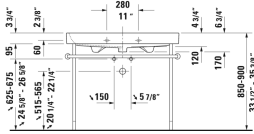

Happy D.2 Furniture washbasin ☪ # 2318100000 / 2318100030
< 39 3/8" Inch >

Furniture washbasin	Dimension	Weight	Order number
with overflow, with faucet deck, overflow clip Chrome included, underside fully glazed, hardware included, wall-mounted, cUPC® listed*, 39 3/8" Inch			
Colors			
00 White			
Variant			
●	39 3/8" x 19 7/8" Inch	59.5 lb	2318100000
● ● ●	39 3/8" x 19 7/8" Inch	59.5 lb	2318100030
Infobox			
* Complies with following standards: ASME A112.19.2/CSA B45.1, Washbasin is not ADA compliant in combination with pedestal, siphon cover or metal console			
Sanitary ceramics with the special WonderGliss surface finish will remain clean and attractive-looking for a long time to come. When ordering WonderGliss please add a "1" as eleventh digit to the model number.			
Space-saving siphon	1 1/4" Inch	0.9 lb	005076
Suitable products			
Vanity unit wall-mounted 2 drawers, upper drawer including cut-out for siphon and siphon cover, for Happy D.2 # 231810, 38 3/8" x 18 7/8" Inch			H26366
Metal console height adjustable +2", Chrome, for washbasin # 231810,			003076
Vanity unit floorstanding 2 drawers, upper drawer including cut-out for siphon and siphon cover, for Happy D.2 # 231810, 38 3/8" x 18 7/8" Inch			H26374

Happy D.2 Furniture washbasin  # 2318100000 / 2318100030

|< 39 3/8" Inch >|

All drawings contain the necessary measurements which are subject to standard tolerances. They are stated in inch & mm and are non-binding. Exact measurements, in particular for customized installation scenarios, can only be taken from the finished ceramic piece.