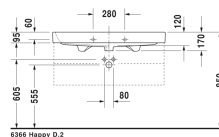

Happy D.2 Furniture washbasin ☪ # 2318100000 / 2318100030
< 39 3/8" Inch >

Furniture washbasin	Dimension	Weight	Order number
with overflow, with faucet deck, overflow clip Chrome included, underside fully glazed, hardware included, wall-mounted, cUPC® listed*, 39 3/8" Inch			
Colors			
00 White			
Variant			
●	39 3/8" x 19 7/8" Inch	59.5 lb	2318100000
● ● ●	39 3/8" x 19 7/8" Inch	59.5 lb	2318100030
Infobox			
* Complies with following standards: ASME A112.19.2/CSA B45.1, Washbasin is not ADA compliant in combination with pedestal, siphon cover or metal console			
Sanitary ceramics with the special WonderGliss surface finish will remain clean and attractive-looking for a long time to come. When ordering WonderGliss please add a "1" as eleventh digit to the model number.			
Space-saving siphon	1 1/4" Inch	0.9 lb	005076
Suitable products			
Vanity unit wall-mounted 2 drawers, upper drawer including cut-out for siphon and siphon cover, for Happy D.2 # 231810, 38 3/8" x 18 7/8" Inch			H26366
Metal console height adjustable +2", Chrome, for washbasin # 231810,			003076
Vanity unit floorstanding 2 drawers, upper drawer including cut-out for siphon and siphon cover, for Happy D.2 # 231810, 38 3/8" x 18 7/8" Inch			H26374

Happy D.2 Furniture washbasin  # 2318100000 / 2318100030

|< 39 3/8" Inch >|

All drawings contain the necessary measurements which are subject to standard tolerances. They are stated in inch & mm and are non-binding. Exact measurements, in particular for customized installation scenarios, can only be taken from the finished ceramic piece.