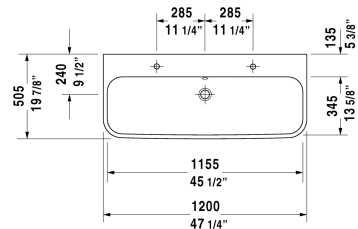

## Happy D.2 Furniture washbasin ☺ # 2318120024

< 47 1/4" Inch >

Furniture washbasin	Dimension	Weight	Order number
with overflow, with faucet deck, overflow clip Chrome included, underside fully glazed, hardware included, wall-mounted, 47 1/4" Inch			
<b>Colors</b>			
00 White			
<b>Variant</b>			
● _ _ ●	47 1/4" x 19 7/8" Inch	72.8 lb	2318120024
<b>Infobox</b>			
When installing ceramics larger than 47 1/4", 2 sets of basin hardware # 6951000000 are required, Washbasin is not ADA compliant in combination with pedestal, siphon cover or metal console			
Sanitary ceramics with the special WonderGliss surface finish will remain clean and attractive-looking for a long time to come. When ordering WonderGliss please add a "1" as eleventh digit to the model number.			
Space-saving siphon	1 1/4" Inch	0.9 lb	005076
<b>Suitable products</b>			
Metal console Chrome, height adjustable +2", for washbasin # 231812,			003079
Vanity unit wall-mounted 2 drawers, upper drawer including cut-out for siphon and siphon cover, for Happy D.2 # 231812, 46 46 1/4" x 18 7/8" Inch 1/4" x 18 7/8" Inch			H26367

Happy D.2 Furniture washbasin  # 2318120024

|< 47 1/4" Inch >|

Vanity unit floorstanding 2 drawers, upper drawer including cut-out for siphon and siphon cover, for Happy D.2 # 231812, 46 1/4" x 18 7/8" Inch

H26375

*All drawings contain the necessary measurements which are subject to standard tolerances. They are stated in inch & mm and are non-binding. Exact measurements, in particular for customized installation scenarios, can only be taken from the finished ceramic piece.*