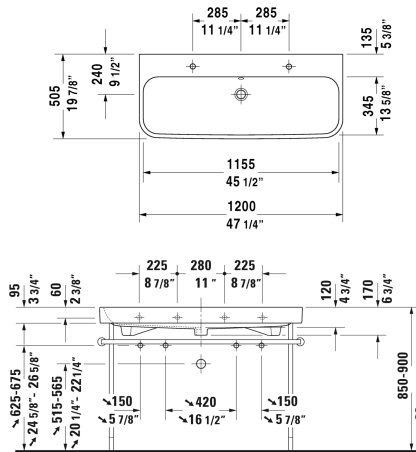

## Happy D.2 Furniture washbasin ☺ # 2318120024

< 47 1/4" Inch >

Furniture washbasin	Dimension	Weight	Order number
with overflow, with faucet deck, overflow clip Chrome included, underside fully glazed, hardware included, wall-mounted, 47 1/4" Inch			
<b>Colors</b>			
00 White			
<b>Variant</b>			
● _ _ ●	47 1/4" x 19 7/8" Inch	72.8 lb	2318120024
<b>Infobox</b>			
When installing ceramics larger than 47 1/4", 2 sets of basin hardware # 6951000000 are required, Washbasin is not ADA compliant in combination with pedestal, siphon cover or metal console			
Sanitary ceramics with the special WonderGliss surface finish will remain clean and attractive-looking for a long time to come. When ordering WonderGliss please add a "1" as eleventh digit to the model number.			
Space-saving siphon	1 1/4" Inch	0.9 lb	005076
<b>Suitable products</b>			
Metal console Chrome, height adjustable +2", for washbasin # 231812,			003079
Vanity unit wall-mounted 2 drawers, upper drawer including cut-out for siphon and siphon cover, for Happy D.2 # 231812, 46 46 1/4" x 18 7/8" Inch 1/4" x 18 7/8" Inch			H26367

Happy D.2 Furniture washbasin  # 2318120024

|< 47 1/4" Inch >|

Vanity unit floorstanding 2 drawers, upper drawer including cut-out for siphon and siphon cover, for Happy D.2 # 231812, 46 1/4" x 18 7/8" Inch

H26375

*All drawings contain the necessary measurements which are subject to standard tolerances. They are stated in inch & mm and are non-binding. Exact measurements, in particular for customized installation scenarios, can only be taken from the finished ceramic piece.*