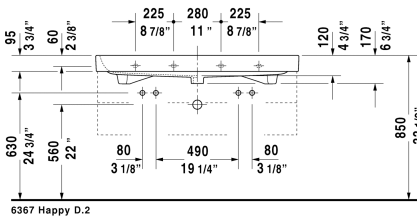

## Happy D.2 Furniture washbasin ☺ # 2318120024

< 47 1/4" Inch >

Furniture washbasin	Dimension	Weight	Order number
with overflow, with faucet deck, overflow clip Chrome included, underside fully glazed, hardware included, wall-mounted, 47 1/4" Inch			
<b>Colors</b>			
00 White			
<b>Variant</b>			
● _ _ ●	47 1/4" x 19 7/8" Inch	72.8 lb	2318120024
<b>Infobox</b>			
When installing ceramics larger than 47 1/4", 2 sets of basin hardware # 6951000000 are required, Washbasin is not ADA compliant in combination with pedestal, siphon cover or metal console			
Sanitary ceramics with the special WonderGliss surface finish will remain clean and attractive-looking for a long time to come. When ordering WonderGliss please add a "1" as eleventh digit to the model number.			
Space-saving siphon	1 1/4" Inch	0.9 lb	005076
<b>Suitable products</b>			
Metal console Chrome, height adjustable +2", for washbasin # 231812,			003079
Vanity unit wall-mounted 2 drawers, upper drawer including cut-out for siphon and siphon cover, for Happy D.2 # 231812, 46 46 1/4" x 18 7/8" Inch 1/4" x 18 7/8" Inch			H26367

Happy D.2 Furniture washbasin  # 2318120024

|< 47 1/4" Inch >|

Vanity unit floorstanding 2 drawers, upper drawer including cut-out for siphon and siphon cover, for Happy D.2 # 231812, 46 1/4" x 18 7/8" Inch

H26375

*All drawings contain the necessary measurements which are subject to standard tolerances. They are stated in inch & mm and are non-binding. Exact measurements, in particular for customized installation scenarios, can only be taken from the finished ceramic piece.*